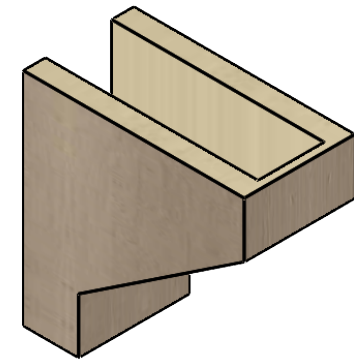

ITEM NUMBER: CORU05X10X10CLERCPR

5"W X 10"D X 10"H SERIES 1 CLASSIC CLEMMONS ROUGH CEDAR
TIMBERTHANE FAUX WOOD CORBEL, PRIMED

SIDE PROFILE

FRONT PROFILE

ISOMETRIC

EKENA MILLWORK
2300 WEST MAIN ST.
CLARKSVILLE, TX 75426
TOLL FREE: 866-607-0453
WWW.EKENAMILLWORK.COM