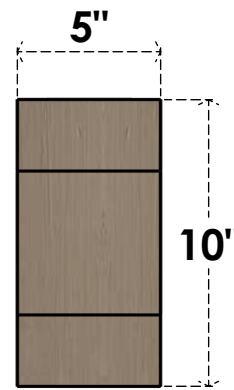

ITEM NUMBER: CORU05X10X10CLERCPR

5"W X 10"D X 10"H SERIES 1 CLASSIC CLEMMONS ROUGH CEDAR
TIMBERTHANE FAUX WOOD CORBEL, PRIMED

SIDE PROFILE

FRONT PROFILE

ISOMETRIC

EKENA MILLWORK
2300 WEST MAIN ST.
CLARKSVILLE, TX 75426
TOLL FREE: 866-607-0453
WWW.EKENAMILLWORK.COM