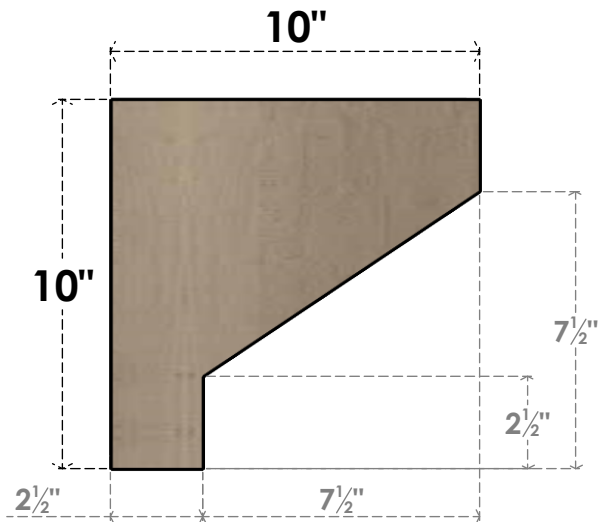

ITEM NUMBER: CORU05X10X10CLERCPR

5"W X 10"D X 10"H SERIES 1 CLASSIC CLEMMONS ROUGH CEDAR
TIMBERTHANE FAUX WOOD CORBEL, PRIMED

SIDE PROFILE

FRONT PROFILE

ISOMETRIC

EKENA MILLWORK
2300 WEST MAIN ST.
CLARKSVILLE, TX 75426
TOLL FREE: 866-607-0453
WWW.EKENAMILLWORK.COM

NOTES

1. INSTALLATION TO BE COMPLETED IN ACCORDANCE WITH MANUFACTURER'S SPECIFICATIONS.
2. DRAWING MAY NOT BE TO SCALE
3. THIS DRAWING IS INTENDED FOR DESIGN AND PLANNING PURPOSES ONLY.
4. ALL INFORMATION CONTAINED HEREIN WAS CURRENT AT THE TIME OF DEVELOPMENT BUT MUST BE REVIEWED AND APPROVED BY THE PRODUCT MANUFACTURER TO BE CONSIDERED ACCURATE.
5. TIMBERTHANE ARCHITECTURAL PRODUCTS ARE MADE FROM HIGH DENSITY URETHANE AND COME FACTORY PRIMED