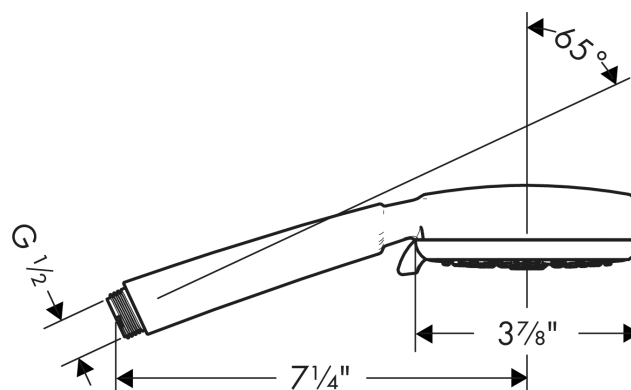

Crometta 100

Handshower Vario-Jet, 1.8 GPM

Finishes : **white/chrome** Part no. : **26832401**

Description

Features

- 85 no-clog spray channels
- Spray modes: Vario-Jet (spray zones of variable intensity)

Item details

List Price \$ 60.00

Technology

Compliance

Product image

Scale drawing

Crometta 100

Handshower Vario-Jet, 1.8 GPM

Finishes : **white/chrome** Part no. : **26832401**

Exploded drawing

Year of production: >01/18

Crometta 100**Handshower Vario-Jet, 1.8 GPM**Finishes : **white/chrome** Part no. : **26832401****Spare parts list**

Year of production: >01/18

Pos.	Description	Part no.	Price	PU
1	filter packing	94246000	-	1