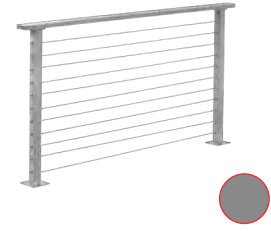

36" Deck Mounted Horizontal Cable Railing

LENGTH (FT)

- 6
- 8
- 10
- 12
- 14
- 16
- 18
- 20
- 22
- 24
- 26
- 28
- 30
- 32
- 34
- 36
- 38
- 40
- 42
- 44
- 46
- 48
- 50
- 52
- 54
- 56
- 58
- 60
- 62
- 64
- 66
- 68
- 70
- 72

BLACK

- 5028070
- 4661717
- 5027574
- 4661661
- 5027630
- 4661669
- 5027686
- 4661677
- 5027718
- 4661685
- 5027774
- 4661693
- 5027830
- 4661697
- 5027858
- 4661701
- 5027886
- 4661713
- 5027926
- 5027942
- 5027958
- 5027974
- 5027990
- 5028006
- 5028022
- 5028038
- 5028054
- 5028102
- 5028118
- 5028134
- 5028150
- 5028166
- 5028182
- 5028198

BRONZE

- 5028078
- 4661719
- 5027582
- 4661663
- 5027638
- 4661671
- 5027694
- 4661679
- 5027726
- 4661687
- 5027782
- 4661694
- 5027834
- 4661698
- 5027862
- 4661702
- 5027890
- 4661714
- 5027930
- 5027946
- 5027962
- 5027978
- 5027994
- 5028010
- 5028026
- 5028042
- 5028058
- 5028106
- 5028122
- 5028138
- 5028154
- 5028170
- 5028186
- 5028202

GREY

- 5028086
- 4661721
- 5027590
- 4661665
- 5027646
- 4661673
- 5027702
- 4661681
- 5027734
- 4661689
- 5027790
- 4661695
- 5027838
- 4661699
- 5027866
- 4661703
- 5027894
- 4661715
- 5027934
- 5027950
- 5027966
- 5027982
- 5027998
- 5028014
- 5028030
- 5028046
- 5028062
- 5028110
- 5028126
- 5028142
- 5028158
- 5028174
- 5028190
- 5028206

WHITE

- 5028094
- 4661723
- 5027598
- 4661667
- 5027654
- 4661675
- 5027710
- 4661683
- 5027742
- 4661691
- 5027798
- 4661696
- 5027842
- 4661700
- 5027870
- 4661704
- 5027898
- 4661716
- 5027938
- 5027954
- 5027970
- 5027986
- 5028002
- 5028018
- 5028034
- 5028050
- 5028066
- 5028114
- 5028130
- 5028146
- 5028162
- 5028178
- 5028194
- 5028210