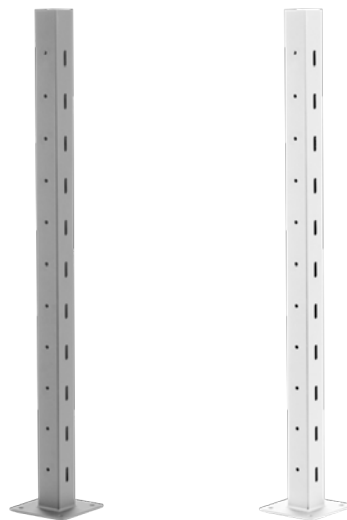

Stair/Horizontal Corner