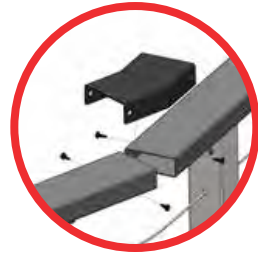

# Railing Connectors (Sleeves)

90°

45°

22.5°

11.25°

**SLEEVE ANGLE**

- 90 Degree
- 45 Degree
- 22.5 Degree
- 11.25 Degree

**BLACK**