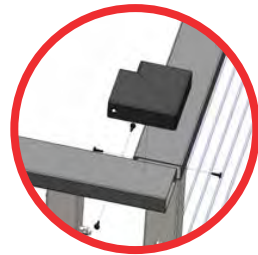

Railing Connectors (Sleeves)