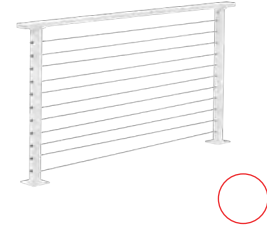

36" Deck Mounted Horizontal Cable Railing

LENGTH (FT)

- 6
- 8
- 10
- 12
- 14
- 16
- 18
- 20
- 22
- 24
- 26
- 28
- 30
- 32
- 34
- 36
- 38
- 40
- 42
- 44
- 46
- 48
- 50
- 52
- 54
- 56
- 58
- 60
- 62
- 64
- 66
- 68
- 70
- 72

BLACK

- 5028070
- 4661717
- 5027574
- 4661661
- 5027630
- 4661669
- 5027686
- 4661677
- 5027718
- 4661685
- 5027774
- 4661693
- 5027830
- 4661697
- 5027858
- 4661701
- 5027886
- 4661713
- 5027926
- 5027942
- 5027958
- 5027974
- 5027990
- 5028006
- 5028022
- 5028038
- 5028054
- 5028102
- 5028118
- 5028134
- 5028150
- 5028166
- 5028182
- 5028198

BRONZE

- 5028078
- 4661719
- 5027582
- 4661663
- 5027638
- 4661671
- 5027694
- 4661679
- 5027726
- 4661687
- 5027782
- 4661694
- 5027834
- 4661698
- 5027862
- 4661702
- 5027890
- 4661714
- 5027930
- 5027946
- 5027962
- 5027978
- 5027994
- 5028010
- 5028026
- 5028042
- 5028058
- 5028106
- 5028122
- 5028138
- 5028154
- 5028170
- 5028186
- 5028202

GREY

- 5028086
- 4661721
- 5027590
- 4661665
- 5027646
- 4661673
- 5027702
- 4661681
- 5027734
- 4661689
- 5027790
- 4661695
- 5027838
- 4661699
- 5027866
- 4661703
- 5027894
- 4661715
- 5027934
- 5027950
- 5027966
- 5027982
- 5027998
- 5028014
- 5028030
- 5028046
- 5028062
- 5028110
- 5028126
- 5028142
- 5028158
- 5028174
- 5028190
- 5028206

WHITE

- 5028094
- 4661723
- 5027598
- 4661667
- 5027654
- 4661675
- 5027710
- 4661683
- 5027742
- 4661691
- 5027798
- 4661696
- 5027842
- 4661700
- 5027870
- 4661704
- 5027898
- 4661716
- 5027938
- 5027954
- 5027970
- 5027986
- 5028002
- 5028018
- 5028034
- 5028050
- 5028066
- 5028114
- 5028130
- 5028146
- 5028162
- 5028178
- 5028194
- 5028210