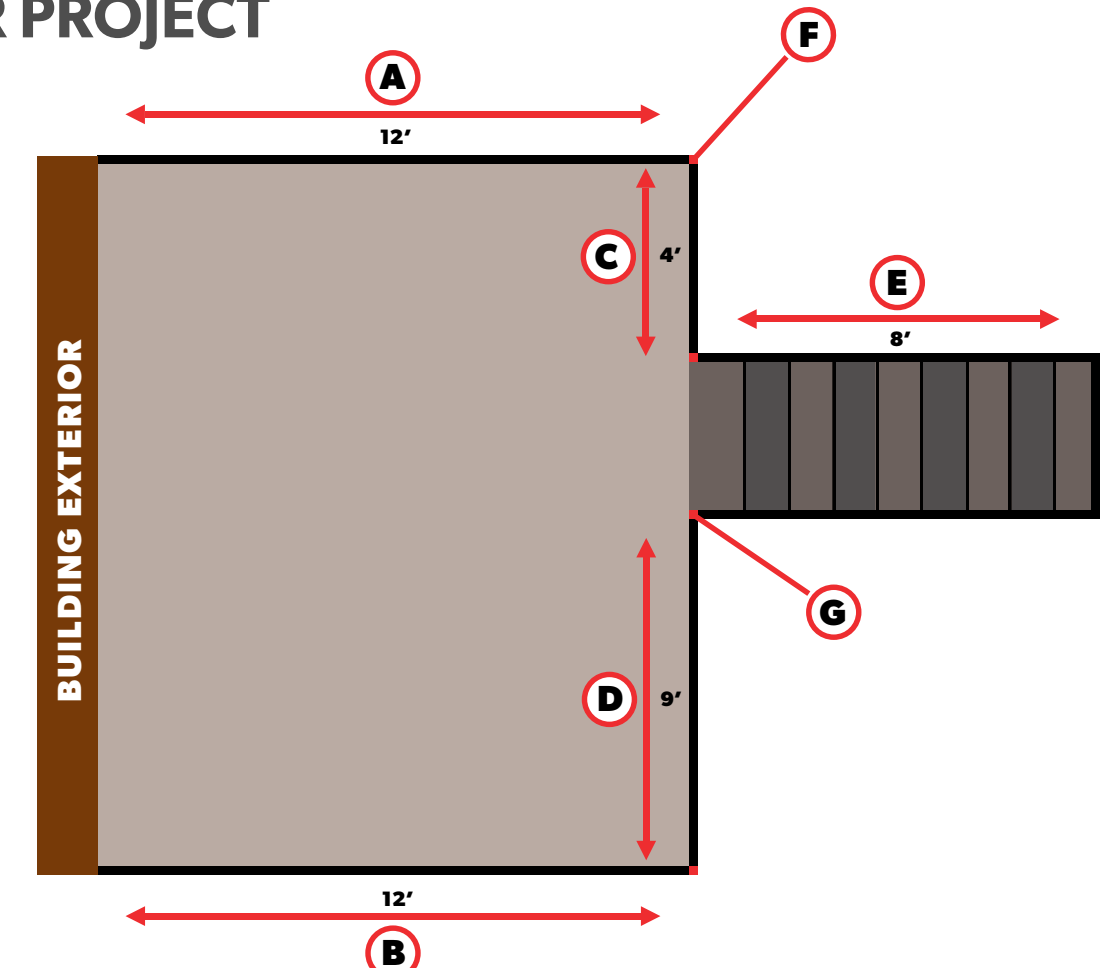

NOTE: The 6' kit is the only two post kit and will service any section 6' or less.

If installing within five miles of salt-water, contact vendor directly for marine grade options at 855-GET-CITY.