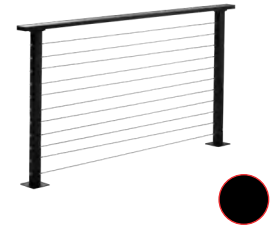

36" Deck Mounted Horizontal Cable Railing

LENGTH (FT)

- 6
- 8
- 10
- 12
- 14
- 16
- 18
- 20
- 22
- 24
- 26
- 28
- 30
- 32
- 34
- 36
- 38
- 40
- 42
- 44
- 46
- 48
- 50
- 52
- 54
- 56
- 58
- 60
- 62
- 64
- 66
- 68
- 70
- 72

BLACK

- 5028070
- 4661717
- 5027574
- 4661661
- 5027630
- 4661669
- 5027686
- 4661677
- 5027718
- 4661685
- 5027774
- 4661693
- 5027830
- 4661697
- 5027858
- 4661701
- 5027886
- 4661713
- 5027926
- 5027942
- 5027958
- 5027974
- 5027990
- 5028006
- 5028022
- 5028038
- 5028054
- 5028102
- 5028118
- 5028134
- 5028150
- 5028166
- 5028182
- 5028198

BRONZE

- 5028078
- 4661719
- 5027582
- 4661663
- 5027638
- 4661671
- 5027694
- 4661679
- 5027726
- 4661687
- 5027782
- 4661694
- 5027834
- 4661698
- 5027862
- 4661702
- 5027890
- 4661714
- 5027930
- 5027946
- 5027962
- 5027978
- 5027994
- 5028010
- 5028026
- 5028042
- 5028058
- 5028106
- 5028122
- 5028138
- 5028154
- 5028170
- 5028186
- 5028202

GREY

- 5028086
- 4661721
- 5027590
- 4661665
- 5027646
- 4661673
- 5027702
- 4661681
- 5027734
- 4661689
- 5027790
- 4661695
- 5027838
- 4661699
- 5027866
- 4661703
- 5027894
- 4661715
- 5027934
- 5027950
- 5027966
- 5027982
- 5027998
- 5028014
- 5028030
- 5028046
- 5028062
- 5028110
- 5028126
- 5028142
- 5028158
- 5028174
- 5028190
- 5028206

WHITE

- 5028094
- 4661723
- 5027598
- 4661667
- 5027654
- 4661675
- 5027710
- 4661683
- 5027742
- 4661691
- 5027798
- 4661696
- 5027842
- 4661700
- 5027870
- 4661704
- 5027898
- 4661716
- 5027938
- 5027954
- 5027970
- 5027986
- 5028002
- 5028018
- 5028034
- 5028050
- 5028066
- 5028114
- 5028130
- 5028146
- 5028162
- 5028178
- 5028194
- 5028210