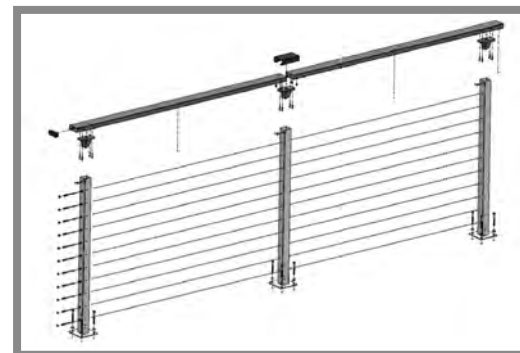

Base Mount Horizontal 6' - 12'