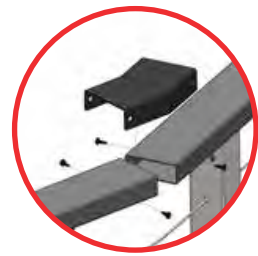

# Railing Connectors (Sleeves)

90°

45°

22.5°

11.25°

**SLEEVE ANGLE**

- 90 Degree
- 45 Degree
- 22.5 Degree
- 11.25 Degree

**BLACK**