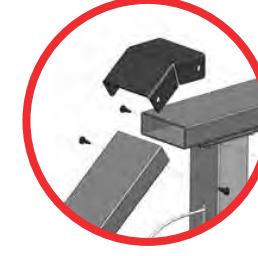

# Railing Connectors (Sleeves)

90°

45°

22.5°

11.25°

**SLEEVE ANGLE**

- 90 Degree
- 45 Degree
- 22.5 Degree
- 11.25 Degree

**BLACK**

# Other Connectors (Sleeves)

STAIRS 90°

STAIRS UPPER

STAIRS LOWER

STRAIGHT

**SLEEVE TYPE**

- Upper Deck To Stair 90°
- Upper Deck to Stair
- Lower Deck To Stair
- Straight Sleeve

**BLACK**