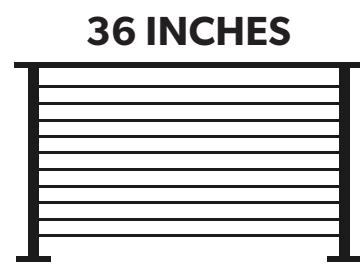

### STEP 2: SELECT YOUR RAILING HEIGHT

36 INCHES

42 INCHES

**i** Remember: Always check with your local code for railing requirements.