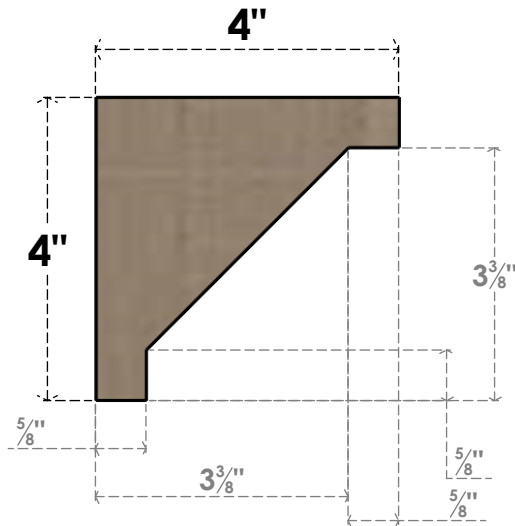

ITEM NUMBER: CORU04X04X04BURRCPR

4"W X 4"D X 4"H SERIES 1 WIDE BURLINGTON ROUGH CEDAR TIMBERTHANE FAUX WOOD CORBEL, PRIMED

SIDE PROFILE

FRONT PROFILE

ISOMETRIC

EKENA MILLWORK
2300 WEST MAIN ST.
CLARKSVILLE, TX 75426
TOLL FREE: 866-607-0453
WWW.EKENAMILLWORK.COM

NOTES

1. INSTALLATION TO BE COMPLETED IN ACCORDANCE WITH MANUFACTURER'S SPECIFICATIONS.
2. DRAWING MAY NOT BE TO SCALE
3. THIS DRAWING IS INTENDED FOR DESIGN AND PLANNING PURPOSES ONLY.
4. ALL INFORMATION CONTAINED HEREIN WAS CURRENT AT THE TIME OF DEVELOPMENT BUT MUST BE REVIEWED AND APPROVED BY THE PRODUCT MANUFACTURER TO BE CONSIDERED ACCURATE.
5. TIMBERTHANE ARCHITECTURAL PRODUCTS ARE MADE FROM HIGH DENSITY URETHANE AND COME FACTORY PRIMED