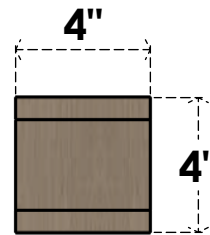

ITEM NUMBER: CORU04X04X04BURRCPR

4"W X 4"D X 4"H SERIES 1 WIDE BURLINGTON ROUGH CEDAR TIMBERTHANE FAUX WOOD CORBEL, PRIMED

SIDE PROFILE

FRONT PROFILE

ISOMETRIC

EKENA MILLWORK
2300 WEST MAIN ST.
CLARKSVILLE, TX 75426
TOLL FREE: 866-607-0453
WWW.EKENAMILLWORK.COM