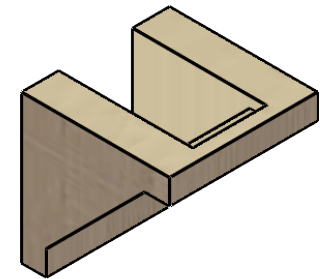

ITEM NUMBER: CORU04X04X04BURRCPR

4"W X 4"D X 4"H SERIES 1 WIDE BURLINGTON ROUGH CEDAR TIMBERTHANE FAUX WOOD CORBEL, PRIMED

SIDE PROFILE

FRONT PROFILE

ISOMETRIC

EKENA MILLWORK
2300 WEST MAIN ST.
CLARKSVILLE, TX 75426
TOLL FREE: 866-607-0453
WWW.EKENAMILLWORK.COM

NOTES

1. INSTALLATION TO BE COMPLETED IN ACCORDANCE WITH MANUFACTURER'S SPECIFICATIONS.
2. DRAWING MAY NOT BE TO SCALE
3. THIS DRAWING IS INTENDED FOR DESIGN AND PLANNING PURPOSES ONLY.
4. ALL INFORMATION CONTAINED HEREIN WAS CURRENT AT THE TIME OF DEVELOPMENT BUT MUST BE REVIEWED AND APPROVED BY THE PRODUCT MANUFACTURER TO BE CONSIDERED ACCURATE.
5. TIMBERTHANE ARCHITECTURAL PRODUCTS ARE MADE FROM HIGH DENSITY URETHANE AND COME FACTORY PRIMED