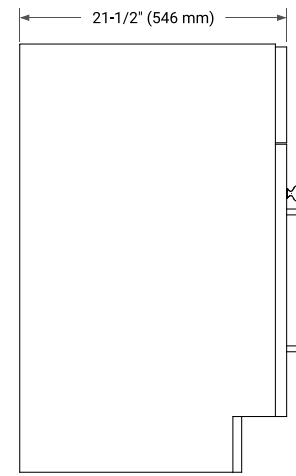

HAMLET 54" SINGLE SINK BASE CABINET

BASE CABINET DIMENSIONS

54" W x 21.5" D x 34.5" H

FEATURES

- Solid wood frame & plywood panels
- Dovetail drawers and joints
- Soft closing doors & drawers

HARDWARE FINISHES*

White Grey Midnight Blue Black

FRONT VIEW

SIDE VIEW

PLAN VIEW