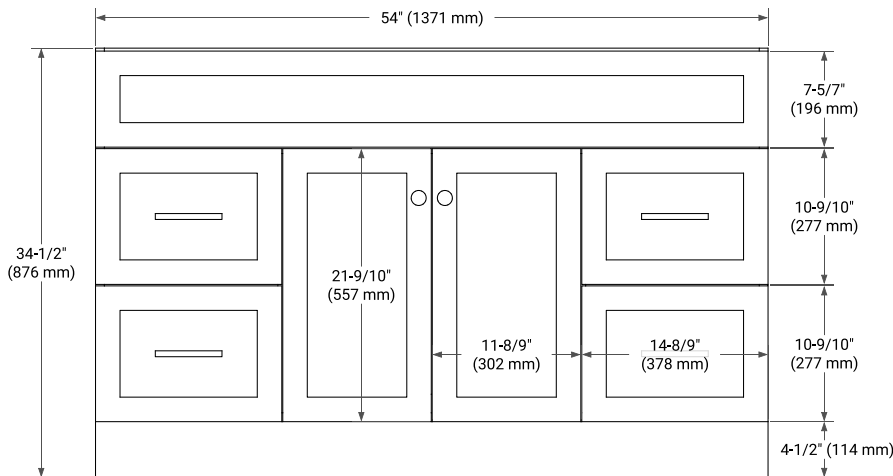

HAMLET 54" SINGLE SINK BASE CABINET

BASE CABINET DIMENSIONS

54" W x 21.5" D x 34.5" H

FEATURES

- Solid wood frame & plywood panels
- Dovetail drawers and joints
- Soft closing doors & drawers

HARDWARE FINISHES*

White Grey Midnight Blue Black

FRONT VIEW

SIDE VIEW

PLAN VIEW