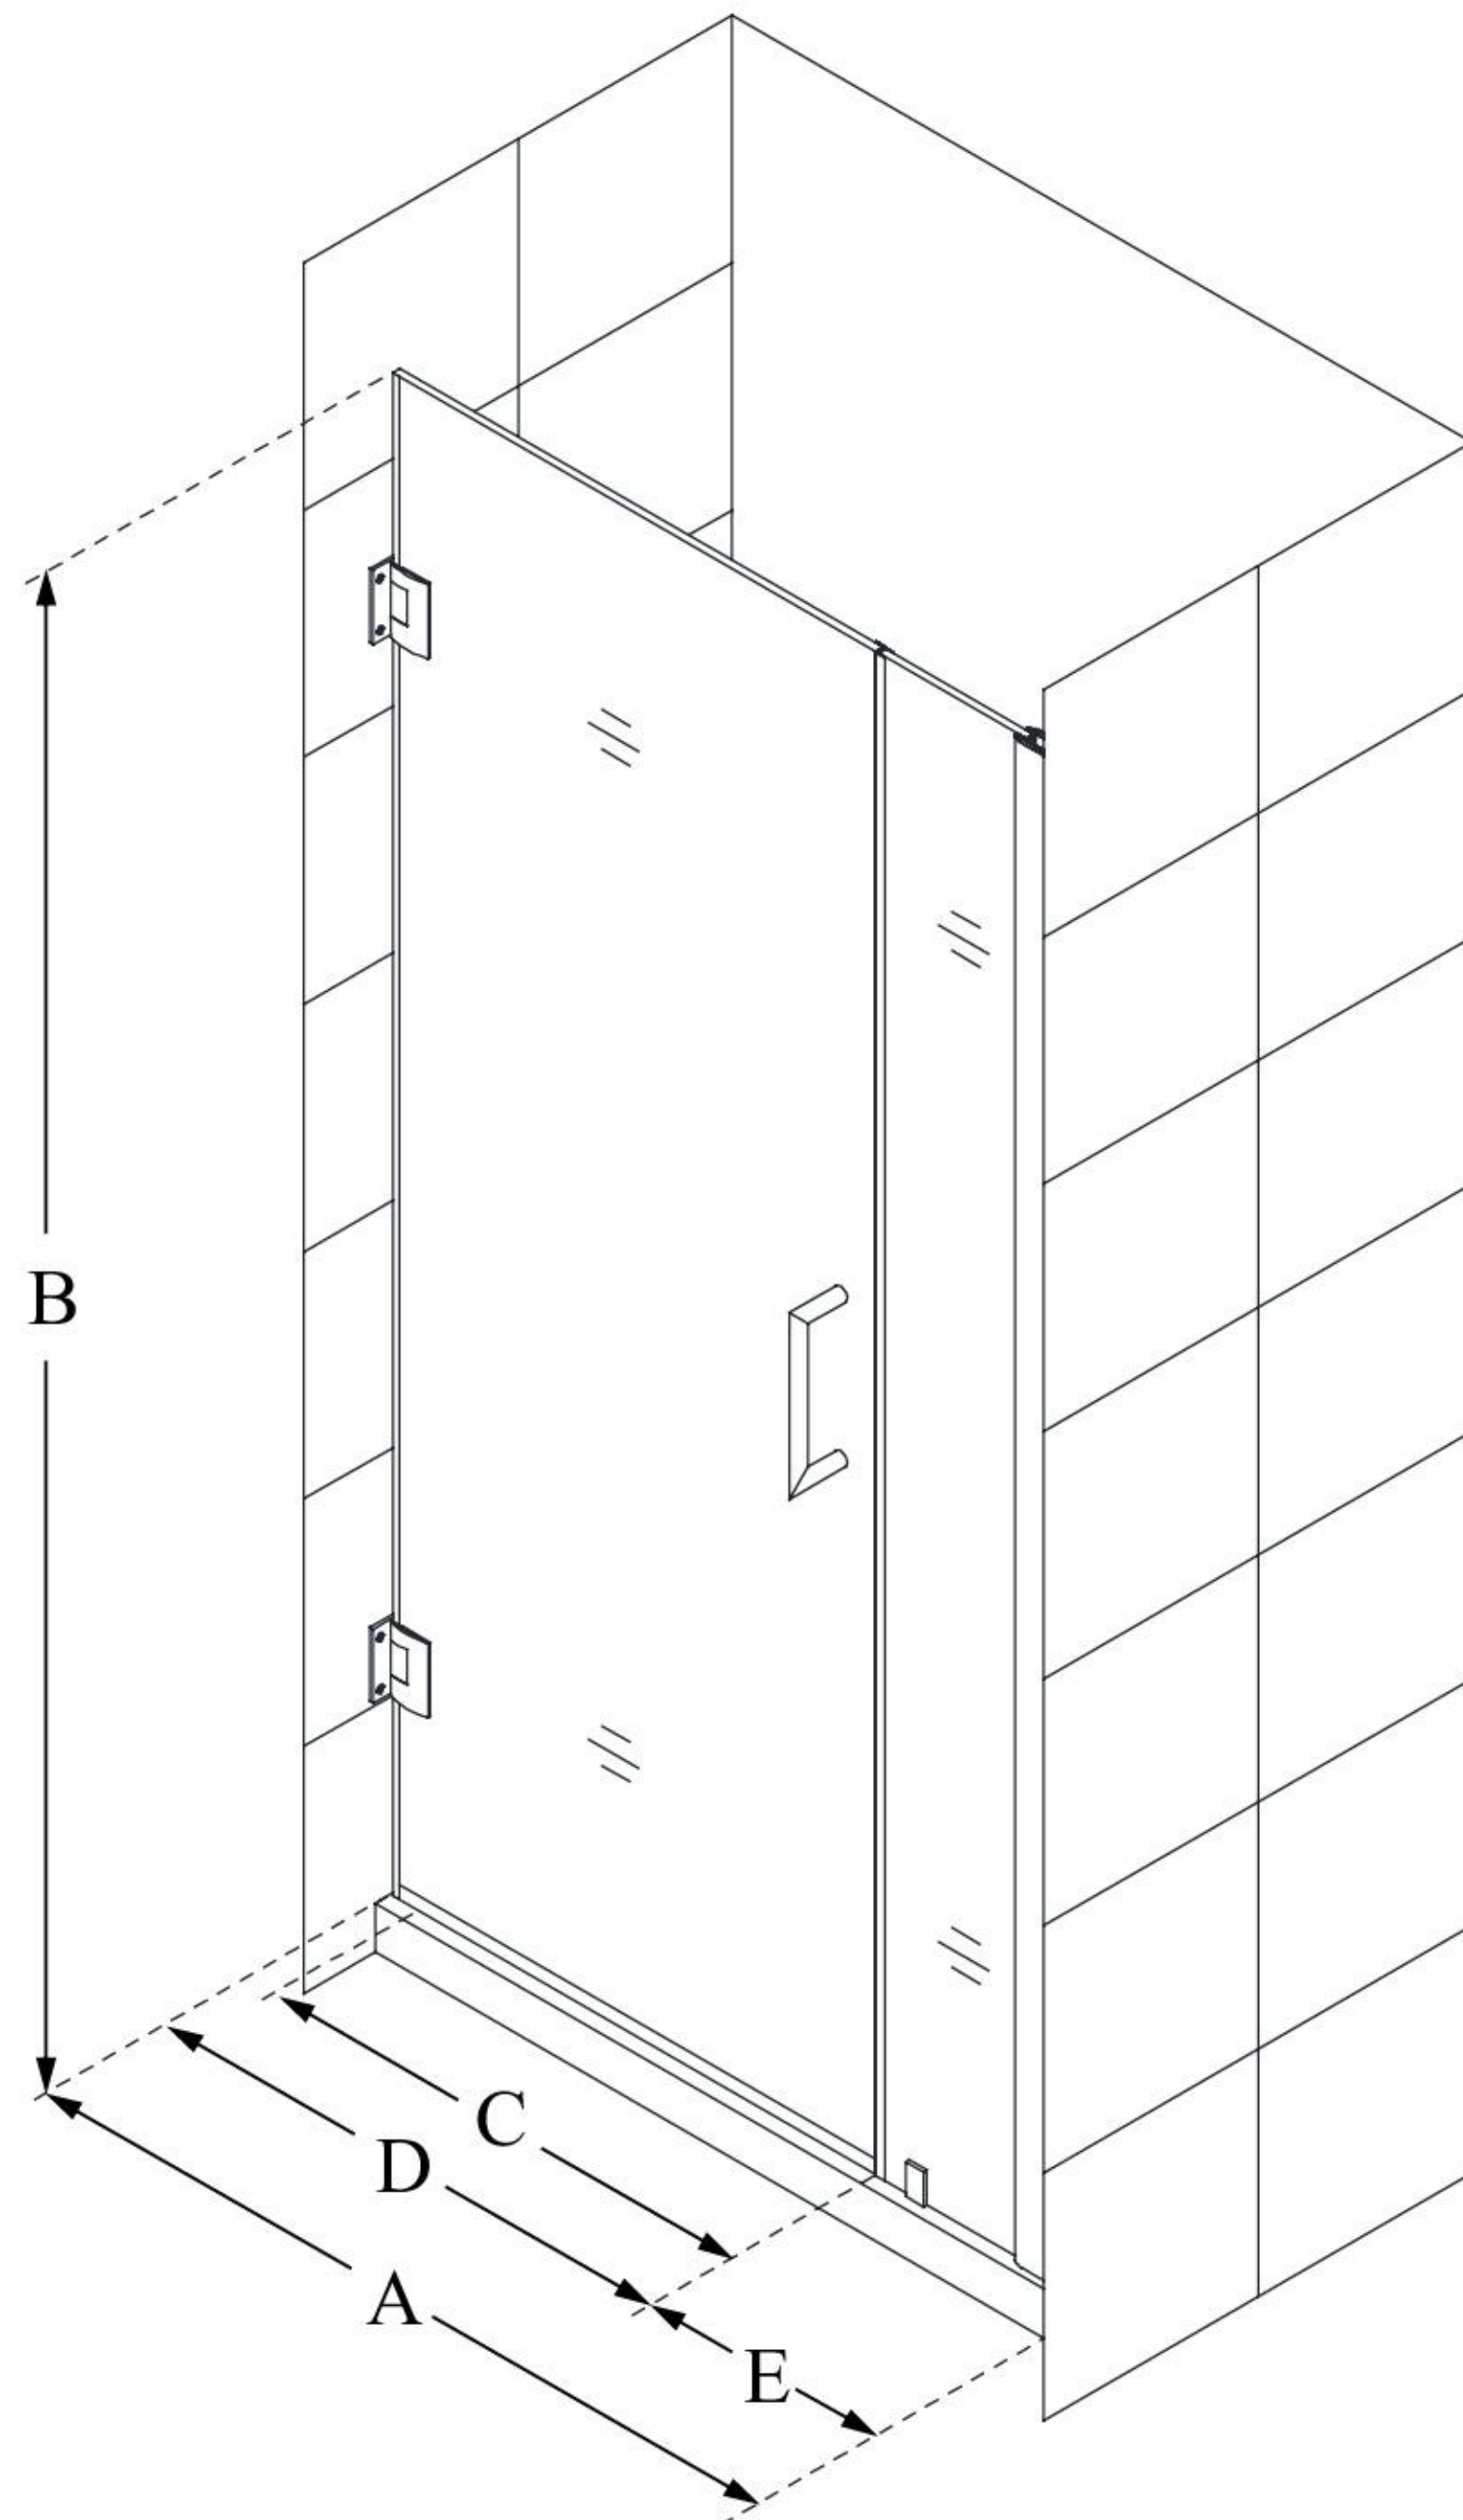

## UNIDOOR

DreamLine Unidoor 32-33 in. W x  
72 in. H Frameless Hinged Shower  
Door, Clear Glass

SWING DOOR

### CONFIGURATION DIMENSIONS:

**A: 32 - 33 in.**

MODEL WIDTH

**B: 72 in.**

MODEL HEIGHT

**C: 25 in.**

ACCESS WIDTH

**D: 26 in.**

DOOR WIDTH

**E: 6 in.**

INLINE PANEL WIDTH

DreamLine reserves the right to update or modify the hardware or materials pictured without prior notice for the purpose of product improvement and customer satisfaction.