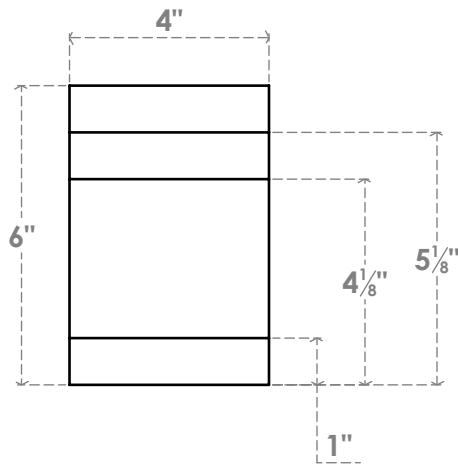

RFTP04X06X12MED

4"W X 6"H X 12"L MEDITERRANEAN ARCHITECTURAL GRADE PVC RAFTER TAIL

SIDE PROFILE

FRONT PROFILE

ISOMETRIC

EKENA MILLWORK
 2300 WEST MAIN ST.
 CLARKSVILLE, TX 75426
 TOLL FREE: 866-607-0453
 WWW.EKENAMILLWORK.COM