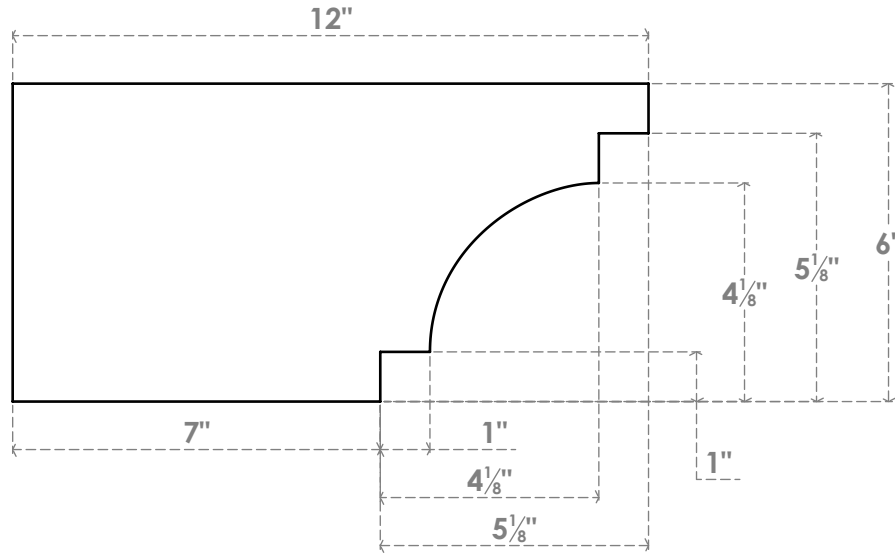

RFTP04X06X12MED

4"W X 6"H X 12"L MEDITERRANEAN ARCHITECTURAL GRADE PVC RAFTER TAIL

SIDE PROFILE

FRONT PROFILE

ISOMETRIC

EKENA MILLWORK
 2300 WEST MAIN ST.
 CLARKSVILLE, TX 75426
 TOLL FREE: 866-607-0453
 WWW.EKENAMILLWORK.COM