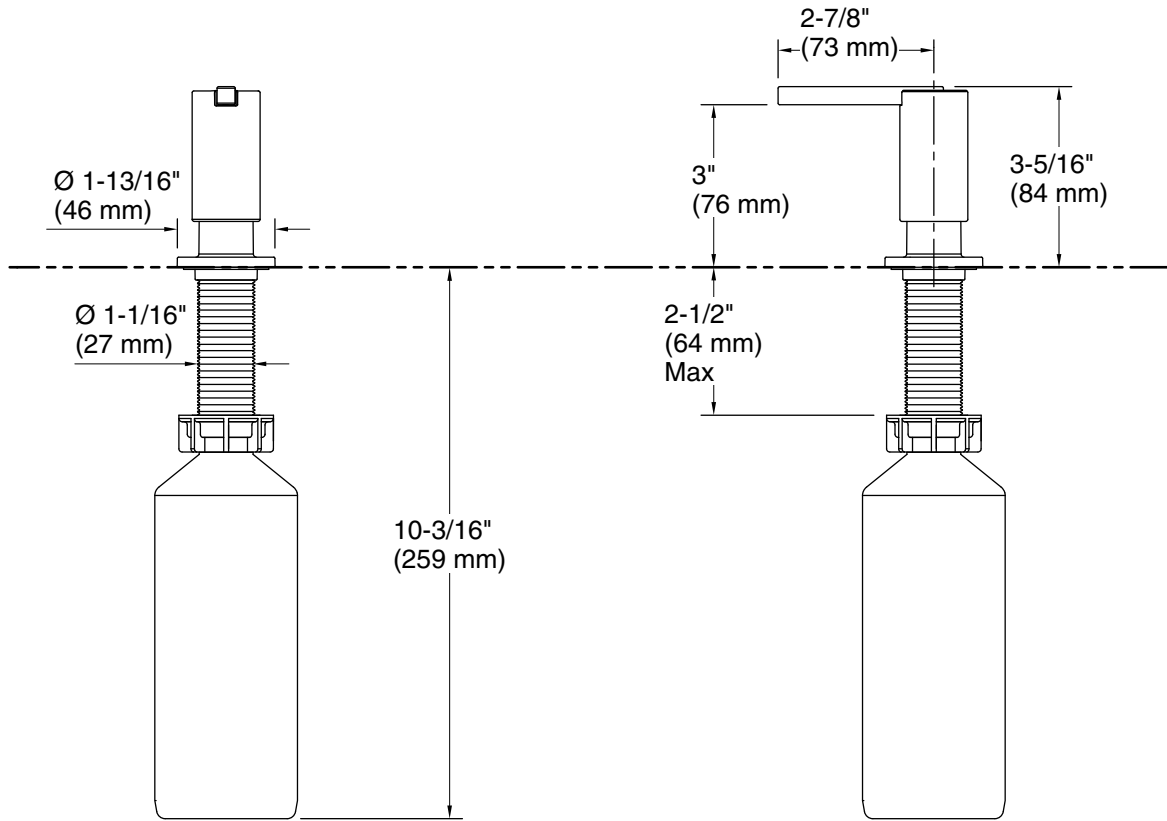

Features

- Holds up to 16 ounces of soap or lotion; refillable from top
- Greater thread length is suitable for use with thicker countertops
- Coordinates with other products in the Components collection

Technical Information

All product dimensions are nominal.

Material: Brass, Plastic

Notes

Install this product according to the installation instructions.