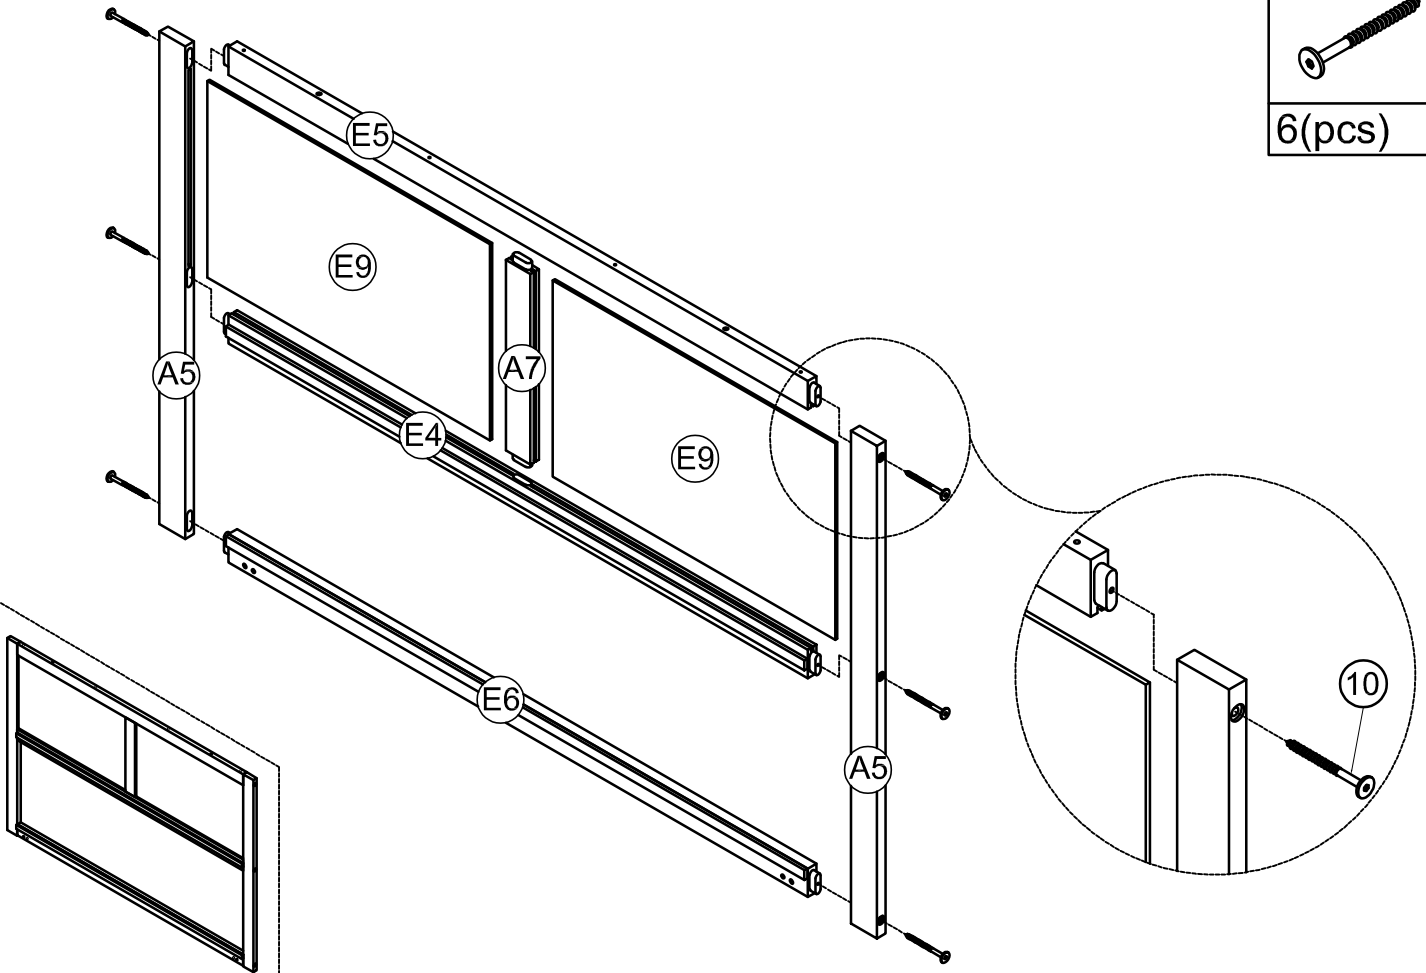

STEP1: Following below illustration.

10

6(pcs)