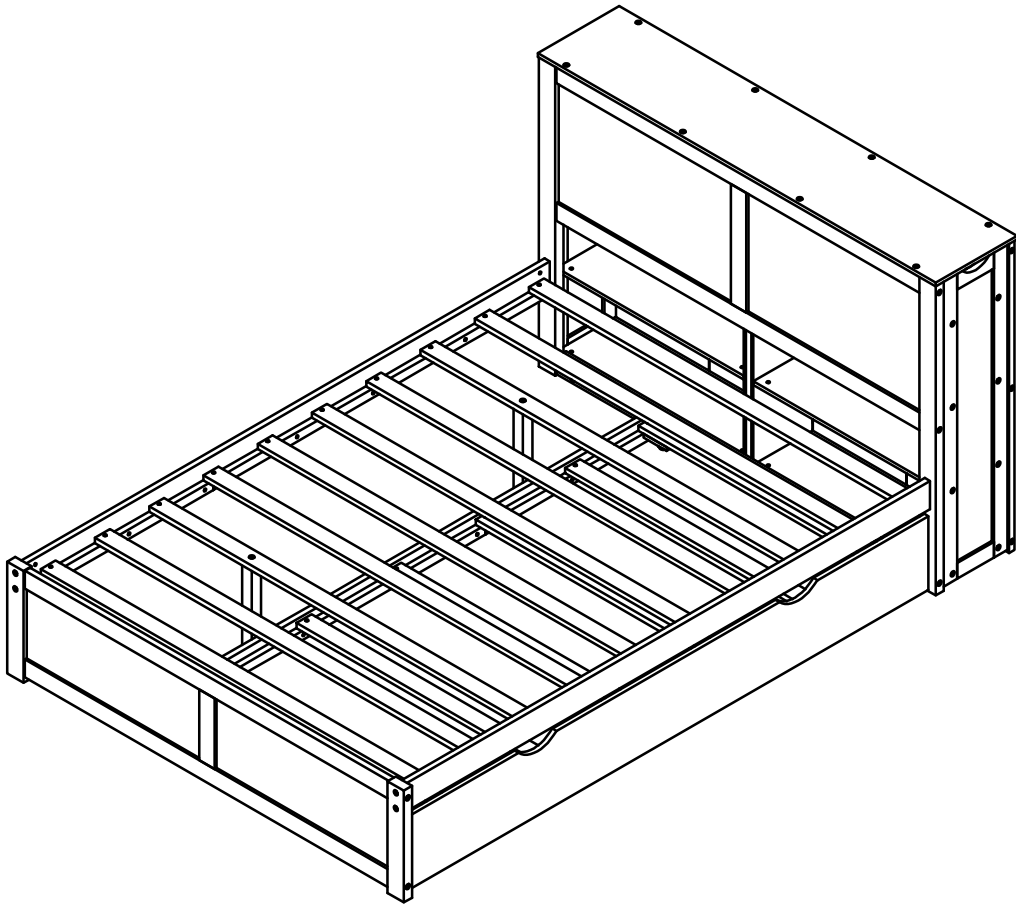

ASSEMBLY INSTRUCTION

SKU CODE: (WF301069-WF301070)

If you have any questions, please feel free to contact us.
Email: lowes.team@qualfurn.net

OPTION 1

OPTION 2

ASSEMBLY INSTRUCTION

Part List (Box 1-WF301069)

| | | |
|--|--|--|
| <p>E9</p>  <p>Panel-4pcs</p> | <p>F1</p>  <p>Panel-4pcs</p> | <p>F2</p>  <p>Panel-6pcs</p> |
| <p>F3</p>  <p>Panel-2pcs</p> | <p>F4</p>  <p>Panel-2pcs</p> | <p>F6</p>  <p>Slats-8pcs</p> |
| <p>F7</p>  <p>Slats-2pcs</p> | <p>C9</p>  <p>Slats-2pcs</p> | <p>D1</p>  <p>Slats-5pcs</p> |