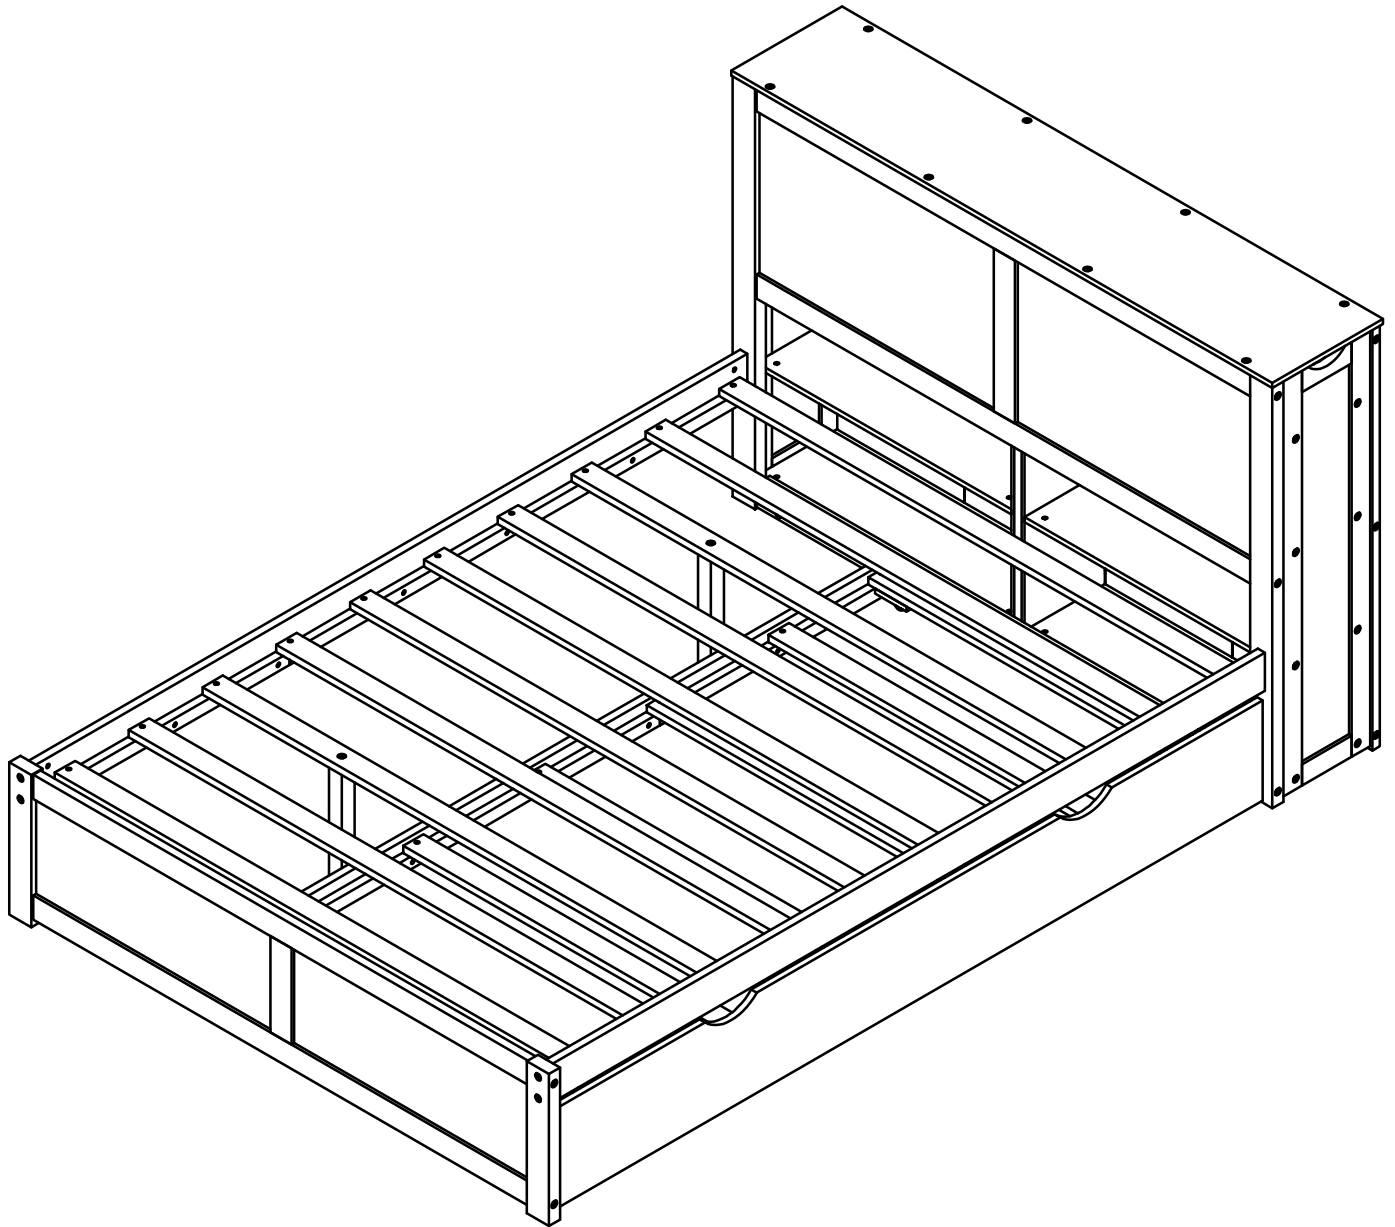

ASSEMBLY INSTRUCTION

SKU CODE: (WF301069-WF301070)

If you have any questions, please feel free to contact us.
Email: lowes.team@qualfurn.net

OPTION 1

OPTION 2

ASSEMBLY INSTRUCTION

Part List (Box 1-WF301069)

| | | |
|--|--|--|
| <p>E9</p>  <p>Panel-4pcs</p> | <p>F1</p>  <p>Panel-4pcs</p> | <p>F2</p>  <p>Panel-6pcs</p> |
| <p>F3</p>  <p>Panel-2pcs</p> | <p>F4</p>  <p>Panel-2pcs</p> | <p>F6</p>  <p>Slats-8pcs</p> |
| <p>F7</p>  <p>Slats-2pcs</p> | <p>C9</p>  <p>Slats-2pcs</p> | <p>D1</p>  <p>Slats-5pcs</p> |