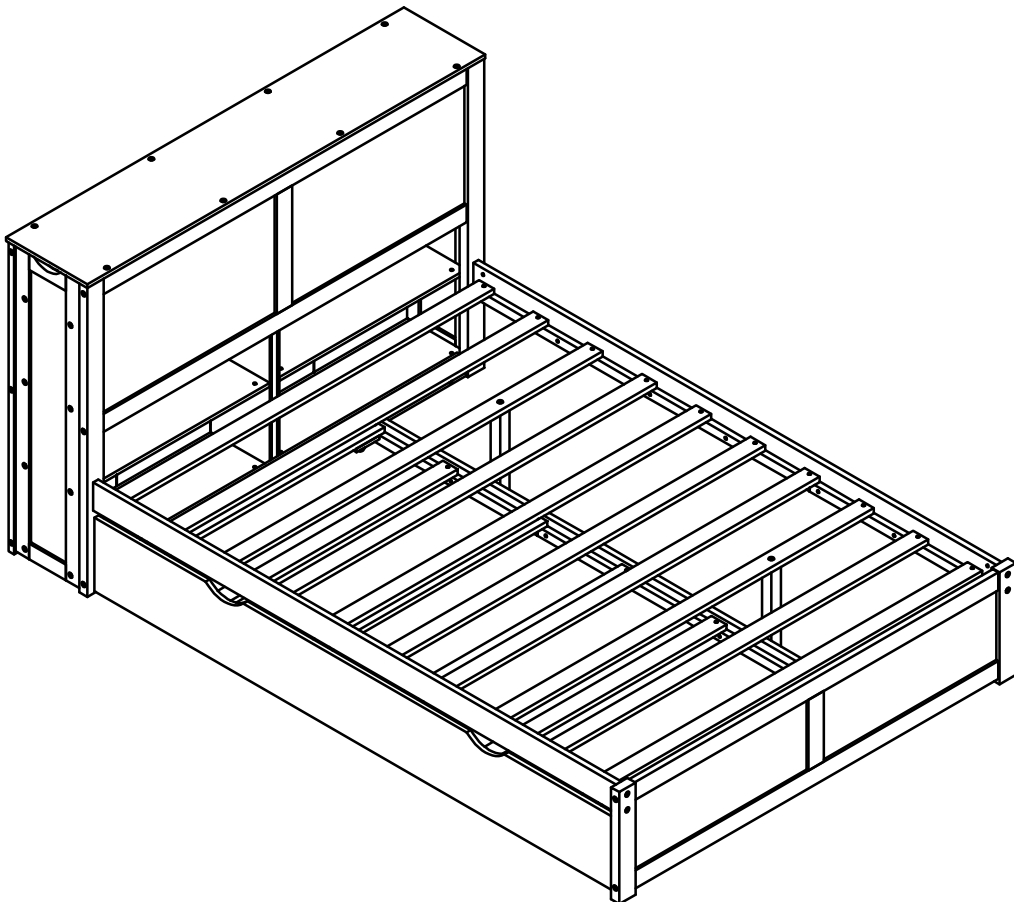

ASSEMBLY INSTRUCTION

SKU CODE: (WF301069-WF301070)

If you have any questions, please feel free to contact us.
Email: lowes.team@qualfurn.net

OPTION 1

OPTION 2

ASSEMBLY INSTRUCTION

Part List (Box 1-WF301069)

| | | |
|--|--|--|
| <p>E9</p>  <p>Panel-4pcs</p> | <p>F1</p>  <p>Panel-4pcs</p> | <p>F2</p>  <p>Panel-6pcs</p> |
| <p>F3</p>  <p>Panel-2pcs</p> | <p>F4</p>  <p>Panel-2pcs</p> | <p>F6</p>  <p>Slats-8pcs</p> |
| <p>F7</p>  <p>Slats-2pcs</p> | <p>C9</p>  <p>Slats-2pcs</p> | <p>D1</p>  <p>Slats-5pcs</p> |