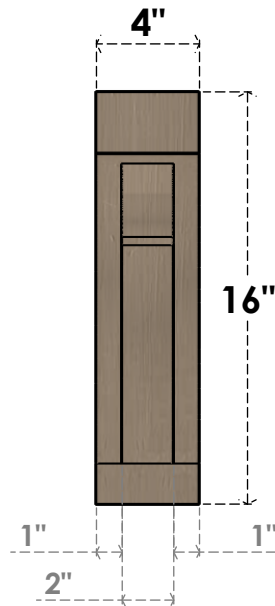

ITEM NUMBER: CORU04X16X16VIORCPR

4"W X 16"D X 16"H SERIES 1 THIN VIOLA ROUGH CEDAR TIMBERTHANE FAUX WOOD CORBEL, PRIMED

SIDE PROFILE

FRONT PROFILE

ISOMETRIC

EKENA MILLWORK
2300 WEST MAIN ST.
CLARKSVILLE, TX 75426
TOLL FREE: 866-607-0453
WWW.EKENAMILLWORK.COM

NOTES

1. INSTALLATION TO BE COMPLETED IN ACCORDANCE WITH MANUFACTURER'S SPECIFICATIONS.
2. DRAWING IS NOT BE TO SCALE
3. THIS DRAWING IS INTENDED FOR DESIGN AND PLANNING PURPOSES ONLY.
4. ALL INFORMATION CONTAINED HEREIN WAS CURRENT AT THE TIME OF DEVELOPMENT BUT MUST BE REVIEWED AND APPROVED BY THE PRODUCT MANUFACTURER TO BE CONSIDERED ACCURATE.
5. TIMBERTHANE ARCHITECTURAL PRODUCTS ARE MADE FROM HIGH DENSITY URETHANE AND COME FACTORY PRIMED