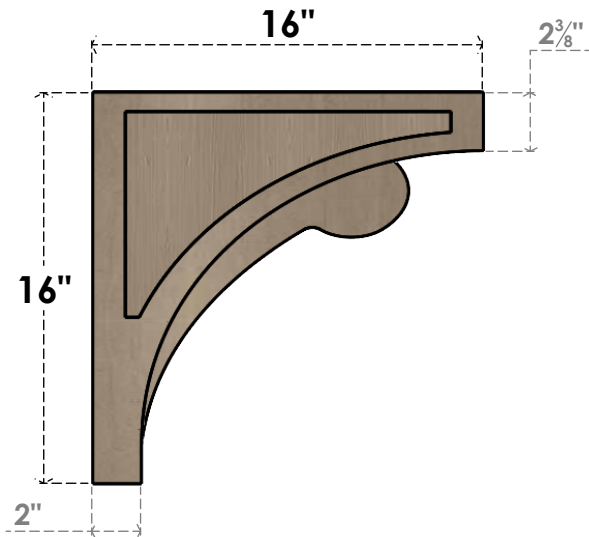

ITEM NUMBER: CORU04X16X16VIORCPR

4"W X 16"D X 16"H SERIES 1 THIN VIOLA ROUGH CEDAR TIMBERTHANE FAUX WOOD CORBEL, PRIMED

SIDE PROFILE

FRONT PROFILE

ISOMETRIC

EKENA MILLWORK
2300 WEST MAIN ST.
CLARKSVILLE, TX 75426
TOLL FREE: 866-607-0453
WWW.EKENAMILLWORK.COM

NOTES

1. INSTALLATION TO BE COMPLETED IN ACCORDANCE WITH MANUFACTURER'S SPECIFICATIONS.
2. DRAWING IS NOT BE TO SCALE
3. THIS DRAWING IS INTENDED FOR DESIGN AND PLANNING PURPOSES ONLY.
4. ALL INFORMATION CONTAINED HEREIN WAS CURRENT AT THE TIME OF DEVELOPMENT BUT MUST BE REVIEWED AND APPROVED BY THE PRODUCT MANUFACTURER TO BE CONSIDERED ACCURATE.
5. TIMBERTHANE ARCHITECTURAL PRODUCTS ARE MADE FROM HIGH DENSITY URETHANE AND COME FACTORY PRIMED