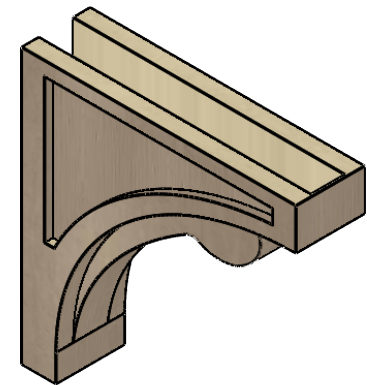

ITEM NUMBER: CORU04X16X16VIORCPR

4"W X 16"D X 16"H SERIES 1 THIN VIOLA ROUGH CEDAR TIMBERTHANE FAUX WOOD CORBEL, PRIMED

SIDE PROFILE

FRONT PROFILE

ISOMETRIC

EKENA MILLWORK
2300 WEST MAIN ST.
CLARKSVILLE, TX 75426
TOLL FREE: 866-607-0453
WWW.EKENAMILLWORK.COM

NOTES

1. INSTALLATION TO BE COMPLETED IN ACCORDANCE WITH MANUFACTURER'S SPECIFICATIONS.
2. DRAWING IS NOT BE TO SCALE
3. THIS DRAWING IS INTENDED FOR DESIGN AND PLANNING PURPOSES ONLY.
4. ALL INFORMATION CONTAINED HEREIN WAS CURRENT AT THE TIME OF DEVELOPMENT BUT MUST BE REVIEWED AND APPROVED BY THE PRODUCT MANUFACTURER TO BE CONSIDERED ACCURATE.
5. TIMBERTHANE ARCHITECTURAL PRODUCTS ARE MADE FROM HIGH DENSITY URETHANE AND COME FACTORY PRIMED