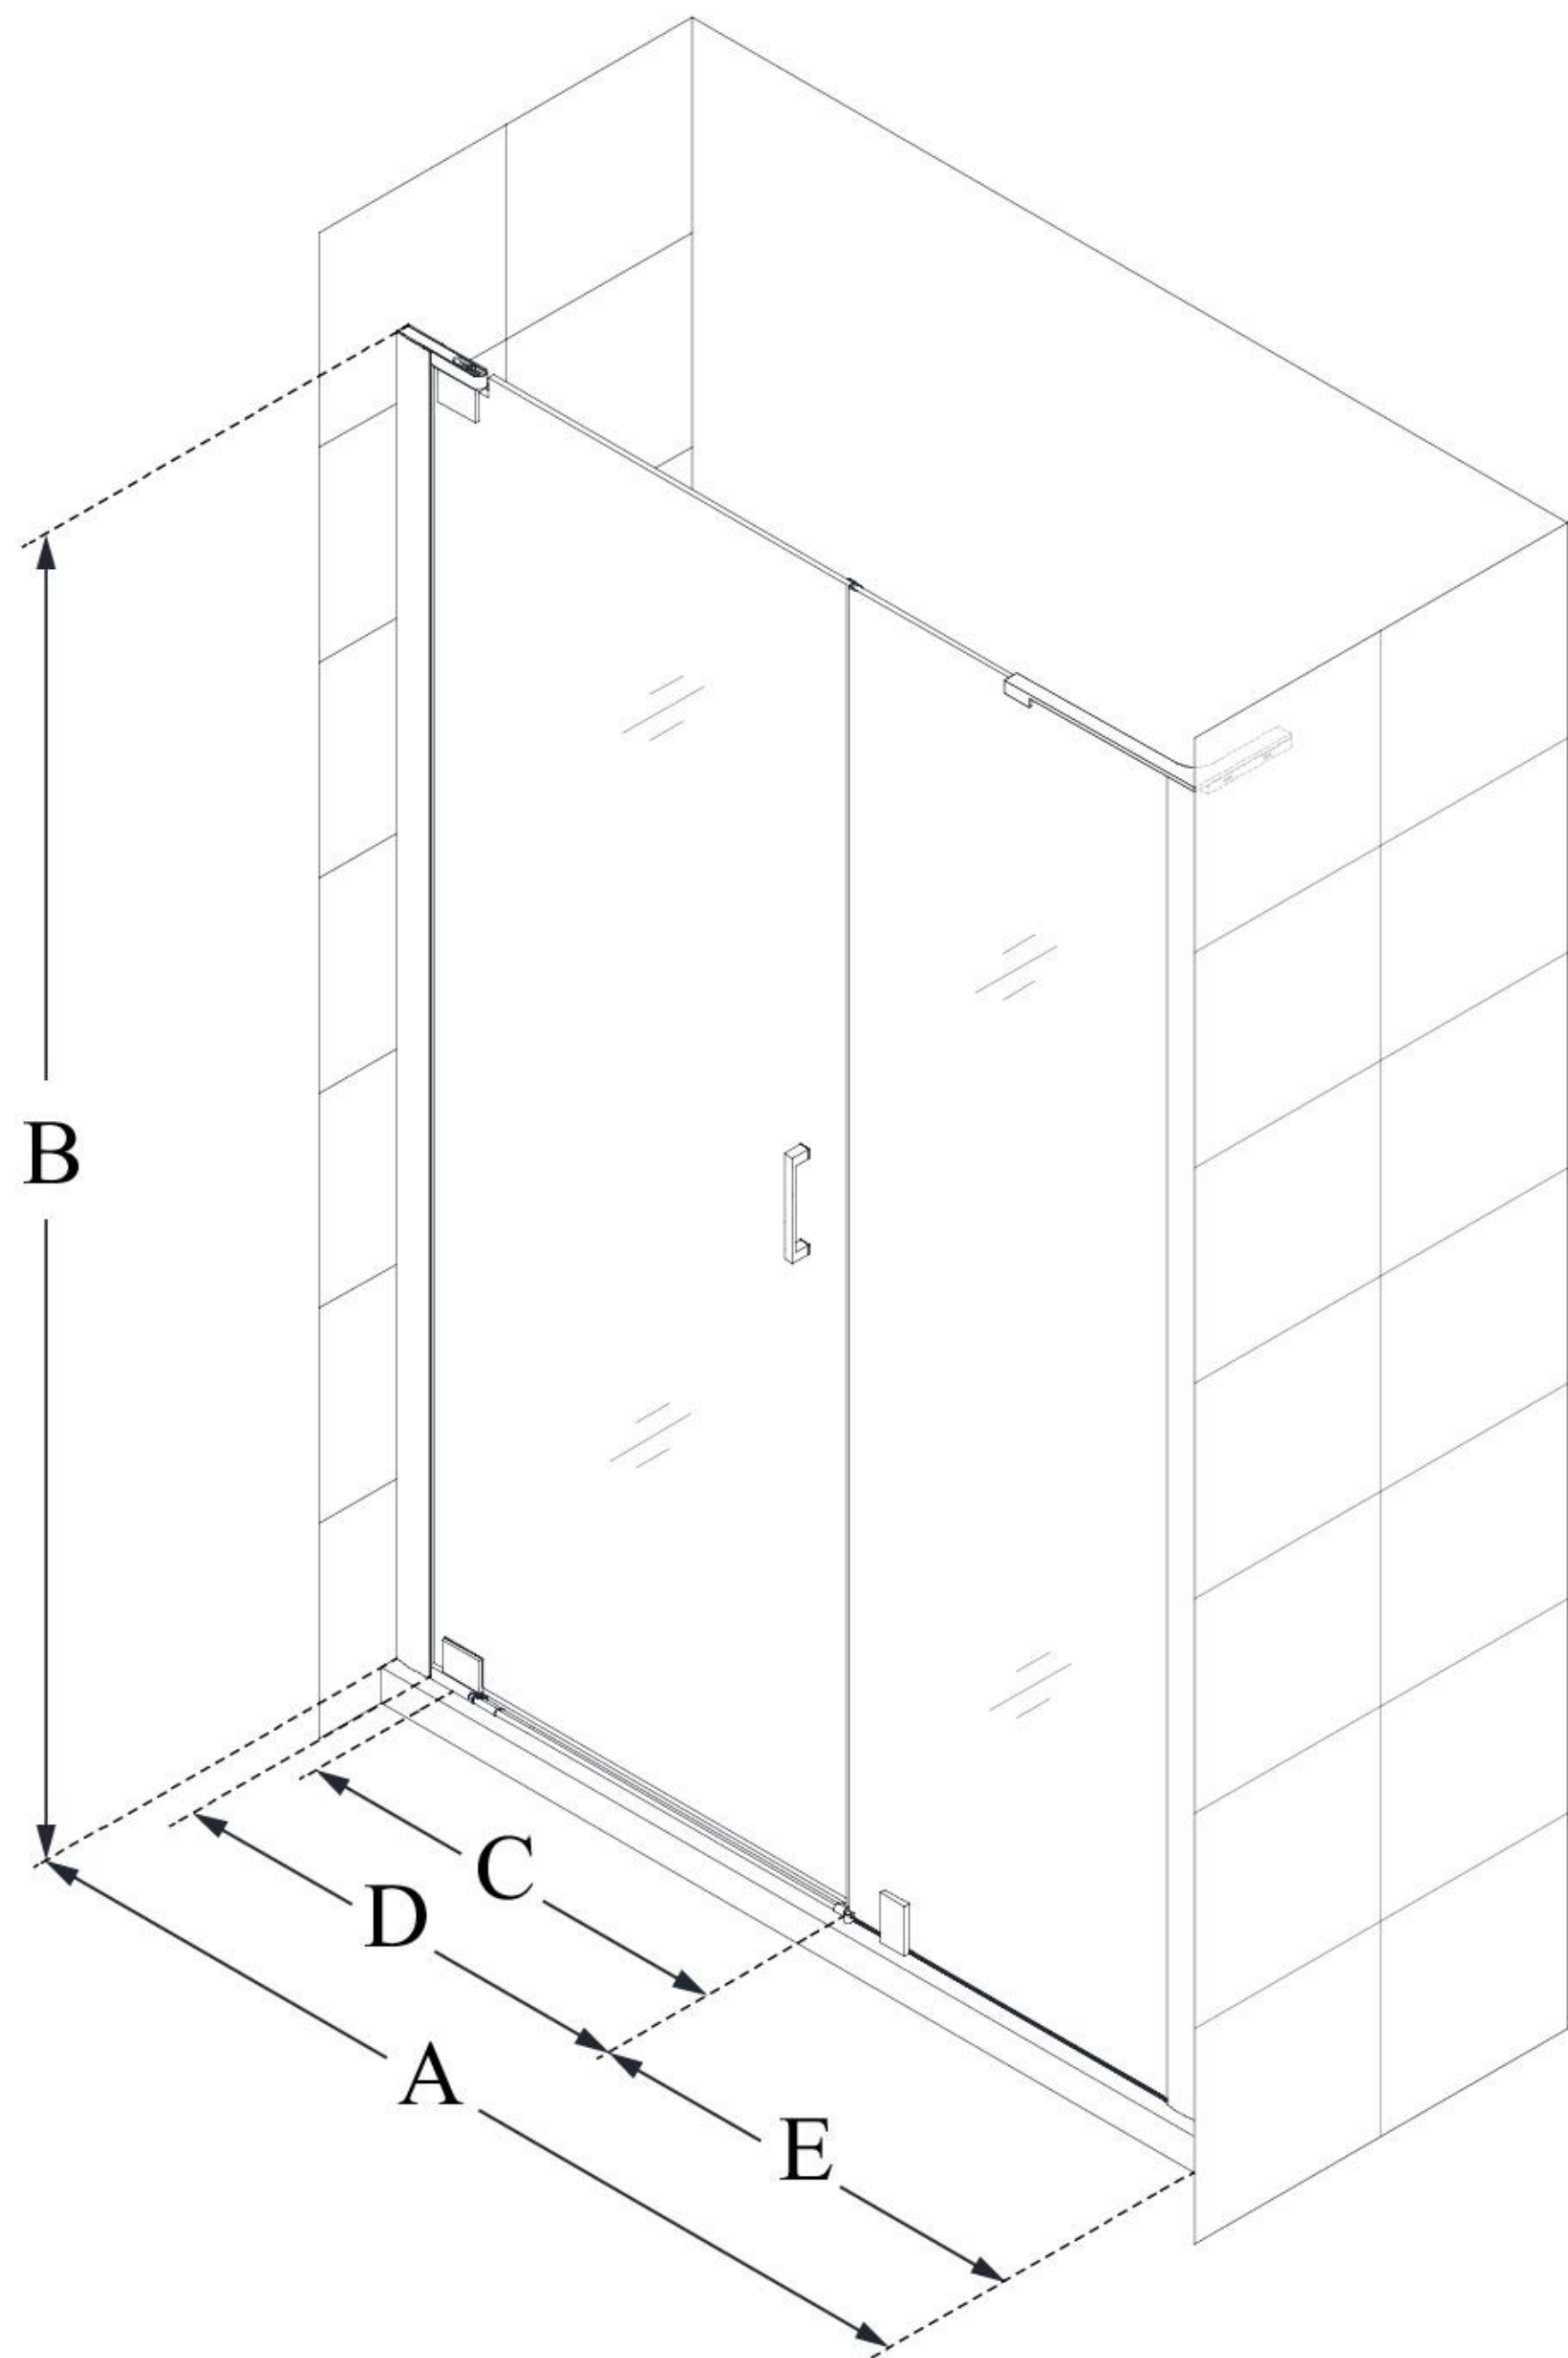

MODEL INFORMATION

SHDR-4335180

ELEGANCE-LS

DreamLine Elegance-LS 51 3/4 -
53 3/4 in. W x 72 in. H Frameless
Pivot Shower Door

PIVOT DOOR

CONFIGURATION DIMENSIONS:

A: 51 3/4 in. - 53 3/4 in.

MODEL WIDTH

B: 72 in.

MODEL HEIGHT

C: 28 1/4 in.

ACCESS WIDTH

D: 31 1/4 in.

DOOR WIDTH

E: 18 in.

INLINE PANEL WIDTH