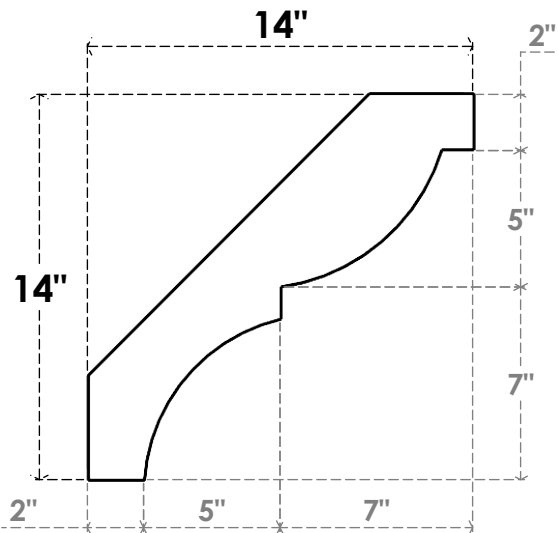

ITEM NUMBER: BRCURO030X14000X14000VALRCPR

3"W X 14"D X 14"H VALENCIA ROUGH CEDAR WOODGRAIN OPEN
TIMBERTHANE BRACE, PRIMED TAN

SIDE PROFILE

FRONT PROFILE

ISOMETRIC

EKENA MILLWORK
2300 WEST MAIN ST.
CLARKSVILLE, TX 75426
TOLL FREE: 866-607-0453
WWW.EKENAMILLWORK.COM

NOTES

1. INSTALLATION TO BE COMPLETED IN ACCORDANCE WITH MANUFACTURER'S SPECIFICATIONS.
2. DRAWING MAY NOT BE TO SCALE
3. THIS DRAWING IS INTENDED FOR DESIGN AND PLANNING PURPOSES ONLY.
4. ALL INFORMATION CONTAINED HEREIN WAS CURRENT AT THE TIME OF DEVELOPMENT BUT MUST BE REVIEWED AND APPROVED BY THE PRODUCT MANUFACTURER TO BE CONSIDERED ACCURATE.
5. TIMBERTHANE ARCHITECTURAL PRODUCTS ARE MADE FROM HIGH DENSITY URETHANE AND COME FACTORY PRIMED