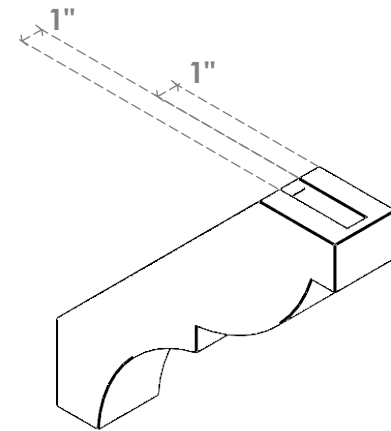

ITEM NUMBER: BRCURO030X14000X14000VALRCPR

3"W X 14"D X 14"H VALENCIA ROUGH CEDAR WOODGRAIN OPEN
TIMBERTHANE BRACE, PRIMED TAN

SIDE PROFILE

FRONT PROFILE

ISOMETRIC

EKENA MILLWORK
2300 WEST MAIN ST.
CLARKSVILLE, TX 75426
TOLL FREE: 866-607-0453
WWW.EKENAMILLWORK.COM

NOTES

1. INSTALLATION TO BE COMPLETED IN ACCORDANCE WITH MANUFACTURER'S SPECIFICATIONS.
2. DRAWING MAY NOT BE TO SCALE
3. THIS DRAWING IS INTENDED FOR DESIGN AND PLANNING PURPOSES ONLY.
4. ALL INFORMATION CONTAINED HEREIN WAS CURRENT AT THE TIME OF DEVELOPMENT BUT MUST BE REVIEWED AND APPROVED BY THE PRODUCT MANUFACTURER TO BE CONSIDERED ACCURATE.
5. TIMBERTHANE ARCHITECTURAL PRODUCTS ARE MADE FROM HIGH DENSITY URETHANE AND COME FACTORY PRIMED