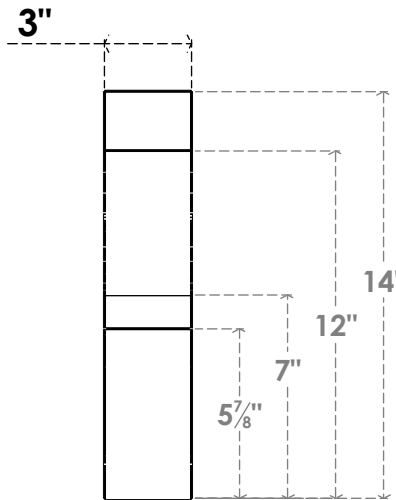

ITEM NUMBER: BRCURO030X14000X14000VALRCPR

3"W X 14"D X 14"H VALENCIA ROUGH CEDAR WOODGRAIN OPEN
TIMBERTHANE BRACE, PRIMED TAN

SIDE PROFILE

FRONT PROFILE

ISOMETRIC

EKENA MILLWORK
2300 WEST MAIN ST.
CLARKSVILLE, TX 75426
TOLL FREE: 866-607-0453
WWW.EKENAMILLWORK.COM

NOTES

1. INSTALLATION TO BE COMPLETED IN ACCORDANCE WITH MANUFACTURER'S SPECIFICATIONS.
2. DRAWING MAY NOT BE TO SCALE
3. THIS DRAWING IS INTENDED FOR DESIGN AND PLANNING PURPOSES ONLY.
4. ALL INFORMATION CONTAINED HEREIN WAS CURRENT AT THE TIME OF DEVELOPMENT BUT MUST BE REVIEWED AND APPROVED BY THE PRODUCT MANUFACTURER TO BE CONSIDERED ACCURATE.
5. TIMBERTHANE ARCHITECTURAL PRODUCTS ARE MADE FROM HIGH DENSITY URETHANE AND COME FACTORY PRIMED