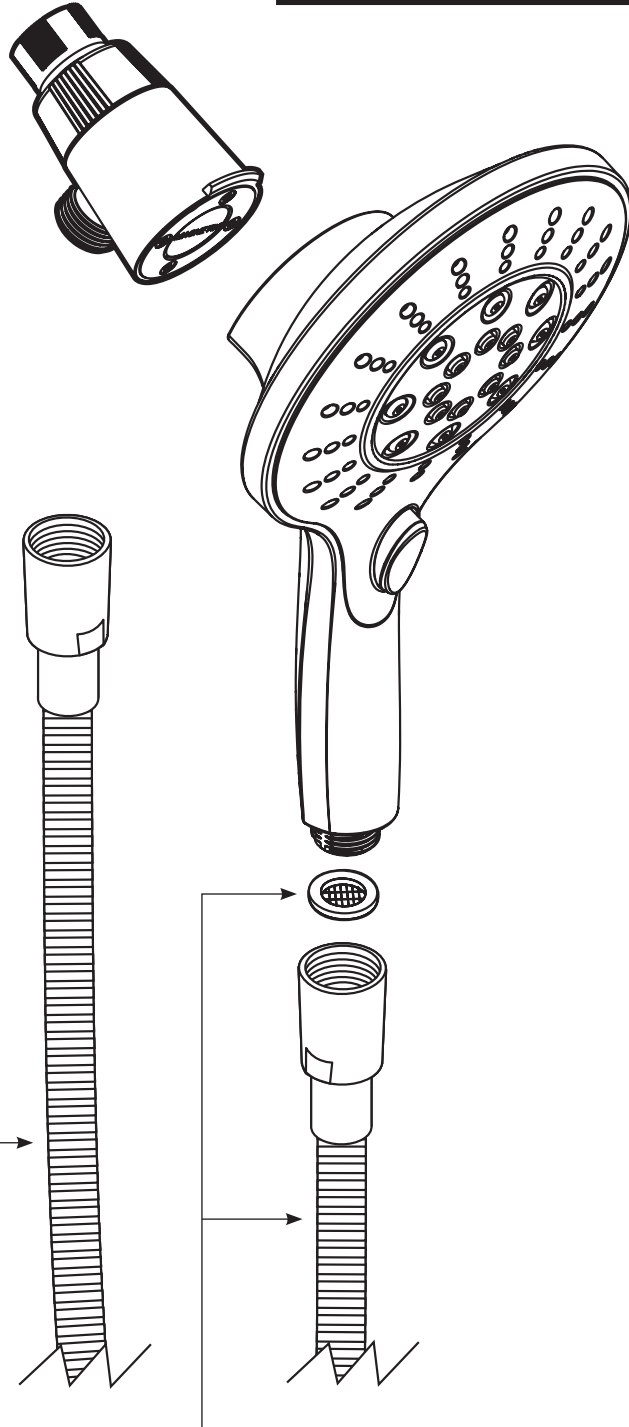

Buy it for looks. Buy it for life.®

■ Order by Part Number

# Illustrated Parts

## Engage™ Six Function Handshower

<u>MODEL</u>	<u>TYPE</u>	<u>FINISH</u>
26112	Wand	Chrome
26112SRN	Wand	Spot Resist Brushed Nickel
26112EP	Wand	Chrome
26112EPSRN	Wand	Spot Resist Brushed Nickel

59" Hose

**155748** Chrome  
**170930SRN** Spot Resist Brushed Nickel