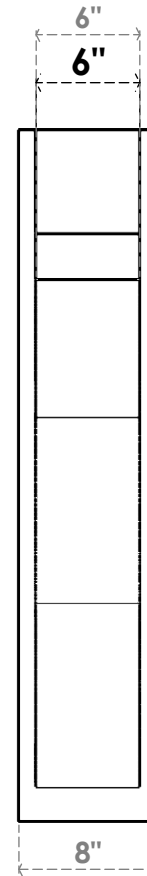

ITEM NUMBER: OUTUROC060X080X32000X40000X060X020X060FST44RCPR

6"W TOP X 8"W BACK X 32"D X 40"H X 6"T TOP X 2"T BACK TIMBERTHANE ROUGH CEDAR FUNSTON FAUX WOOD OPEN OUTLOOKER, BLOCK TOP AND BACK, 6"W CLOSED BRACE, PRIMED TAN

SIDE PROFILE

FRONT PROFILE

ISOMETRIC

GENERATED DATE : 07/06/2023

EKENA MILLWORK
2300 WEST MAIN ST.
CLARKSVILLE, TX 75426
TOLL FREE: 866-607-0453
WWW.EKENAMILLWORK.COM

NOTES

1. INSTALLATION TO BE COMPLETED IN ACCORDANCE WITH MANUFACTURER'S SPECIFICATIONS.
2. DRAWING MAY NOT BE TO SCALE
3. THIS DRAWING IS INTENDED FOR DESIGN AND PLANNING PURPOSES ONLY.
4. ALL INFORMATION CONTAINED HEREIN WAS CURRENT AT THE TIME OF DEVELOPMENT BUT MUST BE REVIEWED AND APPROVED BY THE PRODUCT MANUFACTURER TO BE CONSIDERED ACCURATE.
5. TIMBERTHANE ARCHITECTURAL PRODUCTS ARE MADE FROM HIGH DENSITY URETHANE AND COME FACTORY PRIMED