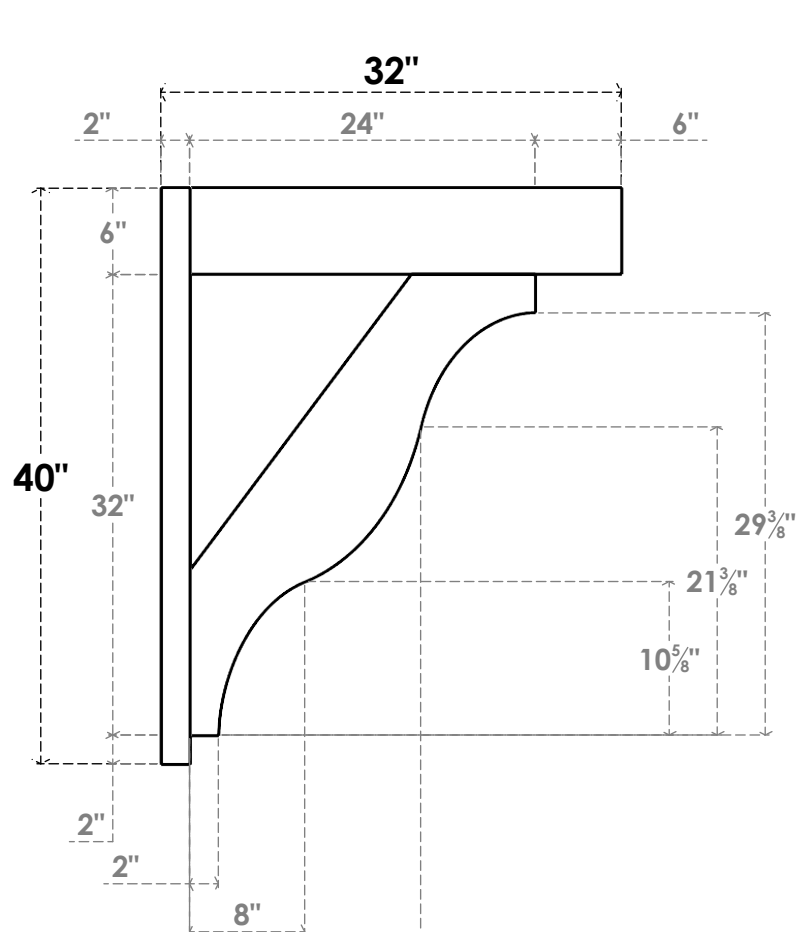

ITEM NUMBER: OUTUROC060X080X32000X40000X060X020X060FST44RCPR

6"W TOP X 8"W BACK X 32"D X 40"H X 6"T TOP X 2"T BACK TIMBERTHANE ROUGH CEDAR FUNSTON FAUX WOOD OPEN OUTLOOKER, BLOCK TOP AND BACK, 6"W CLOSED BRACE, PRIMED TAN

SIDE PROFILE

FRONT PROFILE

ISOMETRIC

GENERATED DATE : 07/06/2023

EKENA MILLWORK
2300 WEST MAIN ST.
CLARKSVILLE, TX 75426
TOLL FREE: 866-607-0453
WWW.EKENAMILLWORK.COM

NOTES

1. INSTALLATION TO BE COMPLETED IN ACCORDANCE WITH MANUFACTURER'S SPECIFICATIONS.
2. DRAWING MAY NOT BE TO SCALE
3. THIS DRAWING IS INTENDED FOR DESIGN AND PLANNING PURPOSES ONLY.
4. ALL INFORMATION CONTAINED HEREIN WAS CURRENT AT THE TIME OF DEVELOPMENT BUT MUST BE REVIEWED AND APPROVED BY THE PRODUCT MANUFACTURER TO BE CONSIDERED ACCURATE.
5. TIMBERTHANE ARCHITECTURAL PRODUCTS ARE MADE FROM HIGH DENSITY URETHANE AND COME FACTORY PRIMED