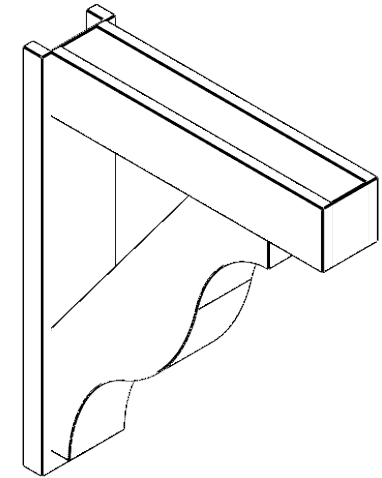

ITEM NUMBER: OUTUROC060X080X32000X40000X060X020X060FST44RCPR

6"W TOP X 8"W BACK X 32"D X 40"H X 6"T TOP X 2"T BACK TIMBERTHANE ROUGH CEDAR FUNSTON FAUX WOOD OPEN OUTLOOKER, BLOCK TOP AND BACK, 6"W CLOSED BRACE, PRIMED TAN

SIDE PROFILE

FRONT PROFILE

ISOMETRIC

GENERATED DATE : 07/06/2023

EKENA MILLWORK
2300 WEST MAIN ST.
CLARKSVILLE, TX 75426
TOLL FREE: 866-607-0453
WWW.EKENAMILLWORK.COM

NOTES

1. INSTALLATION TO BE COMPLETED IN ACCORDANCE WITH MANUFACTURER'S SPECIFICATIONS.
2. DRAWING MAY NOT BE TO SCALE
3. THIS DRAWING IS INTENDED FOR DESIGN AND PLANNING PURPOSES ONLY.
4. ALL INFORMATION CONTAINED HEREIN WAS CURRENT AT THE TIME OF DEVELOPMENT BUT MUST BE REVIEWED AND APPROVED BY THE PRODUCT MANUFACTURER TO BE CONSIDERED ACCURATE.
5. TIMBERTHANE ARCHITECTURAL PRODUCTS ARE MADE FROM HIGH DENSITY URETHANE AND COME FACTORY PRIMED