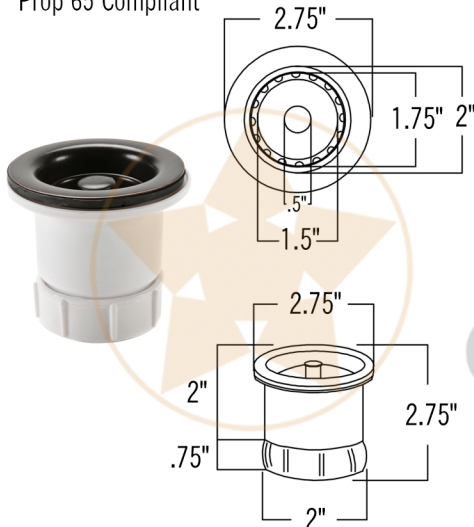

* ORB: Oil Rubbed Bronze

SINK DETAILS (Model# BS15DB2)

- * Description: 15" Square Copper Bar Sink
- * Color: Oil Rubbed Bronze
- * Outer Dimension: 15" x 15" x 7"
- * Inner Dimension: 13" x 13" x 7"
- * Drain Size: 2" Drain Opening
- * CODE / STANDARD COMPLIANCE: IAPMO / cUPC LISTED

FAUCET DETAILS (Model# B-BV01ORB)

- * Description: Single Handle Bar / Vessel Faucet
- * Finish: Oil Rubbed Bronze
- * Installation: Single Hole
- * Overall Height: 11"
- * Spout Reach: 6"
- * Prop 65 Compliant
- * Certifications: ASME A112.18.1/CSA B125.1, NSF/ANSI 61, California Lead Plumbing Law, ADA Compliant

DRAIN DETAILS (Model# D-133ORB)

- * Description: 2" Bar Basket Sink Drain
- * Upper Flange Dimension: 2.75"
- * Material: Solid Brass
- * Prop 65 Compliant

WAX DETAILS (Model# W900-WAX)

- * Copper Sink Wax Protectant
- * Made from Natural Bee's Wax
- * No wax Build Up ever!
- * Hard Water Protection
- * Works Great on a Variety of Different Surfaces:

SILICONE DETAILS (Model# C900-ORB)

- * Description: Neutral Cure Copper Sink Installation Silicone
- * Color: Oil Rubbed Bronze
- * Size: 4.7oz