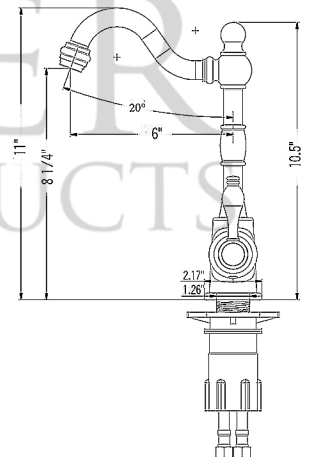

* ORB: Oil Rubbed Bronze

SINK DETAILS (Model# BS15DB2)

- * Description: 15" Square Copper Bar Sink
- * Color: Oil Rubbed Bronze
- * Outer Dimension: 15" x 15" x 7"
- * Inner Dimension: 13" x 13" x 7"
- * Drain Size: 2" Drain Opening
- * CODE / STANDARD COMPLIANCE: IAPMO / cUPC LISTED

FAUCET DETAILS (Model# B-BV01ORB)

- * Description: Single Handle Bar / Vessel Faucet
- * Finish: Oil Rubbed Bronze
- * Installation: Single Hole
- * Overall Height: 11"
- * Spout Reach: 6"
- * Prop 65 Compliant
- * Certifications: ASME A112.18.1/CSA B125.1, NSF/ANSI 61, California Lead Plumbing Law, ADA Compliant

DRAIN DETAILS (Model# D-133ORB)

- * Description: 2" Bar Basket Sink Drain
- * Upper Flange Dimension: 2.75"
- * Material: Solid Brass
- * Prop 65 Compliant

WAX DETAILS (Model# W900-WAX)

- * Copper Sink Wax Protectant
- * Made from Natural Bee's Wax
- * No wax Build Up ever!
- * Hard Water Protection
- * Works Great on a Variety of Different Surfaces:

SILICONE DETAILS (Model# C900-ORB)

- * Description: Neutral Cure Copper Sink Installation Silicone
- * Color: Oil Rubbed Bronze
- * Size: 4.7oz