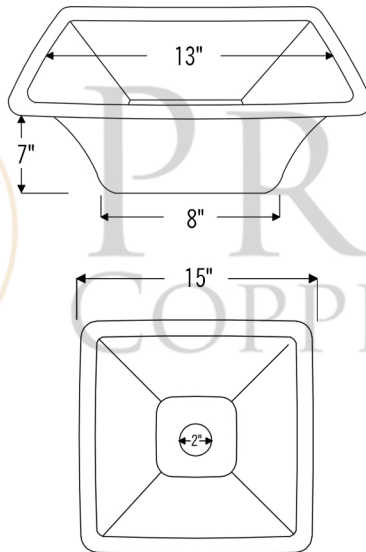

PACKAGE INCLUDES THE FOLLOWING ITEMS:

- * 15" Square Copper Bar Sink / ORB Finish (Model # BS15DB2)
- * Single Handle Bar or Vessel Filler Faucet / ORB Finish (Model # B-BV01ORB)
- * 2" Bar Basket Strainer Drain / ORB Finish (Model# D-133ORB)
- * Copper Sink Wax (Model# W900-WAX)
- * Neutral Cure Copper Sink Installation Silicone (Model# C900-ORB)

* ORB: Oil Rubbed Bronze

SINK DETAILS (Model# BS15DB2)

- * Description: 15" Square Copper Bar Sink
- * Color: Oil Rubbed Bronze
- * Outer Dimension: 15" x 15" x 7"
- * Inner Dimension: 13" x 13" x 7"
- * Drain Size: 2" Drain Opening
- * CODE / STANDARD COMPLIANCE: IAPMO / cUPC LISTED

FAUCET DETAILS (Model# B-BV01ORB)

- * Description: Single Handle Bar / Vessel Faucet
- * Finish: Oil Rubbed Bronze
- * Installation: Single Hole
- * Overall Height: 11"
- * Spout Reach: 6"
- * Prop 65 Compliant
- * Certifications: ASME A112.18.1/CSA B125.1, NSF/ANSI 61, California Lead Plumbing Law, ADA Compliant

DRAIN DETAILS (Model# D-133ORB)

- * Description: 2" Bar Basket Sink Drain
- * Upper Flange Dimension: 2.75"
- * Material: Solid Brass
- * Prop 65 Compliant

WAX DETAILS (Model# W900-WAX)

- * Copper Sink Wax Protectant
- * Made from Natural Bee's Wax
- * No wax Build Up ever!
- * Hard Water Protection
- * Works Great on a Variety of Different Surfaces: