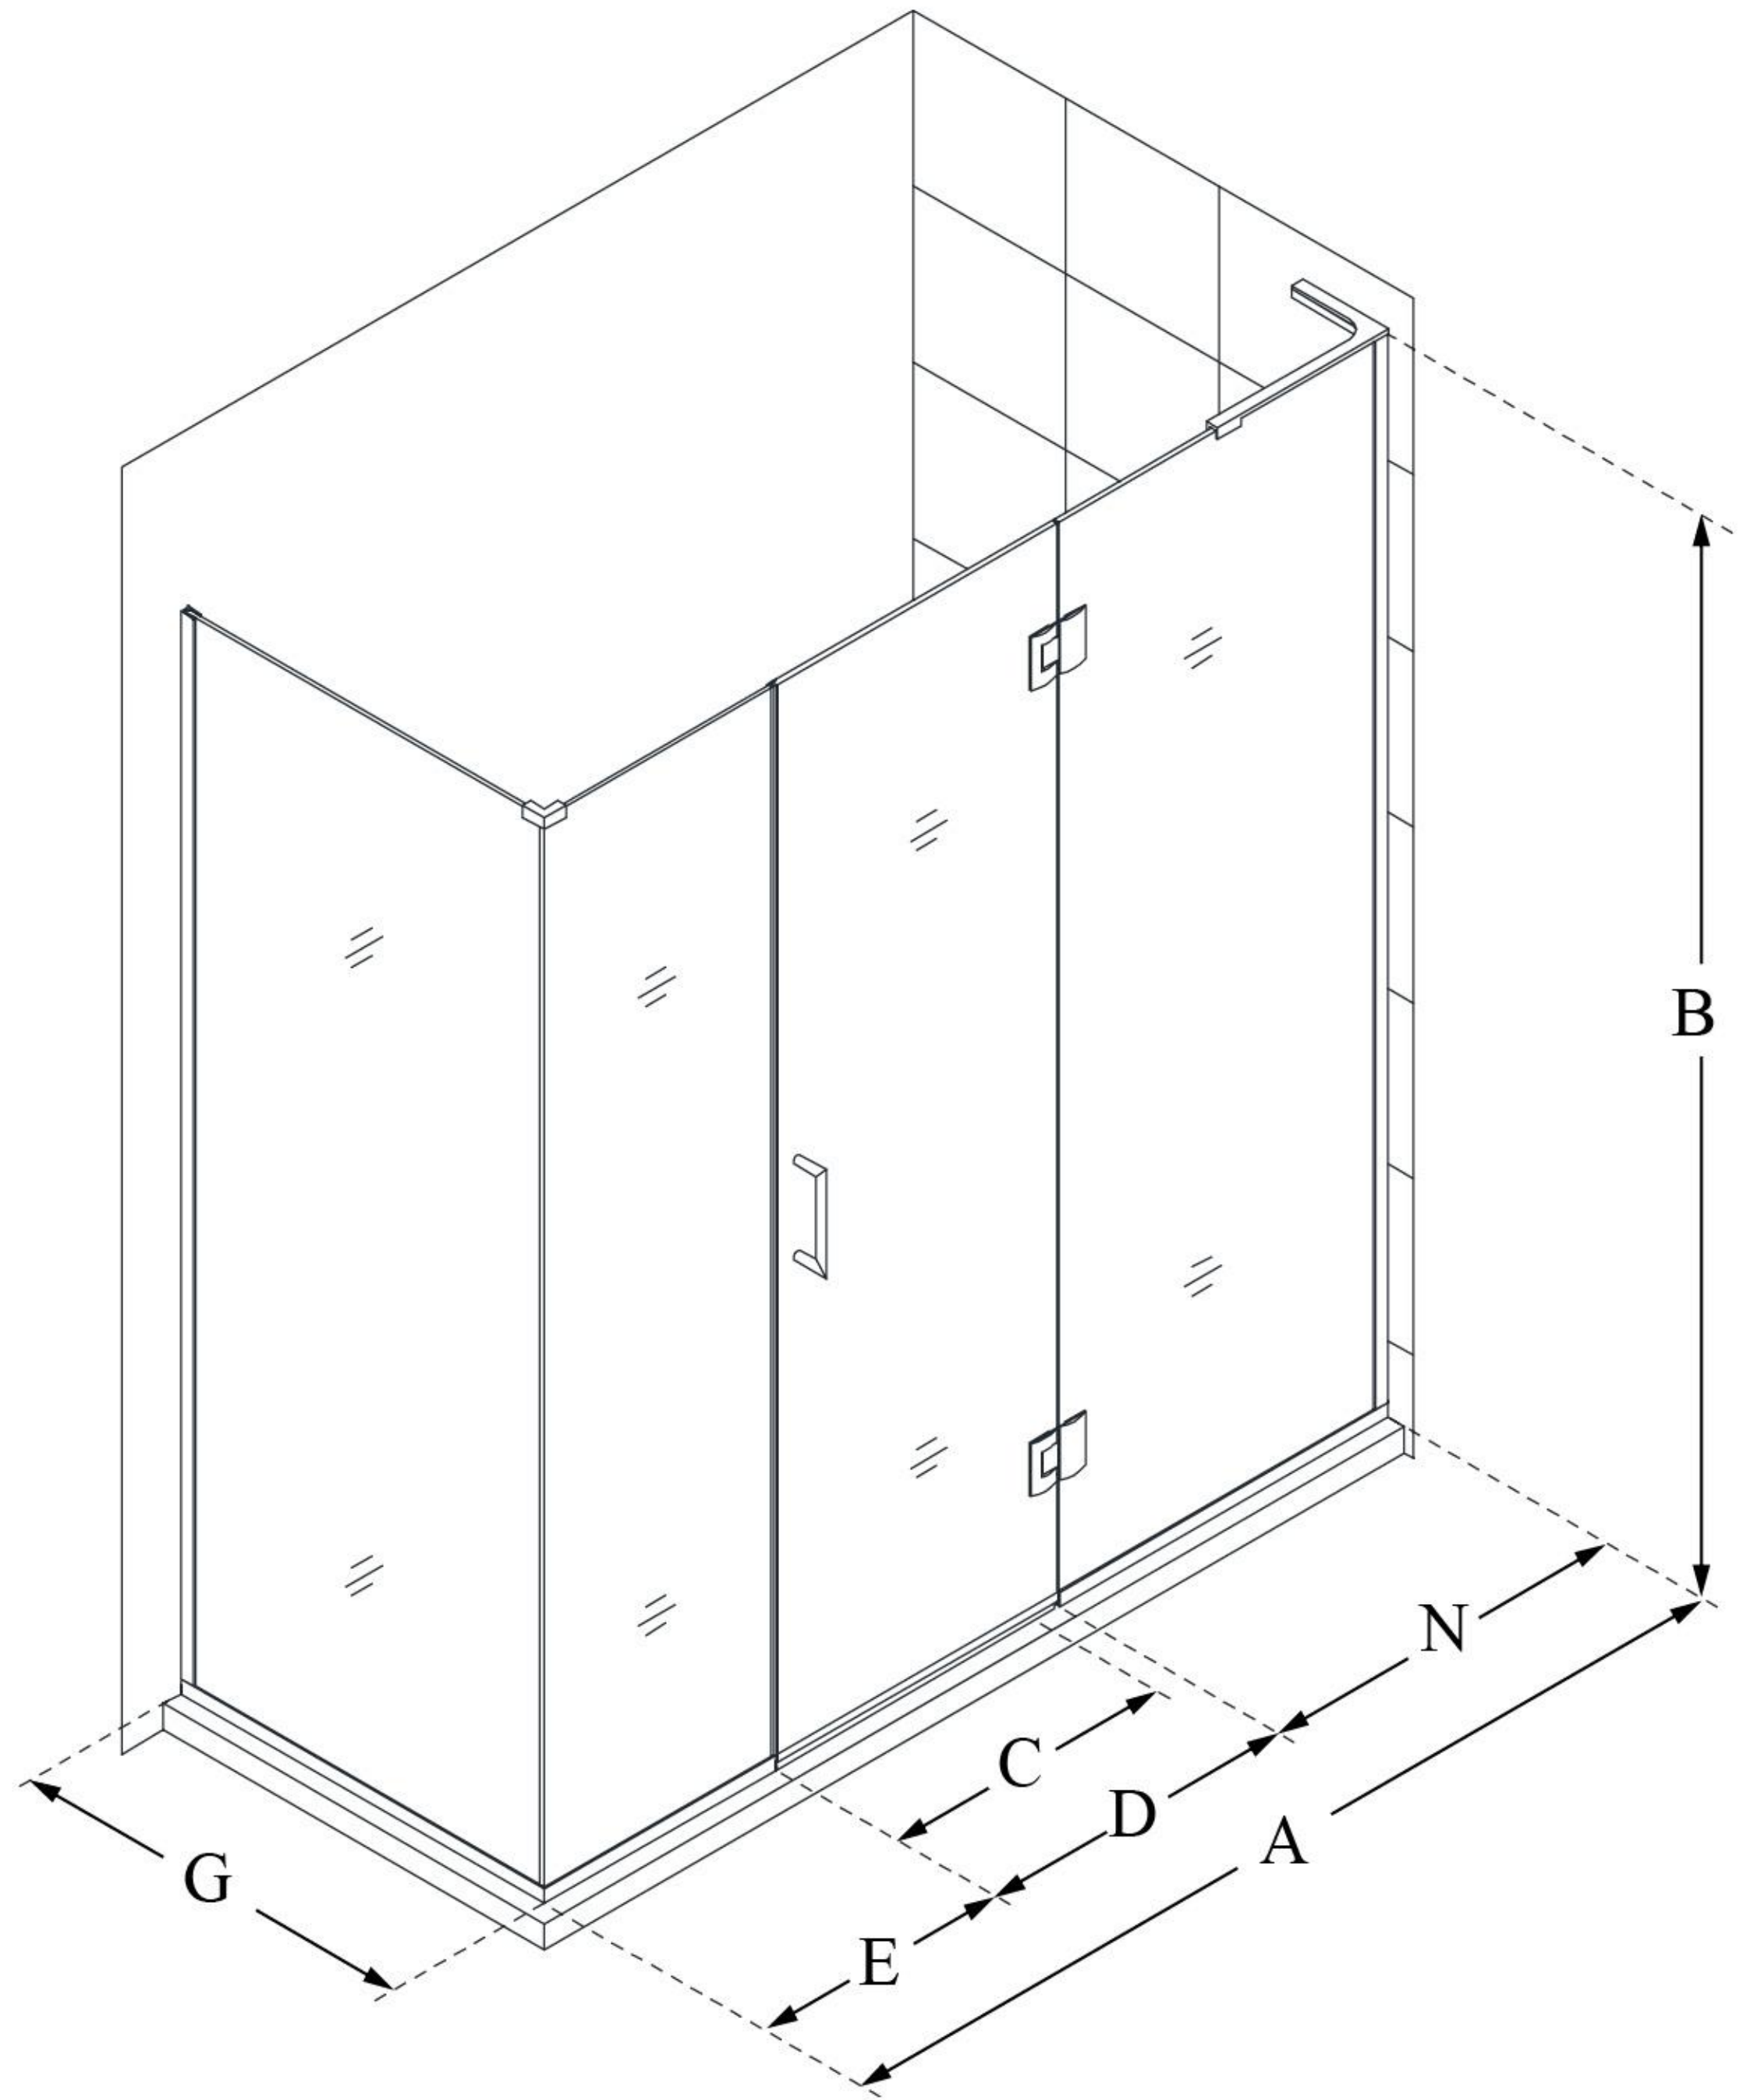

## UNIDOOR-X

DreamLine Unidoor-X 59 in. W x  
34 3/8 in. D x 72 in. H Frameless  
Hinged Shower Enclosure, Clear  
Glass

SWING DOOR

### CONFIGURATION DIMENSIONS:

**A: 59 in.**

MODEL WIDTH

**B: 72 in.**

MODEL HEIGHT

**C: 28 in.**

ACCESS WIDTH

**D: 29 in.**

DOOR WIDTH

**E: 6 in.**

INLINE PANEL WIDTH

**G: 34 3/8 in.**

RETURN PANEL WIDTH

**N: 24 in.**

HINGE PANEL WIDTH

DreamLine reserves the right to update or modify the hardware or materials pictured without prior notice for the purpose of product improvement and customer satisfaction.