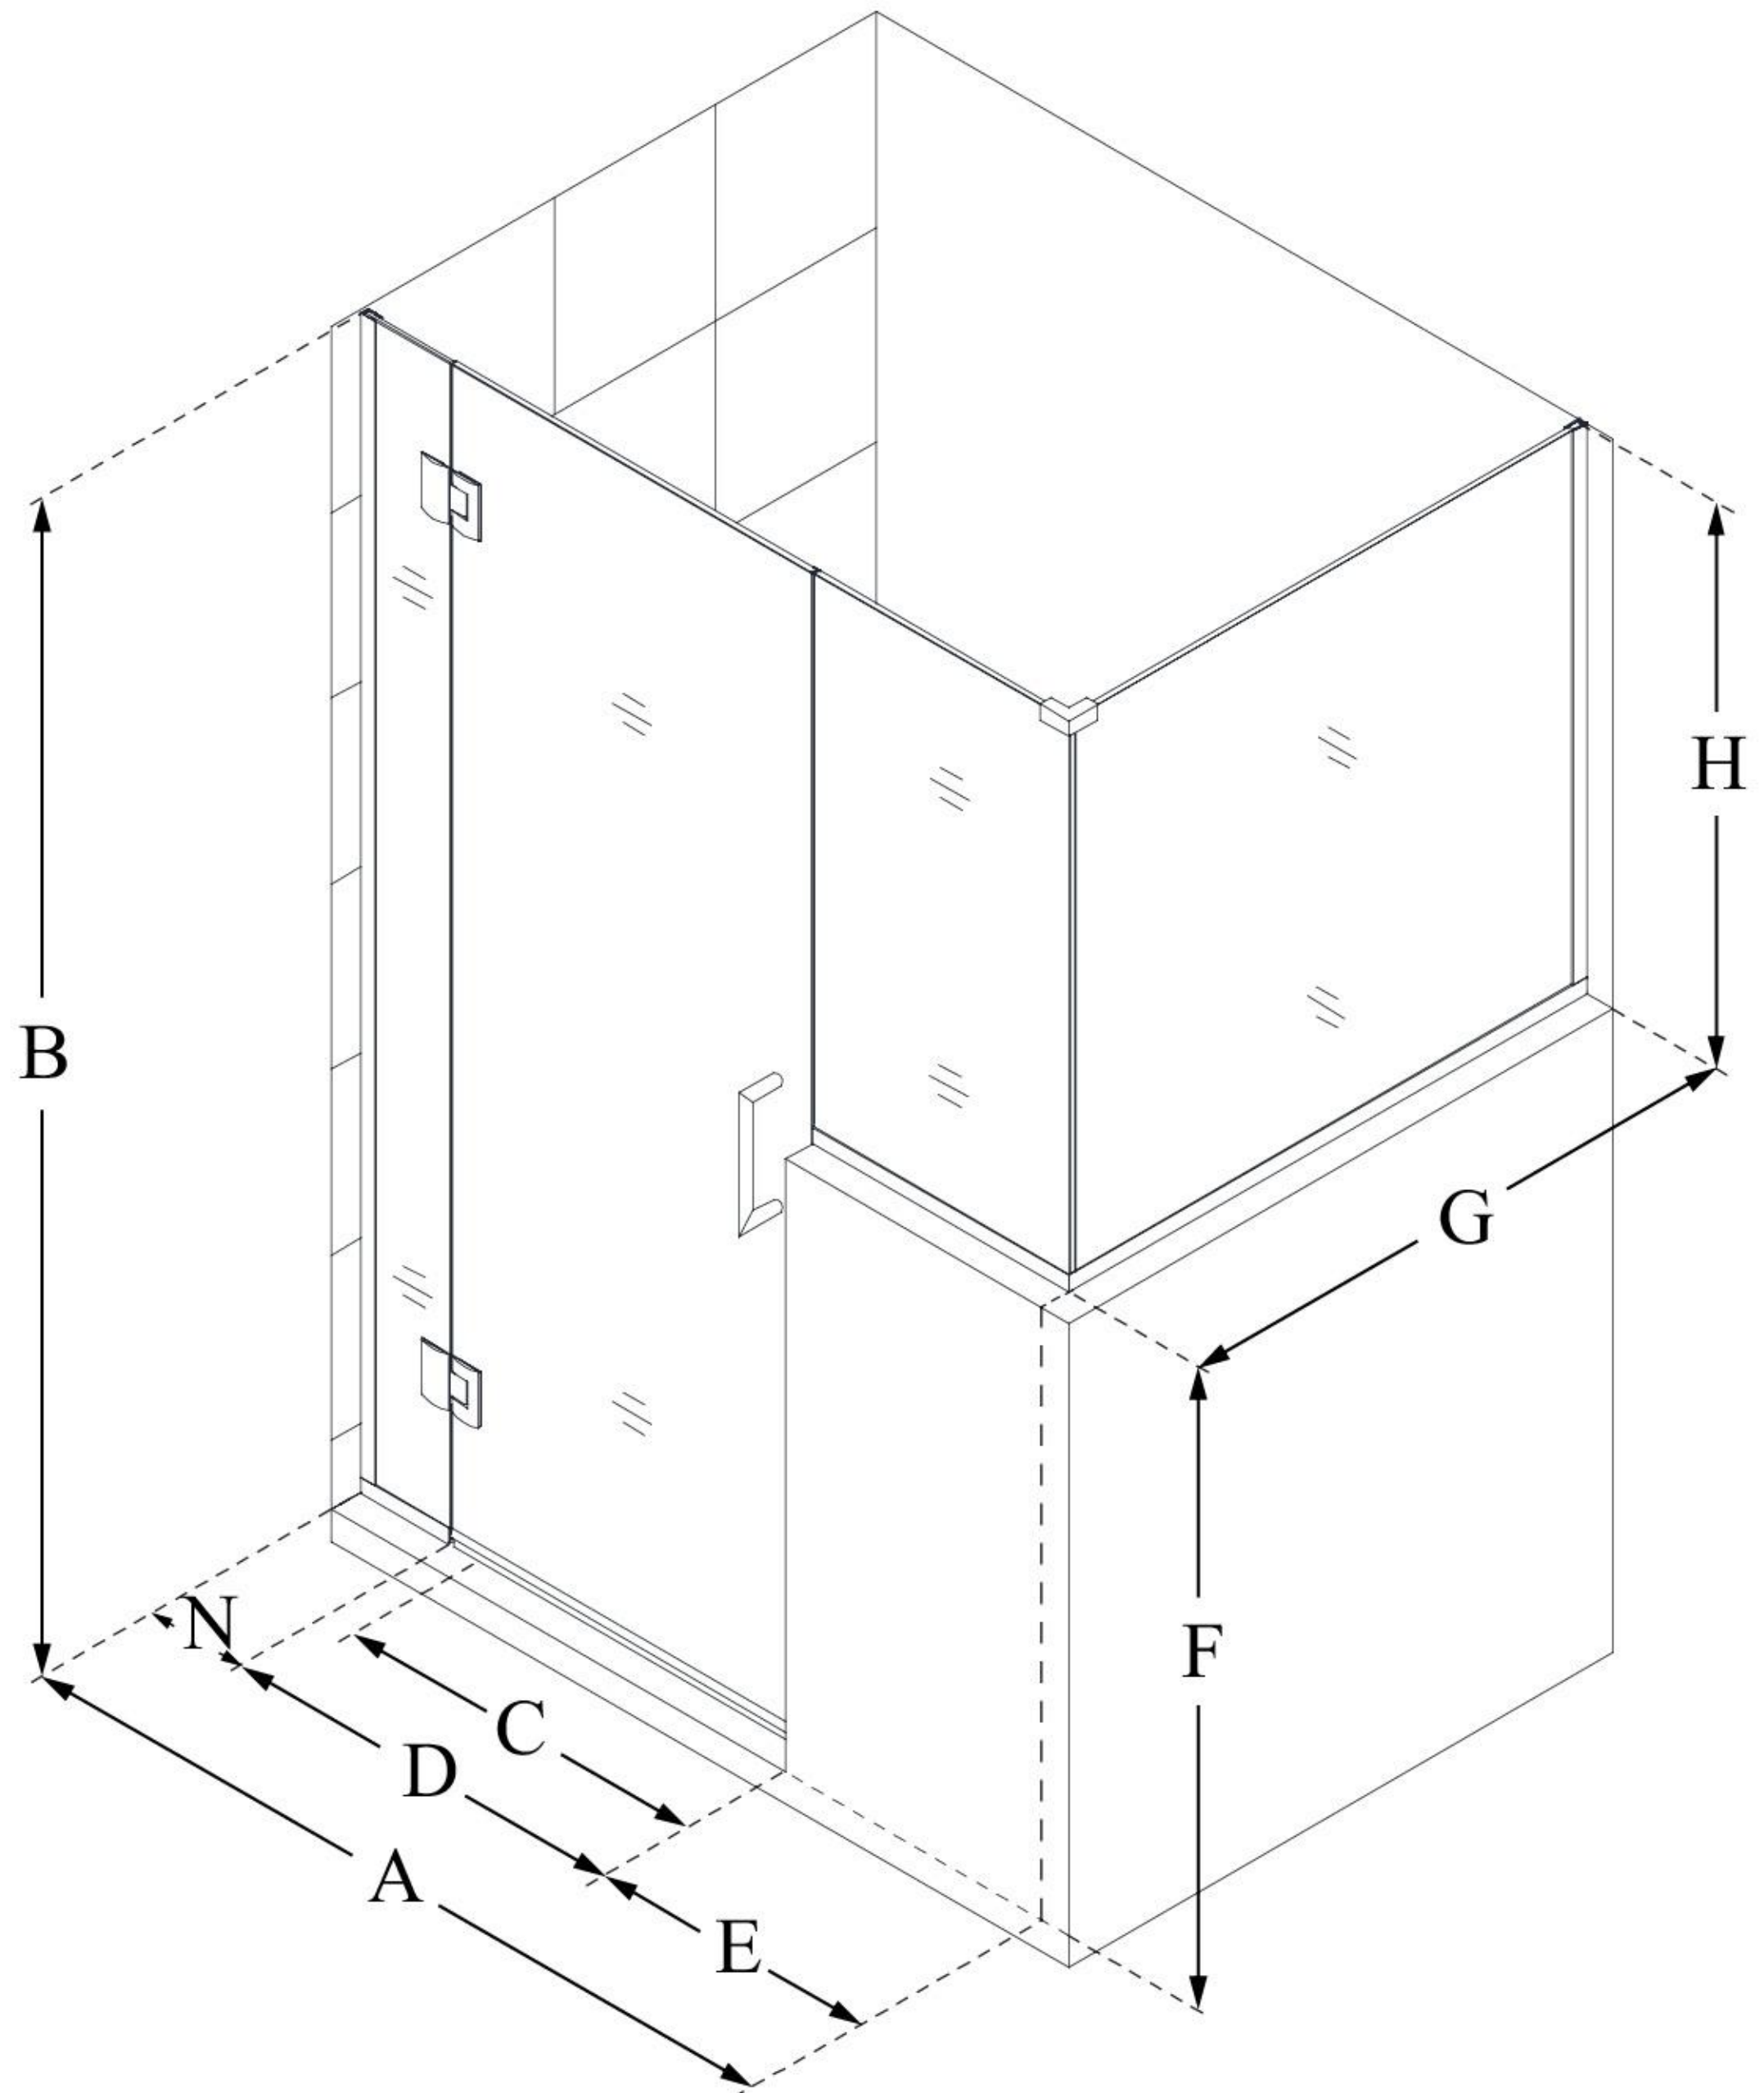

## UNIDOOR-X

DreamLine Unidoor-X 58 in. W x 36 3/8 in. D x 72 in. H Frameless Hinged Shower Enclosure, Clear Glass

SWING DOOR

### CONFIGURATION DIMENSIONS:

**A: 58 in.**

MODEL WIDTH

**B: 72 in.**

MODEL HEIGHT

**C: 27 in.**

ACCESS WIDTH

**D: 28 in.**

DOOR WIDTH

**E: 24 in.**

INLINE BUTTRESS PANEL WIDTH

**F: 38 in.**

BUTTRESS WALL HEIGHT

**G: 36 3/8 in.**

RETURN PANEL WIDTH

**H: 34 in.**

BUTTRESS GLASS HEIGHT

**N: 6 in.**

HINGE PANEL WIDTH

DreamLine reserves the right to update or modify the hardware or materials pictured without prior notice for the purpose of product improvement and customer satisfaction.