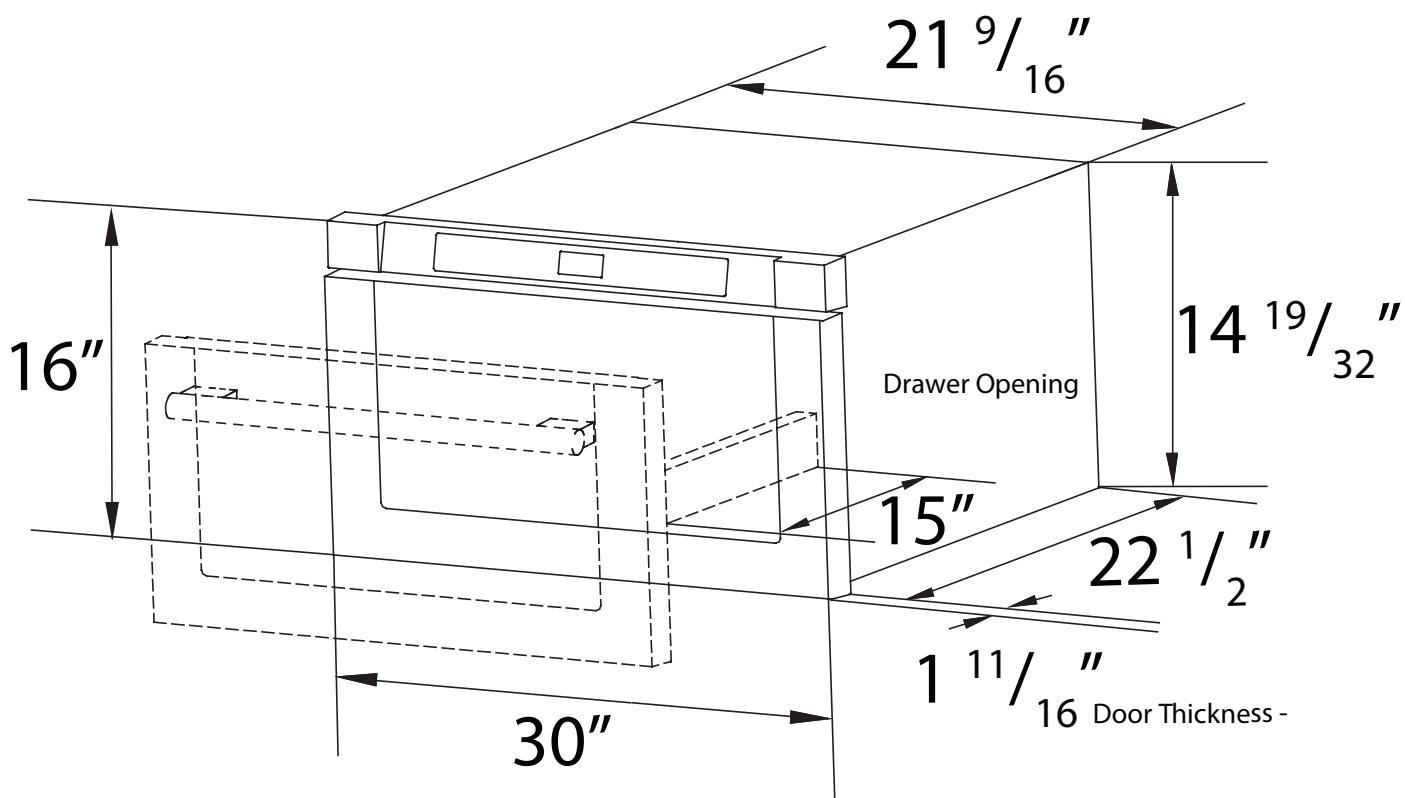

Product Dimensions (WxDxH)(In)	29.9 x 25.2 x 15.7"
Net Weight (Lbs & Kg)	73.4 lbs 33.2kg
Carton Dimensions (WxDxH)(In)	33.5 x 28.5 x 20.5"
Shipping Weight (Lbs)	85 lbs 38.5kg

PRODUCT DIMENSION

CUTOUT DIMENSIONS