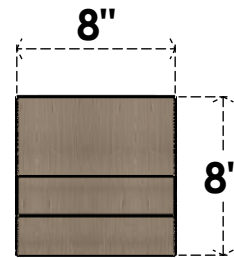

# ITEM NUMBER: CORU08X08X08GRNRCPR

8"W X 8"D X 8"H SERIES 1 WIDE GREENSBORO ROUGH CEDAR TIMBERTHANE FAUX WOOD CORBEL, PRIMED

**SIDE PROFILE**

**FRONT PROFILE**

**ISOMETRIC**

EKENA MILLWORK  
2300 WEST MAIN ST.  
CLARKSVILLE, TX 75426  
TOLL FREE: 866-607-0453  
WWW.EKENAMILLWORK.COM

NOTES

1. INSTALLATION TO BE COMPLETED IN ACCORDANCE WITH MANUFACTURER'S SPECIFICATIONS.
2. DRAWING MAY NOT BE TO SCALE
3. THIS DRAWING IS INTENDED FOR DESIGN AND PLANNING PURPOSES ONLY.
4. ALL INFORMATION CONTAINED HEREIN WAS CURRENT AT THE TIME OF DEVELOPMENT BUT MUST BE REVIEWED AND APPROVED BY THE PRODUCT MANUFACTURER TO BE CONSIDERED ACCURATE.
5. TIMBERTHANE ARCHITECTURAL PRODUCTS ARE MADE FROM HIGH DENSITY URETHANE AND COME FACTORY PRIMED