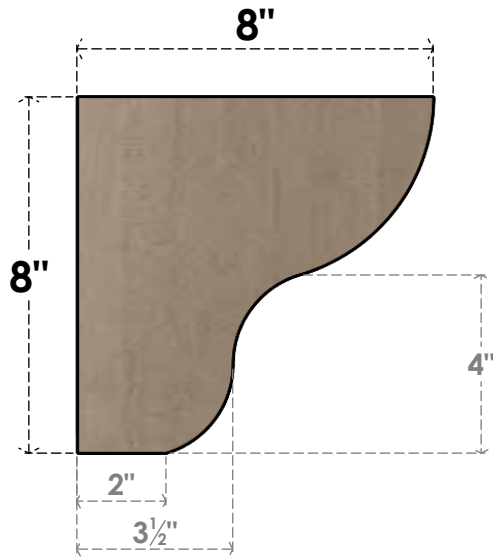

# ITEM NUMBER: CORU08X08X08GRNRCPR

8"W X 8"D X 8"H SERIES 1 WIDE GREENSBORO ROUGH CEDAR TIMBERTHANE FAUX WOOD CORBEL, PRIMED

**SIDE PROFILE**

**FRONT PROFILE**

**ISOMETRIC**

EKENA MILLWORK  
2300 WEST MAIN ST.  
CLARKSVILLE, TX 75426  
TOLL FREE: 866-607-0453  
WWW.EKENAMILLWORK.COM

NOTES

1. INSTALLATION TO BE COMPLETED IN ACCORDANCE WITH MANUFACTURER'S SPECIFICATIONS.
2. DRAWING MAY NOT BE TO SCALE
3. THIS DRAWING IS INTENDED FOR DESIGN AND PLANNING PURPOSES ONLY.
4. ALL INFORMATION CONTAINED HEREIN WAS CURRENT AT THE TIME OF DEVELOPMENT BUT MUST BE REVIEWED AND APPROVED BY THE PRODUCT MANUFACTURER TO BE CONSIDERED ACCURATE.
5. TIMBERTHANE ARCHITECTURAL PRODUCTS ARE MADE FROM HIGH DENSITY URETHANE AND COME FACTORY PRIMED