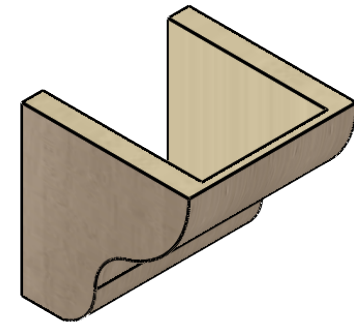

# ITEM NUMBER: CORU08X08X08GRNRCPR

8"W X 8"D X 8"H SERIES 1 WIDE GREENSBORO ROUGH CEDAR TIMBERTHANE FAUX WOOD CORBEL, PRIMED

**SIDE PROFILE**

**FRONT PROFILE**

**ISOMETRIC**

EKENA MILLWORK  
2300 WEST MAIN ST.  
CLARKSVILLE, TX 75426  
TOLL FREE: 866-607-0453  
WWW.EKENAMILLWORK.COM

NOTES

1. INSTALLATION TO BE COMPLETED IN ACCORDANCE WITH MANUFACTURER'S SPECIFICATIONS.
2. DRAWING MAY NOT BE TO SCALE
3. THIS DRAWING IS INTENDED FOR DESIGN AND PLANNING PURPOSES ONLY.
4. ALL INFORMATION CONTAINED HEREIN WAS CURRENT AT THE TIME OF DEVELOPMENT BUT MUST BE REVIEWED AND APPROVED BY THE PRODUCT MANUFACTURER TO BE CONSIDERED ACCURATE.
5. TIMBERTHANE ARCHITECTURAL PRODUCTS ARE MADE FROM HIGH DENSITY URETHANE AND COME FACTORY PRIMED