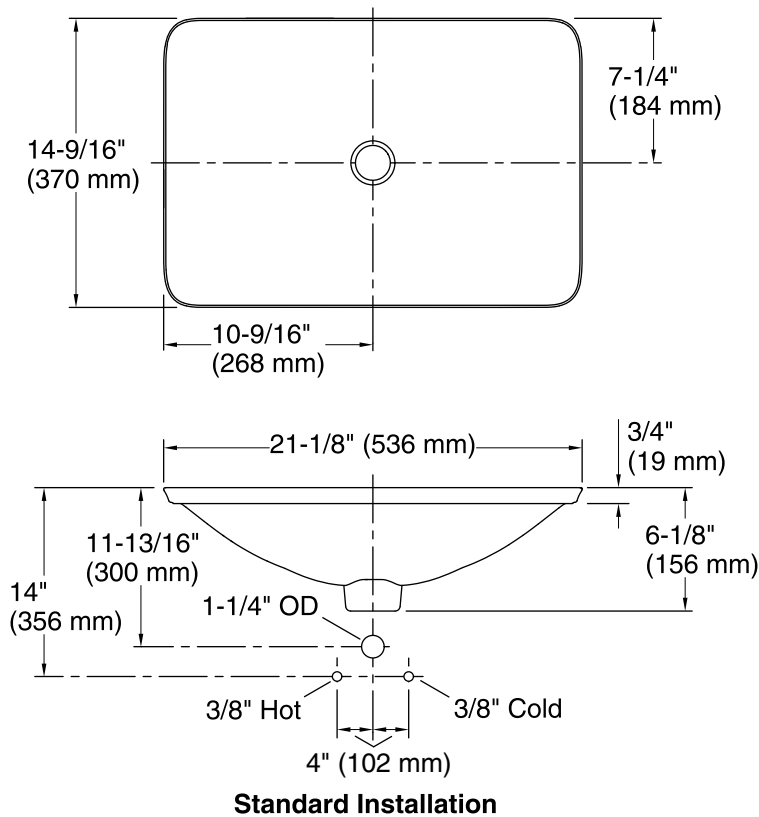

## Features

- Vitreous china with decorative design.
- Wading Pool®
- 21-1/8" x 14-9/16" rectangle.
- Without overflow.

ADA

### Technical Information

All product dimensions are nominal.

Bowl configuration:	Single
Installation:	Drop-in, Vessel
Bowl area (Only)	Length: 21-1/8" (536 mm) Width: 14-9/16" (370 mm) Bowl depth: 4-1/8" (105 mm) Water depth: 4-1/8" (105 mm)
Template:	1242828, required, included