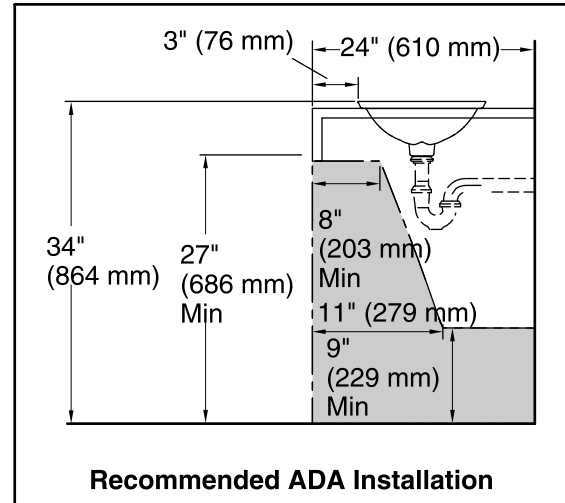

### Technical Information

All product dimensions are nominal.

Bowl configuration:	Single
Installation:	Drop-in, Vessel
Bowl area (Only)	Length: 21-1/8" (536 mm) Width: 14-9/16" (370 mm) Bowl depth: 4-1/8" (105 mm) Water depth: 4-1/8" (105 mm)
Template:	1242828, required, included