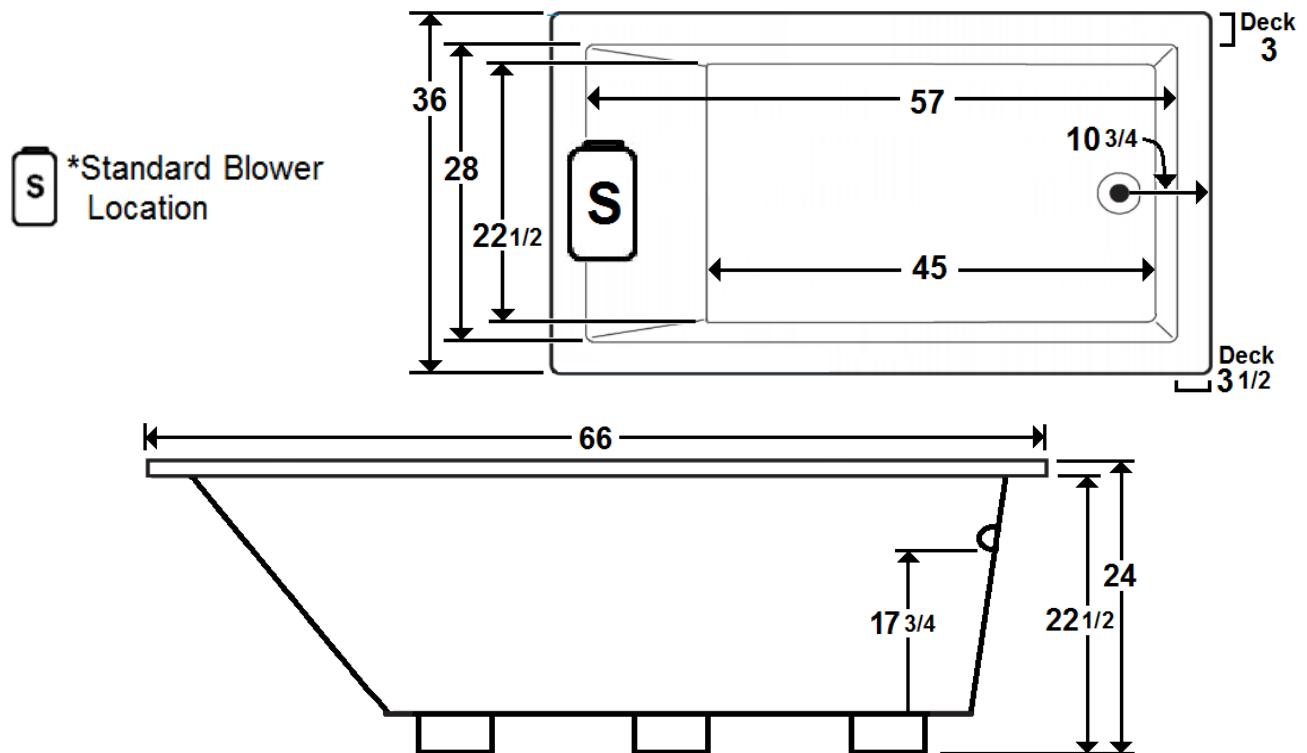

PARKER 6

66" x 36" Drop-In Acrylic Air Bath

Model Number
6636PA064
Drop-In Air Bath in White

Features

- 10.5 Amp blower w/ 20 high output lateral air jets
- Variable speed blower with automatic purge
- Includes Wave & Pulse modes
- Textured floor
- Constructed of high-gloss durable acrylic
- Deep bathing well
- Limited lifetime warranty
- Can be installed as an undermount
- Made in the USA

All dimensions are +/- 1/2" and subject to change without notice

Technical Information

- Weight: 184 lbs.
- Water Depth to Overflow: 17 3/4"
- Water Capacity: 93 gal.
- Sump Dimension: 45" x 22 1/2"

Electrical Requirements