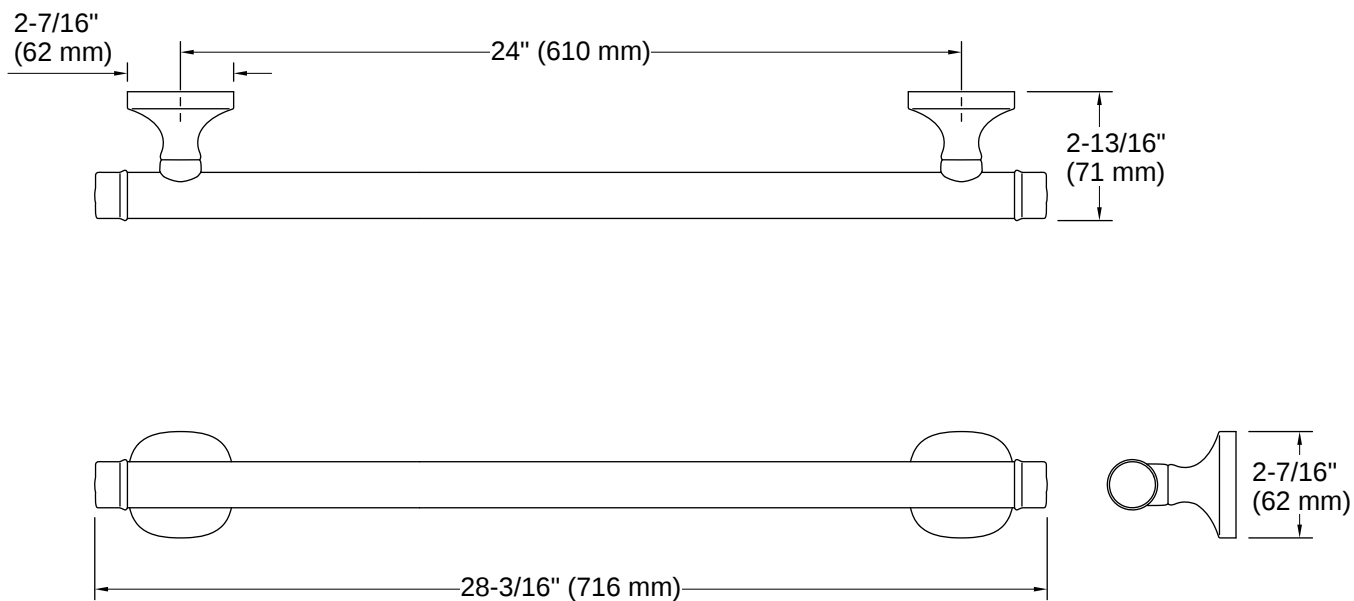

Installation Notes

Install this product according to the installation instructions.

ADA compliant when installed to the specific requirements of these regulations.