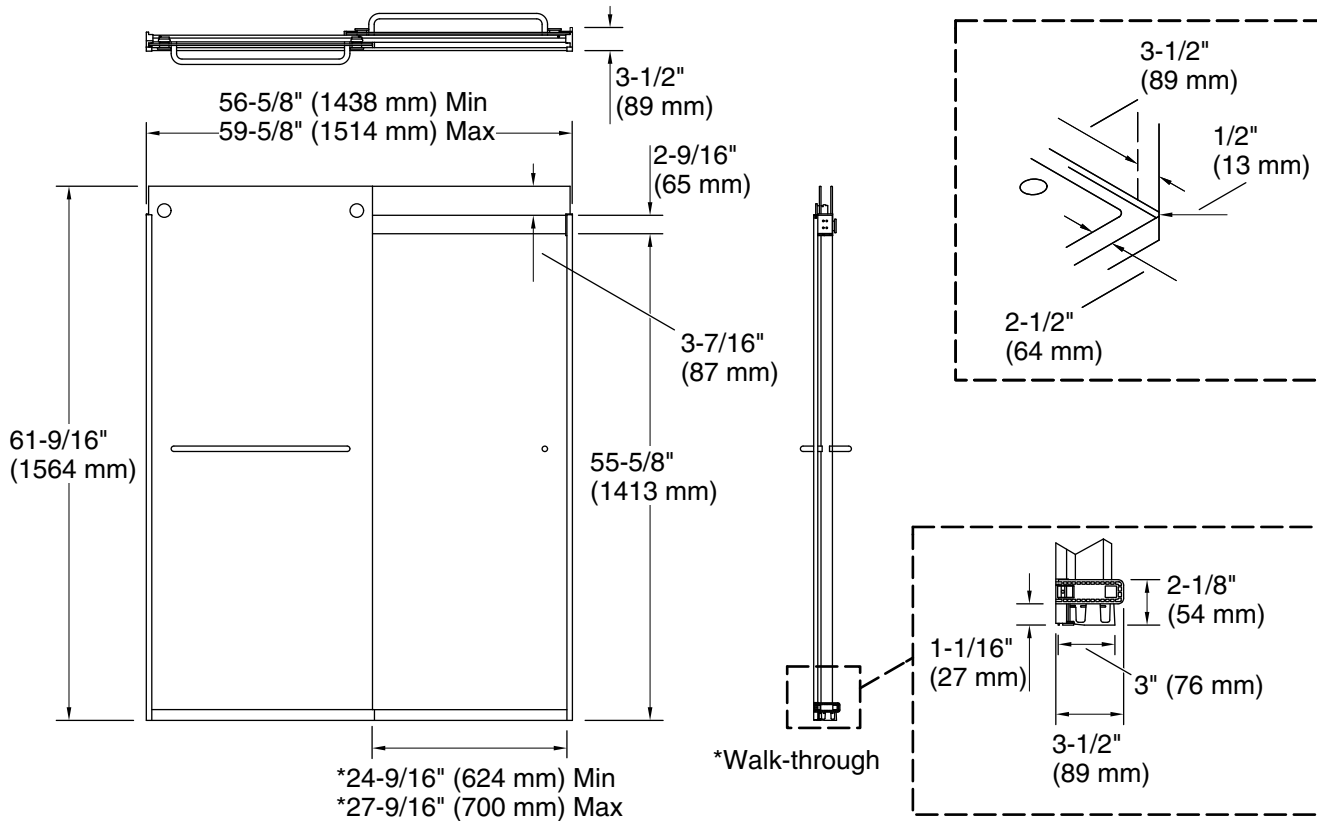

### Features

- Frameless 1/4" (6 mm) thick frosted tempered glass
- Innovative roller design simplifies installation and provides out-of-plumb adjustability while glass is installed
- Cushioned center guide provides smooth, quiet sliding action
- Gently curved towel bars, inside and outside, provide integrated storage on the door
- CleanCoat®+ glass coating creates a hydrophobic barrier that repels water, soap scum, and residue, saving time and protecting shower doors 10 times longer than original CleanCoat. (Based on 2021 internal wear/abrasion testing using a microfiber cloth.)
- Tempered glass ensures enhanced safety and durability

## Technical Information

All product dimensions are nominal.

Base-To-Wall	1/2" (13 mm)
Radius – Max:	
Shower Ledge Min	2-1/2" (64 mm)
Flat:	
Shower Wall Min	3-1/2" (89 mm)
Flat:	

## Notes

Install this product according to the installation guide.

If replacing a shower door, the narrow wall jamb design of this door may not cover the existing shower door holes.

The vertical opening should be a minimum of 64-1/2" (1638 mm) to allow for installation clearance.