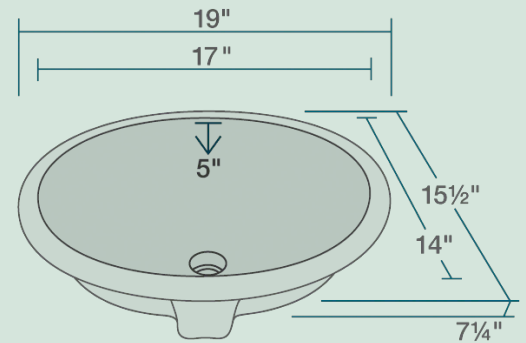

19" x 15 1/2" x 7 1/4"  
 Undermount Installation  
 21" Minimum Cabinet Size  
 True Vitreous China  
 Multiple Colors Available  
 Cardboard Cutout Template Included  
 Installation Hardware Included  
 cUPC Certified (Uniform Plumbing Code)  
 Lifetime Warranty