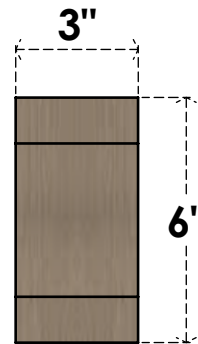

ITEM NUMBER: CORU03X09X06ALPRCPR

3"W X 9"D X 6"H SERIES 3 CLASSIC ALPINE ROUGH CEDAR TIMBERTHANE
FAUX WOOD CORBEL, PRIMED

SIDE PROFILE

FRONT PROFILE

ISOMETRIC

EKENA MILLWORK
2300 WEST MAIN ST.
CLARKSVILLE, TX 75426
TOLL FREE: 866-607-0453
WWW.EKENAMILLWORK.COM