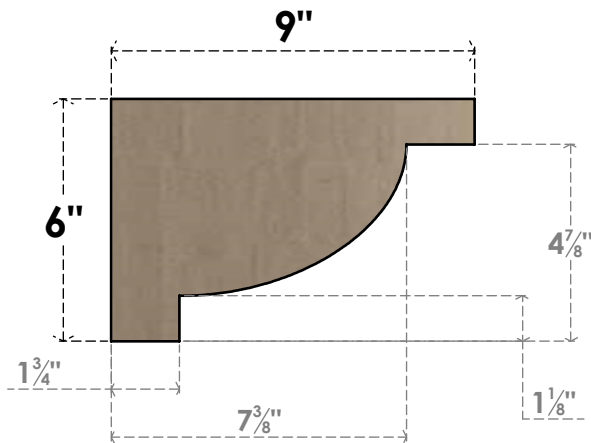

ITEM NUMBER: CORU03X09X06ALPRCPR

3"W X 9"D X 6"H SERIES 3 CLASSIC ALPINE ROUGH CEDAR TIMBERTHANE
FAUX WOOD CORBEL, PRIMED

SIDE PROFILE

FRONT PROFILE

ISOMETRIC

EKENA MILLWORK
2300 WEST MAIN ST.
CLARKSVILLE, TX 75426
TOLL FREE: 866-607-0453
WWW.EKENAMILLWORK.COM

NOTES

1. INSTALLATION TO BE COMPLETED IN ACCORDANCE WITH MANUFACTURER'S SPECIFICATIONS.
2. DRAWING MAY NOT BE TO SCALE
3. THIS DRAWING IS INTENDED FOR DESIGN AND PLANNING PURPOSES ONLY.
4. ALL INFORMATION CONTAINED HEREIN WAS CURRENT AT THE TIME OF DEVELOPMENT BUT MUST BE REVIEWED AND APPROVED BY THE PRODUCT MANUFACTURER TO BE CONSIDERED ACCURATE.
5. TIMBERTHANE ARCHITECTURAL PRODUCTS ARE MADE FROM HIGH DENSITY URETHANE AND COME FACTORY PRIMED