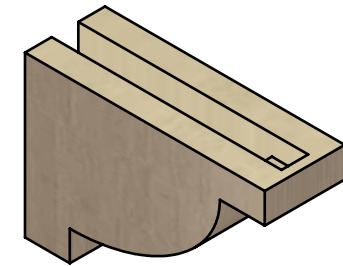

ITEM NUMBER: CORU03X09X06ALPRCPR

3"W X 9"D X 6"H SERIES 3 CLASSIC ALPINE ROUGH CEDAR TIMBERTHANE
FAUX WOOD CORBEL, PRIMED

SIDE PROFILE

FRONT PROFILE

ISOMETRIC

EKENA MILLWORK
2300 WEST MAIN ST.
CLARKSVILLE, TX 75426
TOLL FREE: 866-607-0453
WWW.EKENAMILLWORK.COM