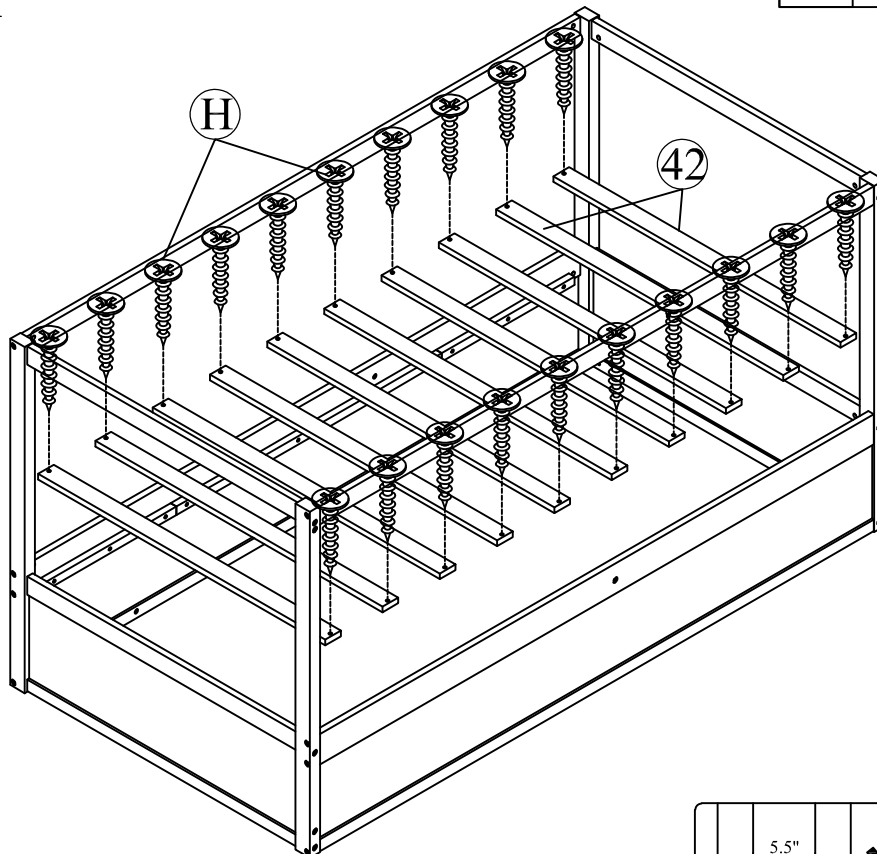

STEP 4:

(H)		20