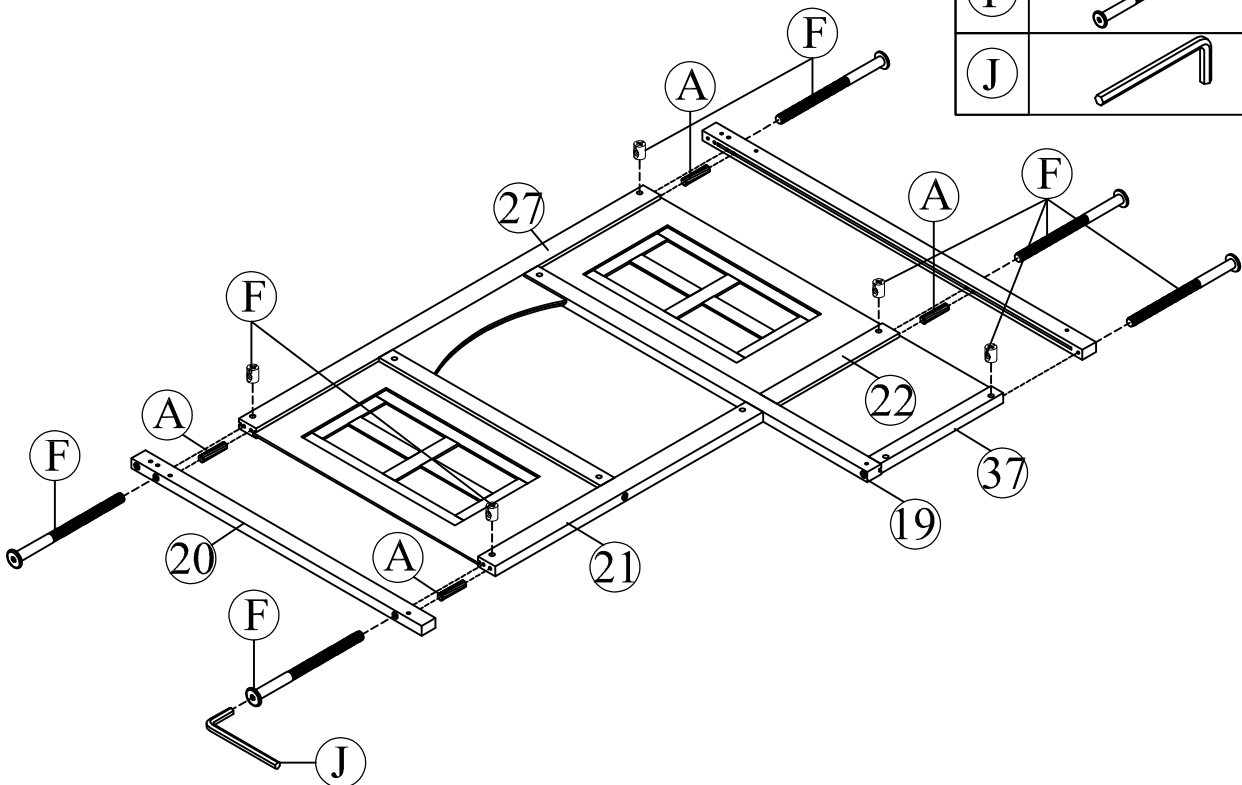

STEP 8:

(A)		04
(F)		05
(J)		01