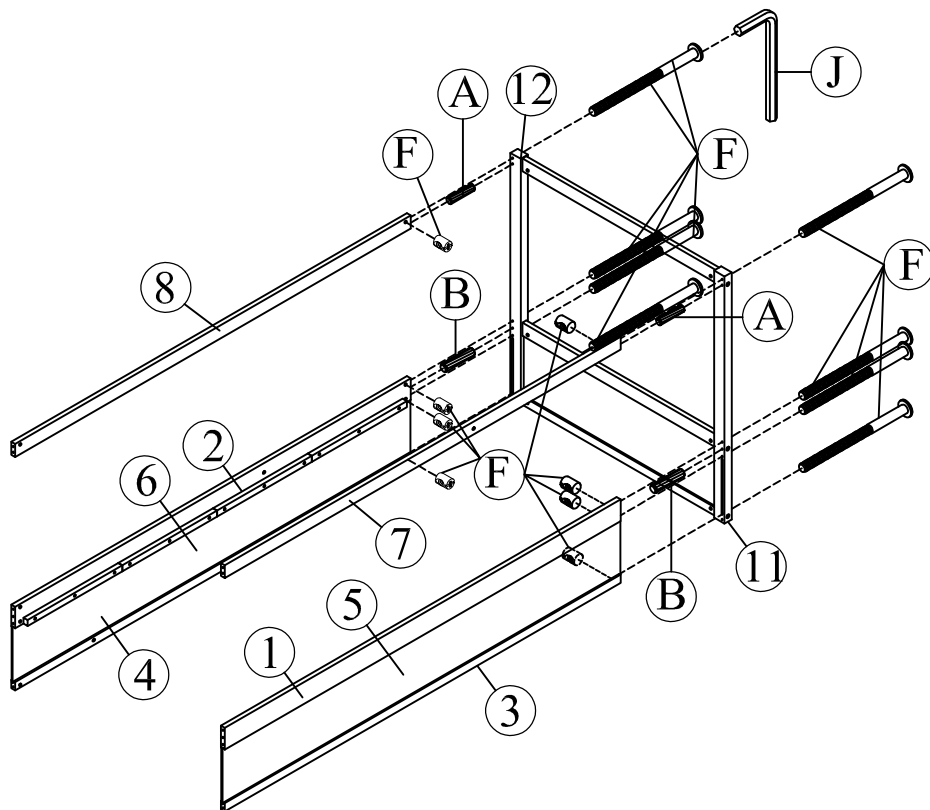

Hardware List (WF294051)

No.	OUTLOOK	DESC	QTY
A		Dowel Ø8*30mm	37
B		Dowel Ø10*40mm	04
C		Screws Ø6.5*70mm	04
D		Bolts 1/4"*25mm	02
E		Bolts 1/4"*30mm	09
F		Bolts 1/4"*70mm	33
G		Bolts 1/4"*100mm	12
H		Screws #8*25mm	20
I		Round head screw #8*20mm	84
J		Allen key 60*22*4mm	01

ASSEMBLY TOOLS REQUIRED (NOT INCLUDED)

STEP 1:

(A)		08
(G)		12
(J)		01

STEP 2:

(A)		02
(B)		02
(F)		08
(J)		01

STEP 3:

(A)		02
(B)		02
(F)		08
(J)		01

STEP 4: