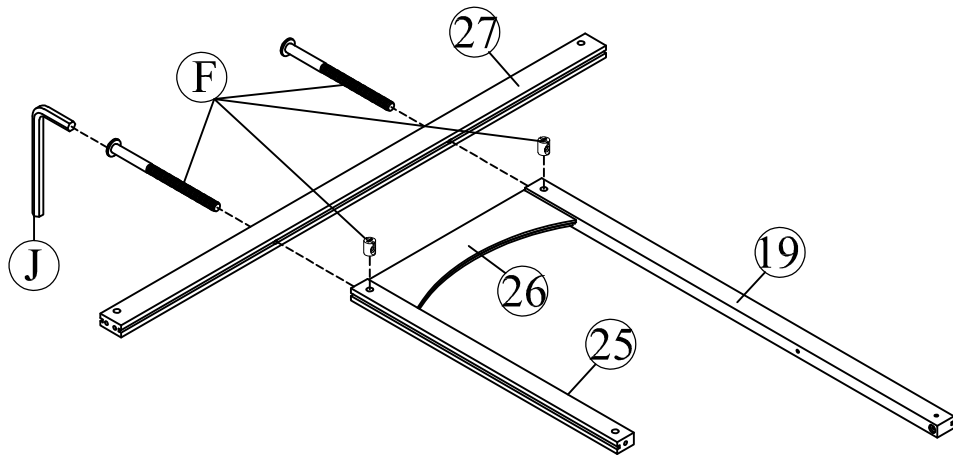

Hardware List (WF294051)

No.	OUTLOOK	DESC	QTY
A		Dowel Ø8*30mm	37
B		Dowel Ø10*40mm	04
C		Screws Ø6.5*70mm	04
D		Bolts 1/4"*25mm	02
E		Bolts 1/4"*30mm	09
F		Bolts 1/4"*70mm	33
G		Bolts 1/4"*100mm	12
H		Screws #8*25mm	20
I		Round head screw #8*20mm	84
J		Allen key 60*22*4mm	01

ASSEMBLY TOOLS REQUIRED (NOT INCLUDED)

STEP 1:

(A)		08
(G)		12
(J)		01

STEP 2:

(A)		02
(B)		02
(F)		08
(J)		01

STEP 3:

(A)		02
(B)		02
(F)		08
(J)		01

STEP 4:

(H)		20
-----	---	----

STEP 5:

(F)		02
(J)		01

STEP 6:

(F)		01
(J)		01

STEP 7:

(A)		01
(F)		01
(J)		01

STEP 8: