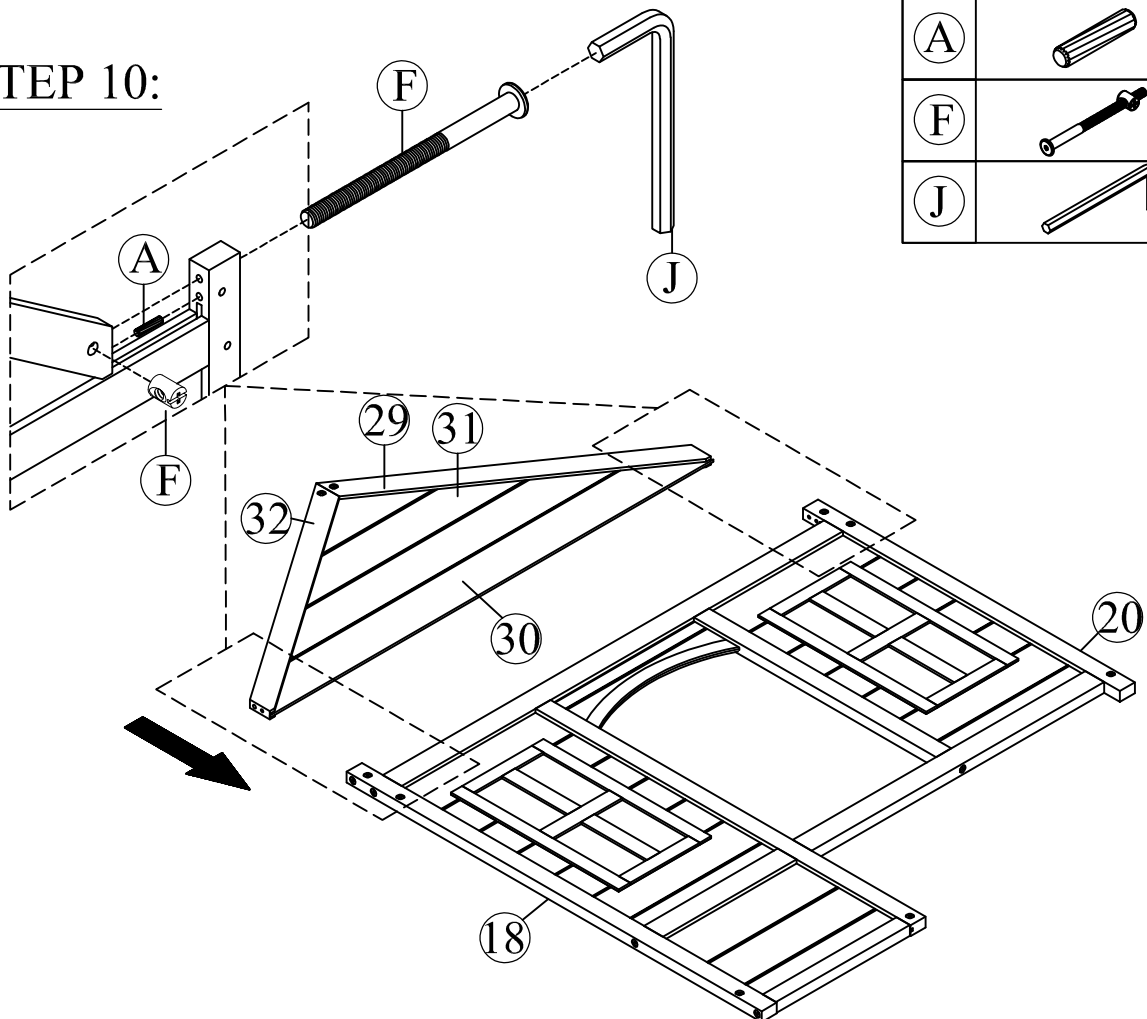

Hardware List (WF294051)

No.	OUTLOOK	DESC	QTY
A		Dowel Ø8*30mm	37
B		Dowel Ø10*40mm	04
C		Screws Ø6.5*70mm	04
D		Bolts 1/4"*25mm	02
E		Bolts 1/4"*30mm	09
F		Bolts 1/4"*70mm	33
G		Bolts 1/4"*100mm	12
H		Screws #8*25mm	20
I		Round head screw #8*20mm	84
J		Allen key 60*22*4mm	01

(A)		04
(F)		05
(J)		01

STEP 9:

(A)		04
-----	---	----

STEP 10:

(A)		02
(F)		02
(J)		01

STEP 11:

(A)		02
(F)		02
(J)		01

STEP 12: