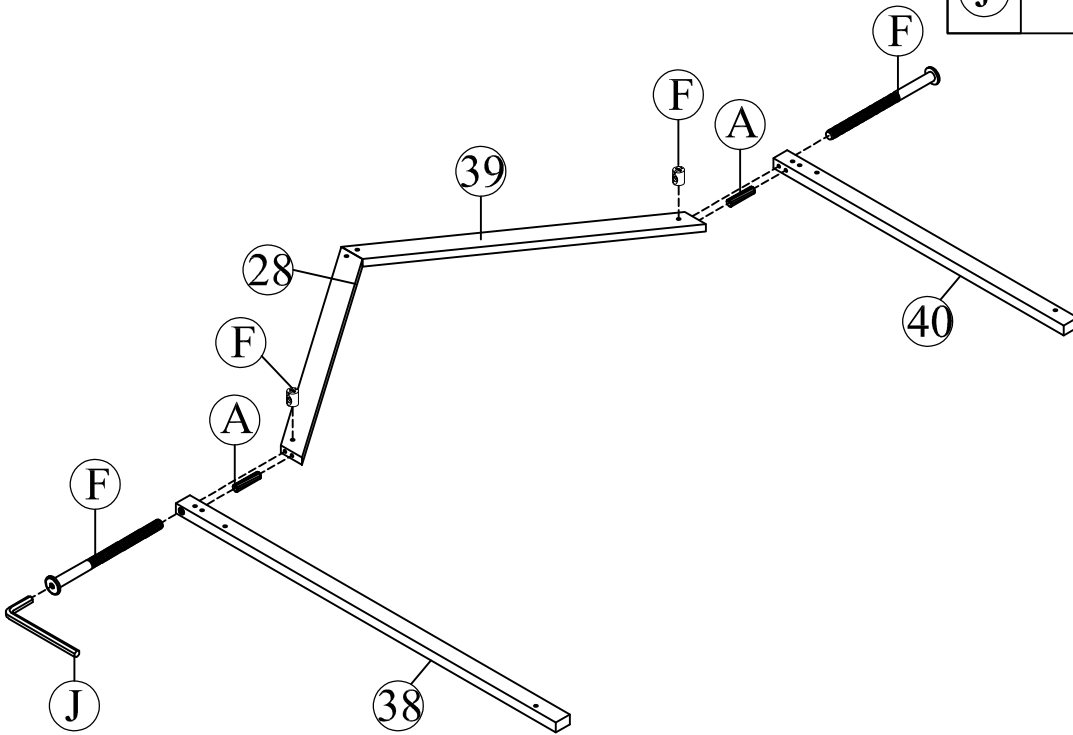

Hardware List (WF294051)

No.	OUTLOOK	DESC	QTY
A		Dowel Ø8*30mm	37
B		Dowel Ø10*40mm	04
C		Screws Ø6.5*70mm	04
D		Bolts 1/4"*25mm	02
E		Bolts 1/4"*30mm	09
F		Bolts 1/4"*70mm	33
G		Bolts 1/4"*100mm	12
H		Screws #8*25mm	20
I		Round head screw #8*20mm	84
J		Allen key 60*22*4mm	01

(A)		04
(F)		05
(J)		01

STEP 9:

(A)		04
-----	---	----

STEP 10:

(A)		02
(F)		02
(J)		01

STEP 11:

(A)		02
(F)		02
(J)		01

STEP 12: