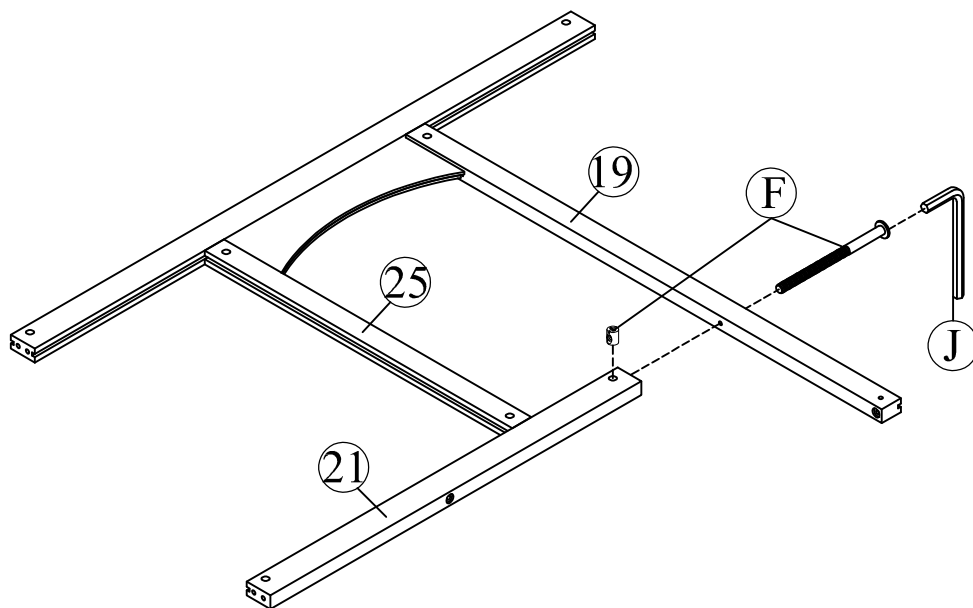

Hardware List (WF294051)

No.	OUTLOOK	DESC	QTY
A		Dowel Ø8*30mm	37
B		Dowel Ø10*40mm	04
C		Screws Ø6.5*70mm	04
D		Bolts 1/4"*25mm	02
E		Bolts 1/4"*30mm	09
F		Bolts 1/4"*70mm	33
G		Bolts 1/4"*100mm	12
H		Screws #8*25mm	20
I		Round head screw #8*20mm	84
J		Allen key 60*22*4mm	01

(H)		20
-----	---	----

STEP 5:

(F)		02
(J)		01

STEP 6:

(F)		01
(J)		01

STEP 7:

(A)		01
(F)		01
(J)		01

STEP 8: