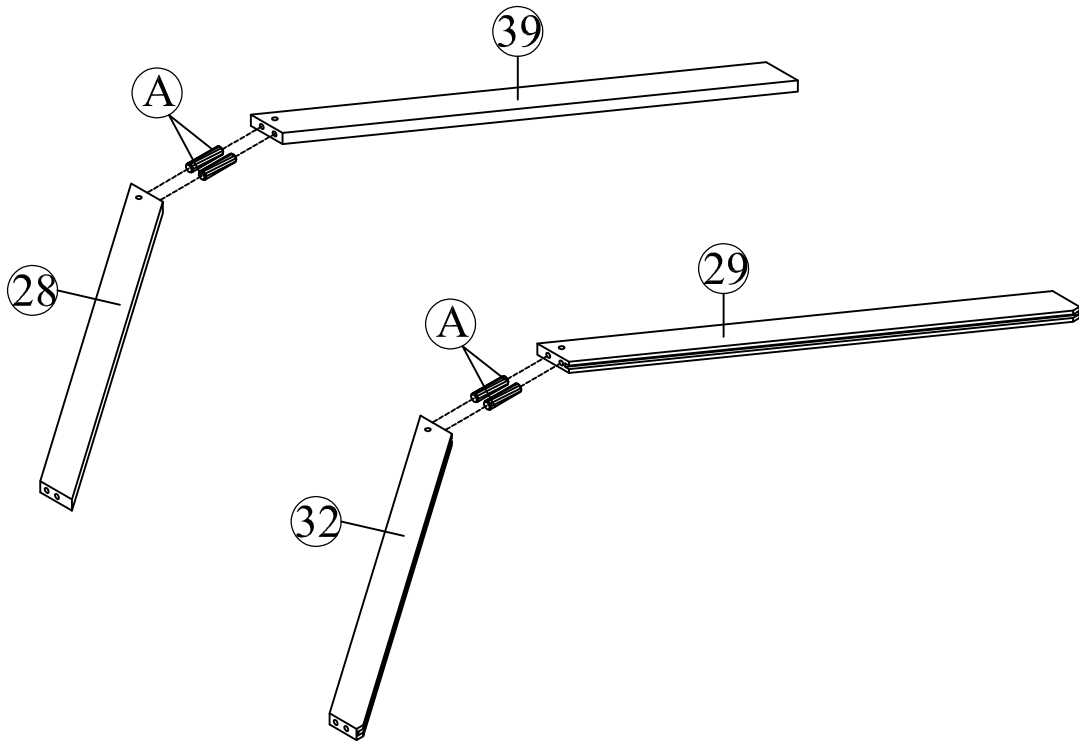

STEP 9:

(A)		04