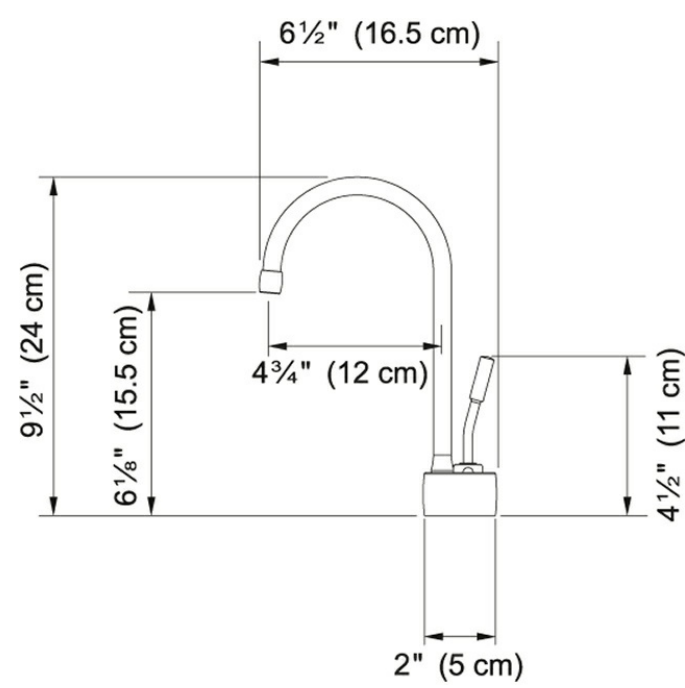

LB7200C Polished Chrome

Product Picture

Technical Drawing

Product Information

Version	Hot & Filtered Cold Water Dispenser
Where to buy	Showroom
Countertop hole diameter	1 3/8"

Article Numbers

FUN#	120.0504.404
US Part Number	LB7200C