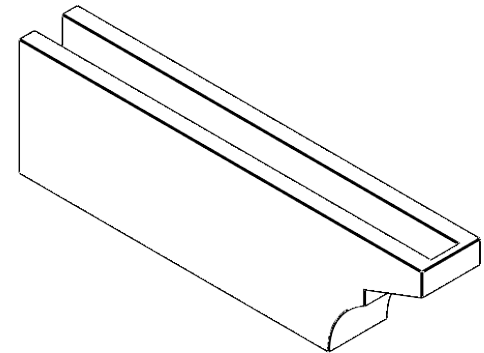

# ITEM NUMBER: RFTURO040X08000X28000X008MON00RCPR

4"W X 8"H X 28"L TIMBERTHANE ROUGH CEDAR MONTEREY FAUX WOOD OPEN RAFTER TAIL, 8"L  
END, PRIMED TAN **28"**

**SIDE PROFILE**

**FRONT PROFILE**

**ISOMETRIC**

GENERATED DATE : 03/02/2023

EKENA MILLWORK  
2300 WEST MAIN ST.  
CLARKSVILLE, TX 75426  
TOLL FREE: 866-607-0453  
WWW.EKENAMILLWORK.COM

**NOTES**

1. INSTALLATION TO BE COMPLETED IN ACCORDANCE WITH MANUFACTURER'S SPECIFICATIONS.
2. DRAWING MAY NOT BE TO SCALE
3. THIS DRAWING IS INTENDED FOR DESIGN AND PLANNING PURPOSES ONLY.
4. ALL INFORMATION CONTAINED HEREIN WAS CURRENT AT THE TIME OF DEVELOPMENT BUT MUST BE REVIEWED AND APPROVED BY THE PRODUCT MANUFACTURER TO BE CONSIDERED ACCURATE.
5. TIMBERTHANE ARCHITECTURAL PRODUCTS ARE MADE FROM HIGH DENSITY URETHANE AND COME FACTORY PRIMED