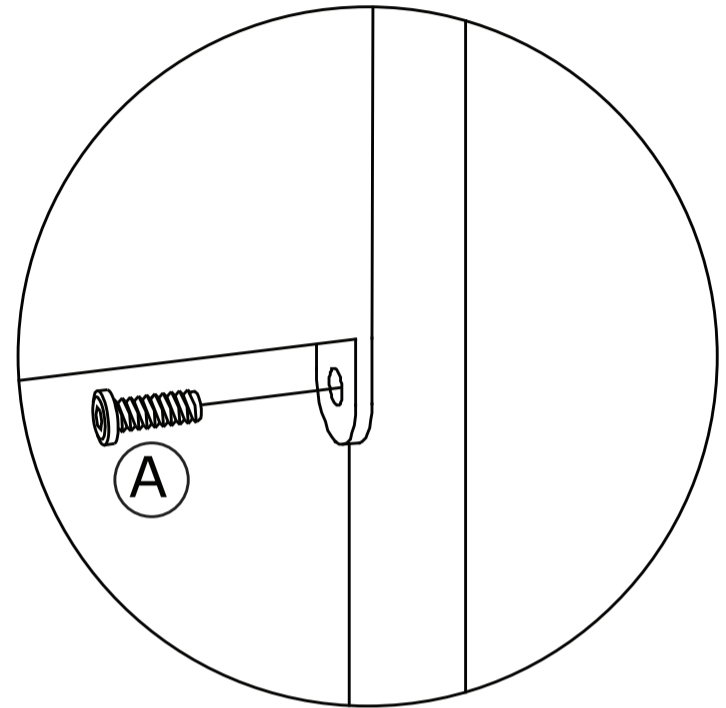

Ⓒ x8

M6x18x2mm
Steel washer/
Rondelle Acier
M6x18x2mm

Ⓓ x8

M6x35mm Bolt/
Boulon M6x35mm

Ⓔ x8

M4 Allen key/
Clé Allen M4

Ⓕ x2

1 **X4**

2 X4

3 X4

4 X4

5 X4

5

6 Finished / Complété