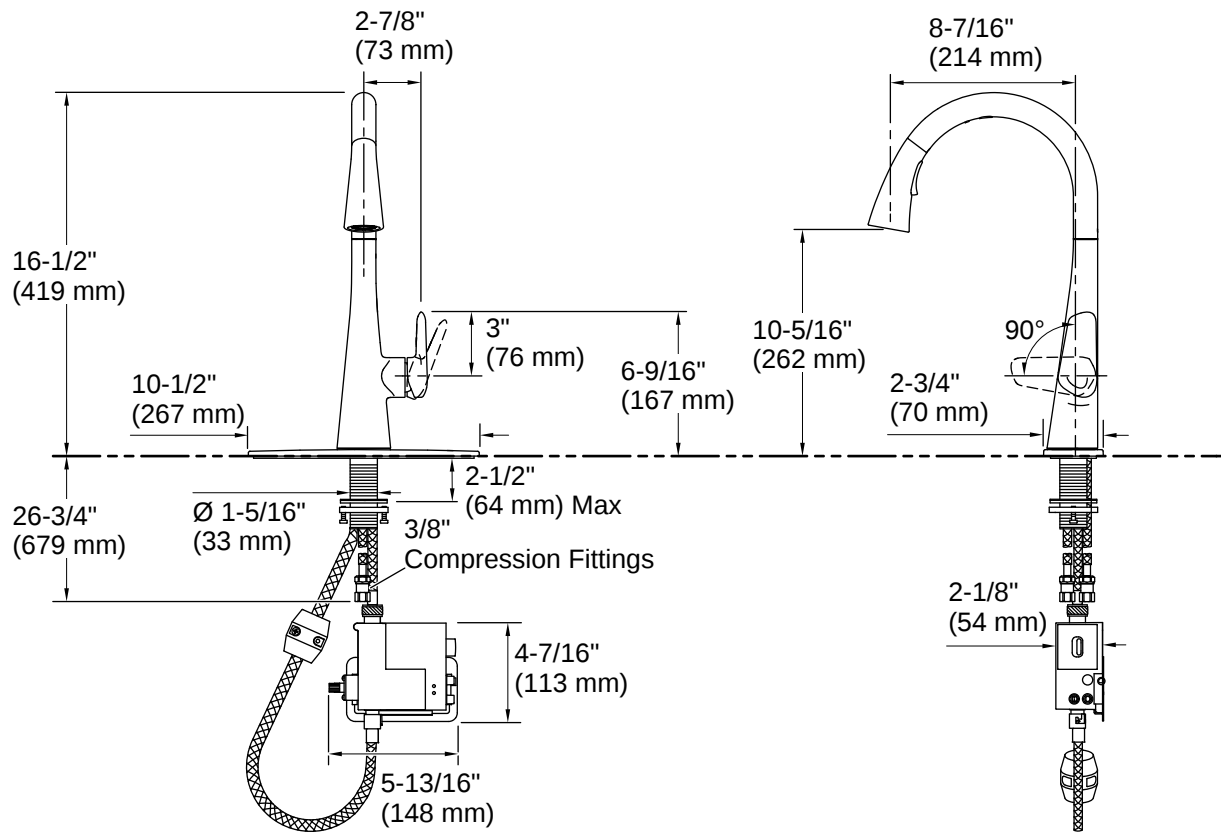

Spout

Spout Reach: 9" (229 mm)

Flow Rate

Faucet Flow Rate: 1.5 gpm (5.7 l/min)

Valves

Included Valve: Ceramic disc

Material

- Premium metal construction for durability and reliability
- Select KOHLER finishes feature ScratchShield® technology which withstands even the toughest daily use

Recommended Products/Accessories

K-23723 Faucet cleaner

Installation

- Installs with 1- or 3-hole sink (escutcheon plate included)
- Flexible supply lines and quick-connect fittings simplify installation
- Longer shank works with countertops up to 2½" inches thick and is easy to install.