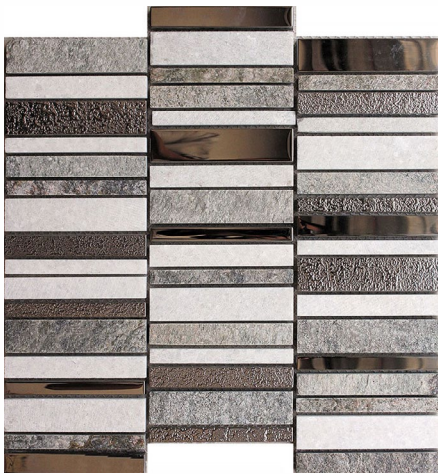

STAX QUARTZ

Product Code	APLHTC88535-MA
Material	Glass, Stone
Surface	Polished, Textured
Sheet Size	11.8x11.8"
Thickness	5/16"
Sheet Coverage Area	0.967
Chip Size	3.9x0.9 + 3.9x0.6 + 3.9x0.4"
Quantity in a box	5 sh./box
Sq.ft/box	4.835
Lead Time	Stocked