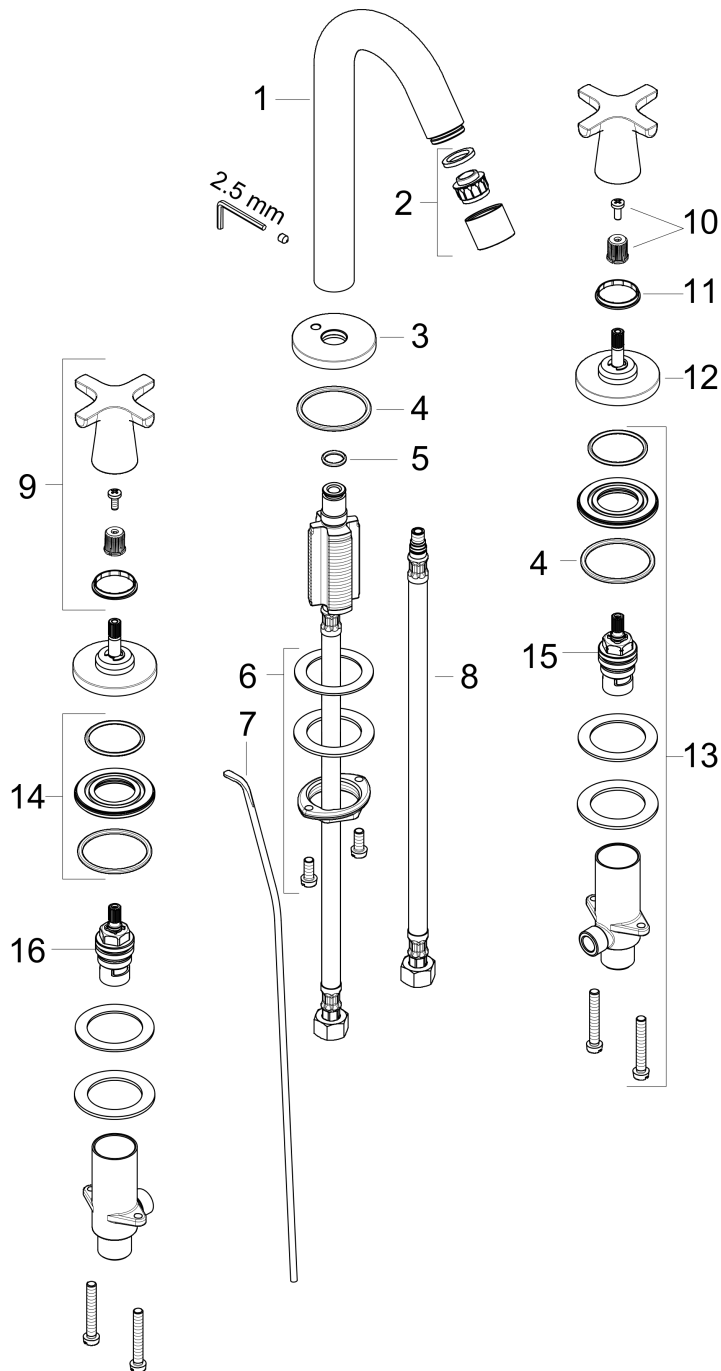

Logis Classic

Logis Classic Widespread Faucet, 1.2 GPM

Finishes : brushed nickel Part no. : 71323821

Exploded drawing

Year of production: >01/17

Logis Classic

Logis Classic Widespread Faucet, 1.2 GPM

Finishes : **brushed nickel** Part no. : **71323821**

Spare parts list

Year of production: >01/17

Pos.	Description	Part no.	Price	PU
1	spout cpl.	95339820	-	1
2	aerator M24x1 (4,5 l/min)	92812820	-	1
3	escutcheon for spout	97505820	-	1
4	O-ring 40x3	92634000	-	1
5	O-ring 11x2	98127000	-	1
6	fixing set (Ø 32)	13961000	-	1
7	pull rod	96657820	-	1
8	connection hose 18½" M8x0,75 3/8"	96321001	-	1
9	handle	92222820	-	1
10	handle fixing set	98932000	-	1
11	set of color-rings cold / hot water	92225000	-	1
12	escutcheon Ø 52 mm	97285820	-	1
13	stop valve cpl.	97357001	-	1
14	nut	92854000	-	1
15	shut off unit right closing	94009000	-	1
16	shut off unit left closing	94008000	-	1
a	pop up waste	88509820	-	1