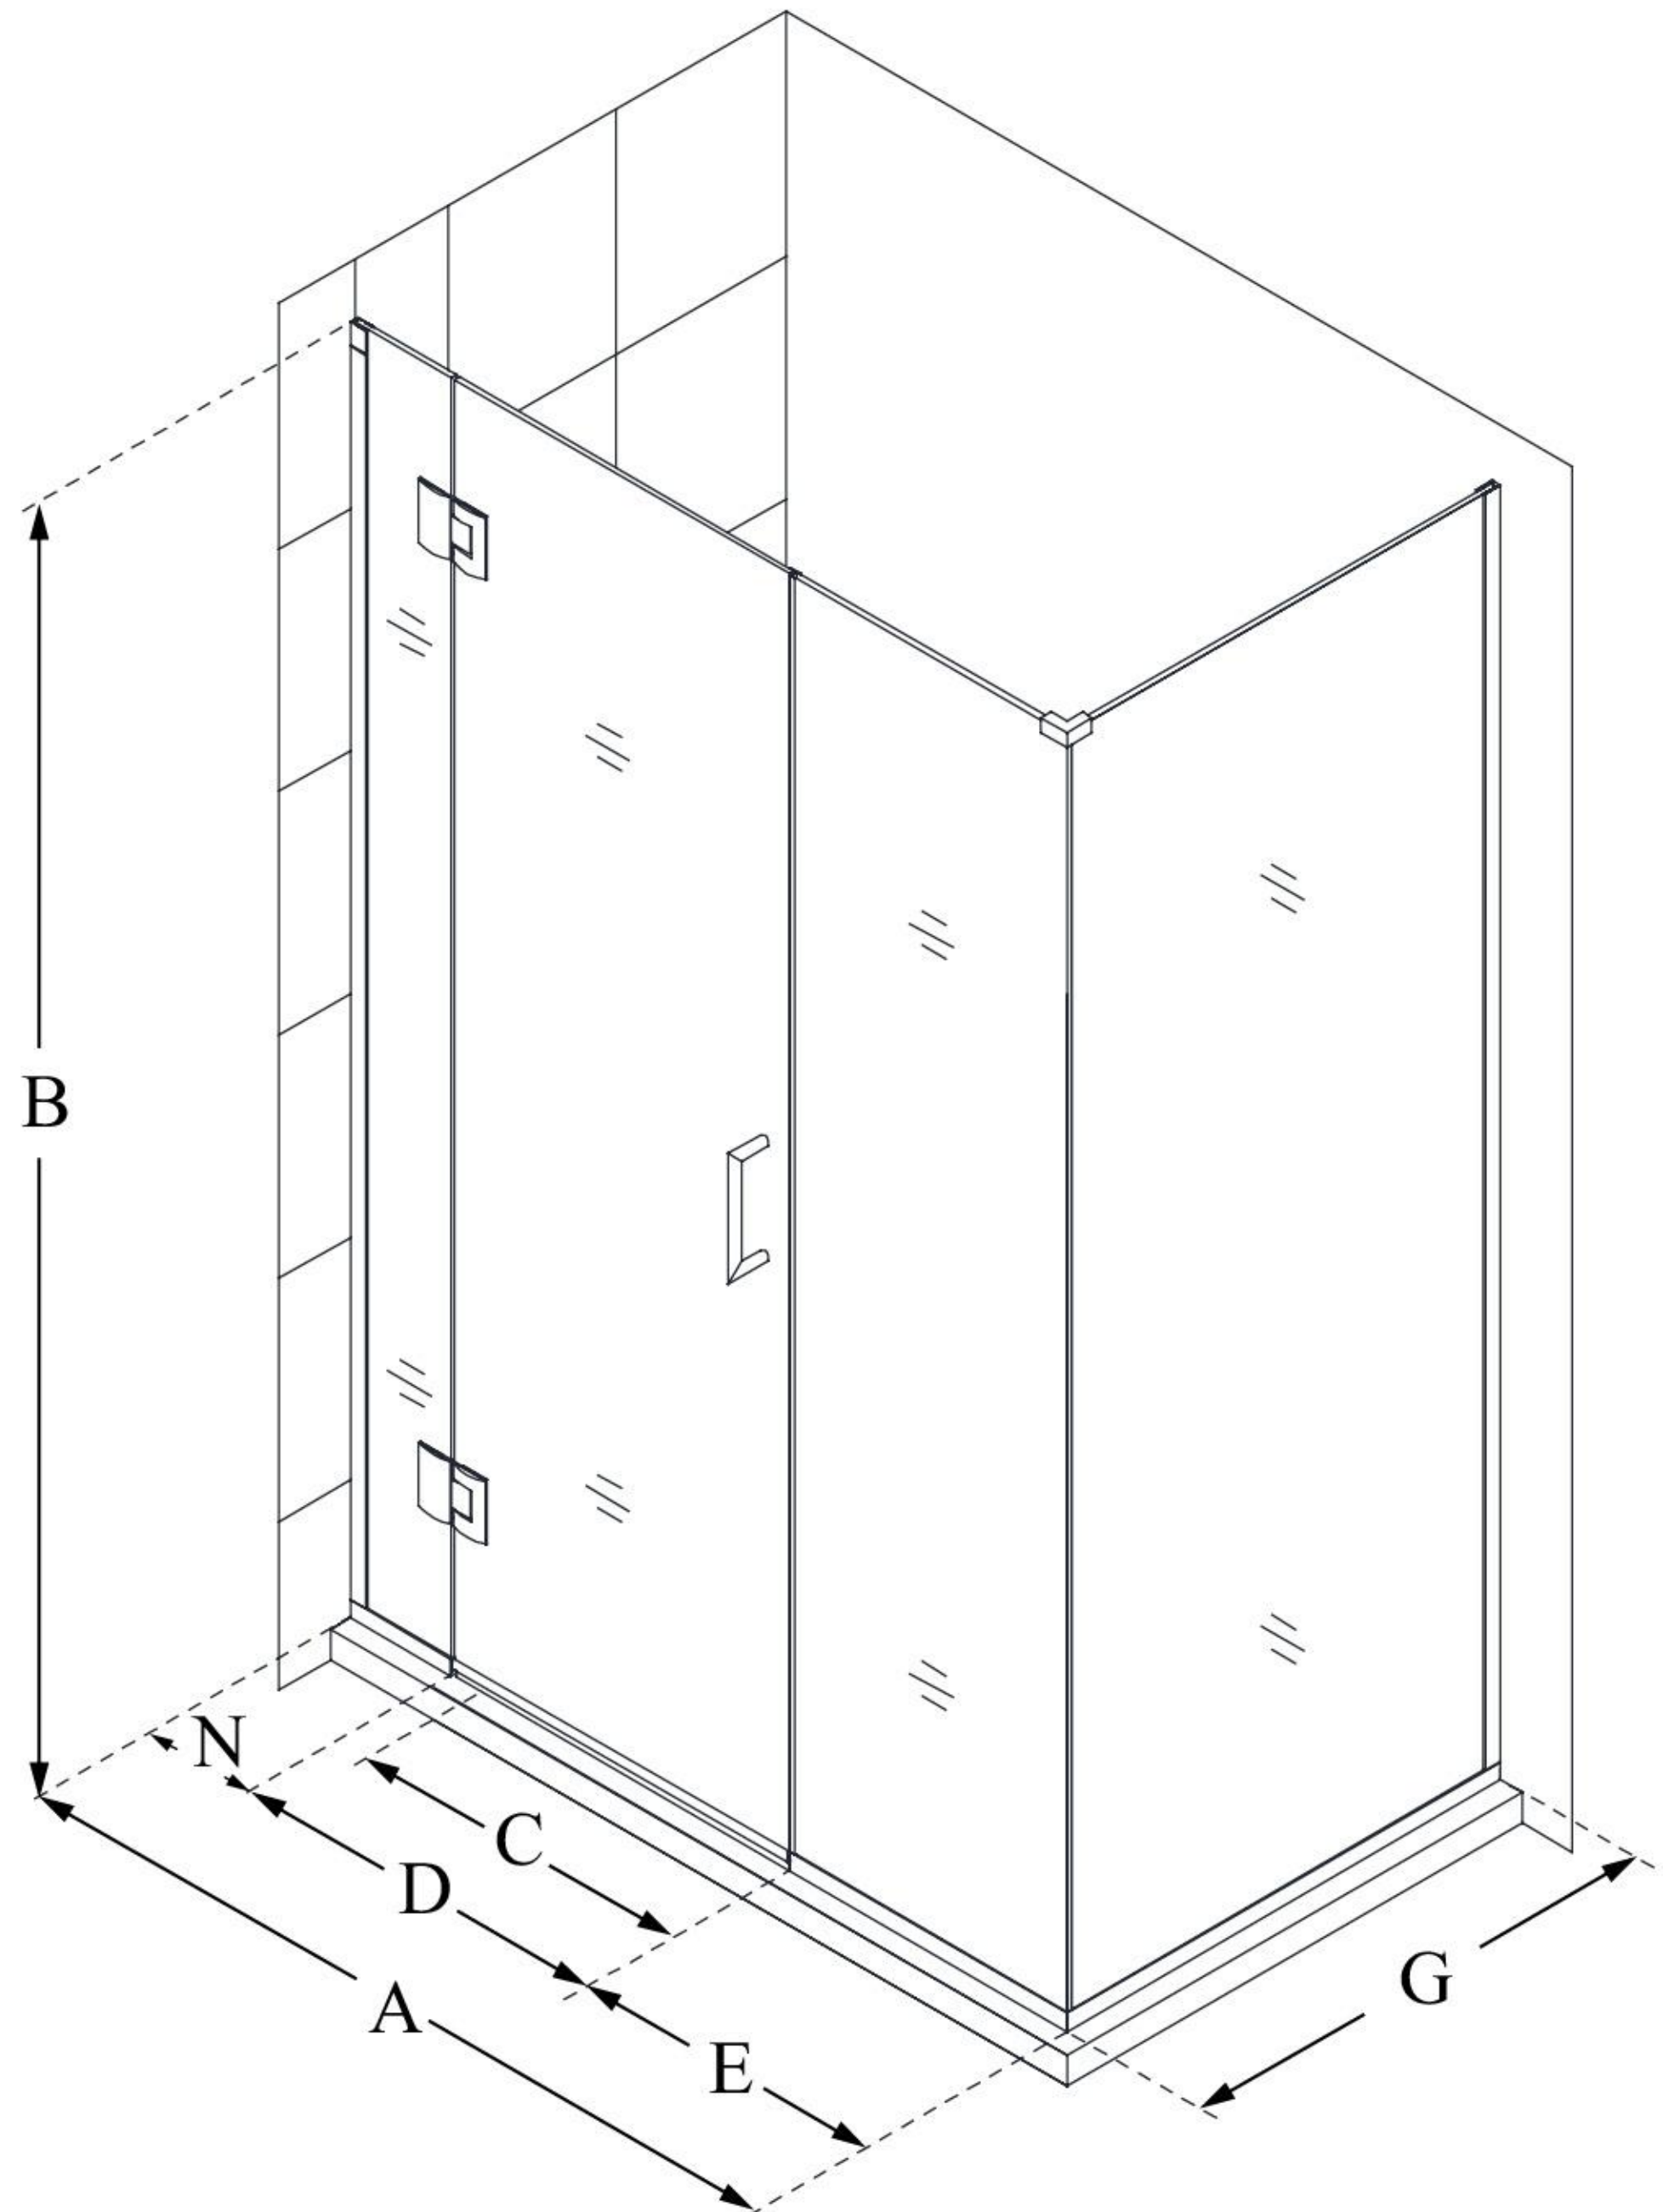

MODEL INFORMATION

E12714530

UNIDOOR-X

DreamLine Unidoor-X 47 1/2 in. W
x 30 3/8 in. D x 72 in. H Frameless
Hinged Shower Enclosure, Clear
Glass

SWING DOOR

CONFIGURATION DIMENSIONS:

A: 47 1/2 in.

MODEL WIDTH

B: 72 in.

MODEL HEIGHT

C: 26 in.

ACCESS WIDTH

D: 27 in.

DOOR WIDTH

E: 14 1/2 in.

INLINE PANEL WIDTH

G: 30 3/8 in.

RETURN PANEL WIDTH

N: 6 in.

HINGE PANEL WIDTH

DreamLine reserves the right to update or modify the hardware or materials pictured without prior notice for the purpose of product improvement and customer satisfaction.