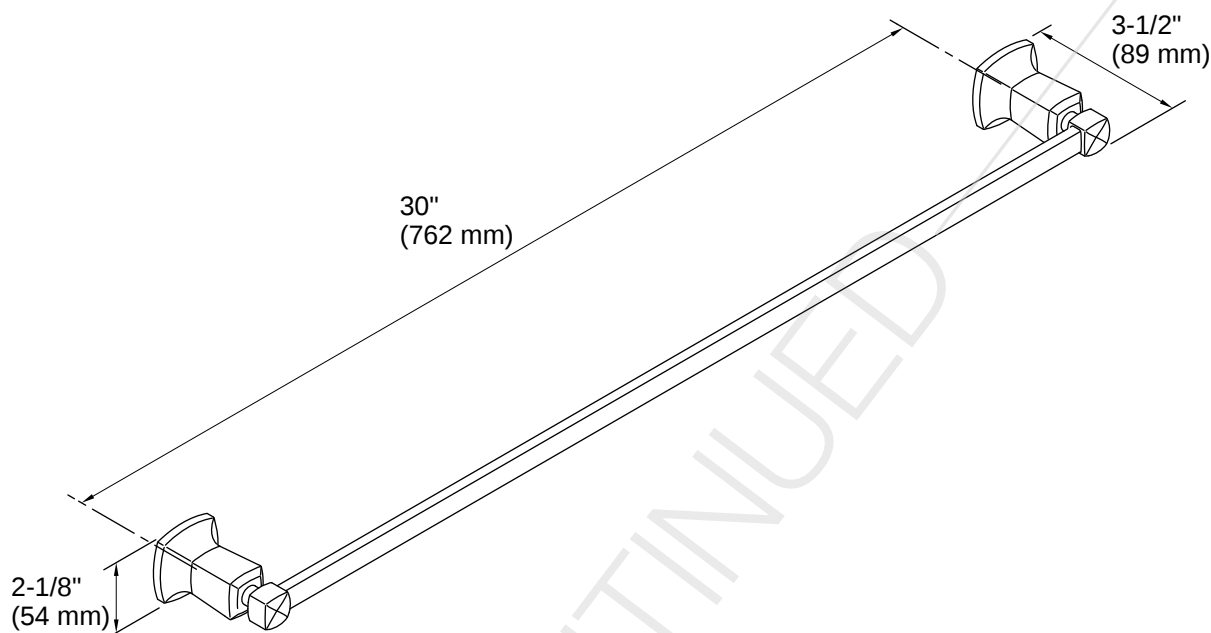

Installation

- Installation hardware and template included

Installation Notes

Install this product according to the installation instructions.

CAUTION: Risk of personal injury. Do not install these products in any area where they are likely to be used inadvertently as a grab bar or support bar. These products are not designed or intended for use as a grab bar or support bar.