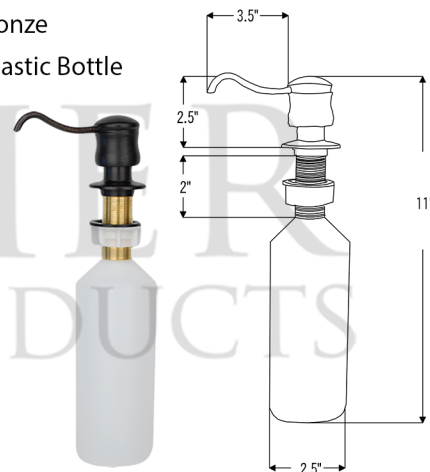

PACKAGE INCLUDES THE FOLLOWING ITEMS:

- * 33" Hammered Copper Kitchen 50/50 Double Basin Sink with Short 5" Divider (Model# K50DB33199-SD5)
- * Single Handle Kitchen Faucet with Pullout Spray / ORB Finish (Model# K-PD01ORB)
- * Solid Brass Soap & Lotion Dispenser / ORB Finish (Model# PCP-701ORB)
- * 3.5" Garbage Disposal Drain w/ Basket / ORB Finish (Model# D-130ORB)
- * 3.5" Kitchen Basket Strainer Drain / ORB Finish (Model# D-132ORB)
- * Oil Rubbed Bronze Installation Silicone (Model# C900-ORB)
- * Copper Sink Wax (Model# W900-WAX)

* ORB: Oil Rubbed Bronze

SINK DETAILS (Model# K50DB33199-SD5)

- * 33" Hammered Copper Kitchen Apron Double Basin Sink with Short Divider
- * Finish: Oil Rubbed Bronze | Living Copper
- * Outer Dimension: 33" x 19" x 9"
- * Inner Dimension: L:15" x 17" x 9" | R: 15" x 17" x 9"
- * Rim: 1"
- * Drain Opening: 3.5" Standard
- * Material Gauge: 14
- * CODE / STANDARD COMPLIANCE: IAPMO / cUPC LISTED

FAUCET DETAILS (Model# K-PD01ORB)

- * Single Handle Kitchen Faucet with Pullout Spray
- * Color: Oil Rubbed Bronze
- * Solid Brass Construction
- * Ceramic Disc Cartridges
- * Overall Height: 16.687"
- * Overall Width: 9.875"
- * Spout Reach: 8.5"
- * ASME A112.18.1/CSA B125.1, NSF/ANSI 61, California Lead Plumbing Law, ADA and Prop 65 Compliant

SOAP DISPENSER DETAILS (Model# PCP-701ORB)

- * Deluxe Soap and Lotion Dispenser
- * Color: Oil Rubbed Bronze
- * Solid Brass Head & Plastic Bottle
- * 4" Spout Reach
- * 500 ML Plastic Bottle
- * Prop 65 Compliant