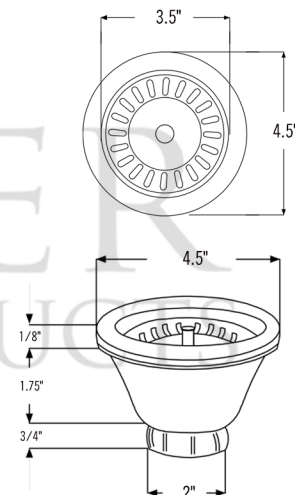

* ORB: Oil Rubbed Bronze

SINK DETAILS (Model# K50DB33199-SD5)

- * 33" Hammered Copper Kitchen Apron Double Basin Sink with Short Divider
- * Finish: Oil Rubbed Bronze | Living Copper
- * Outer Dimension: 33" x 19" x 9"
- * Inner Dimension: L:15" x 17" x 9" | R: 15" x 17" x 9"
- * Rim: 1"
- * Drain Opening: 3.5" Standard
- * Material Gauge: 14
- * CODE / STANDARD COMPLIANCE: IAPMO / cUPC LISTED

FAUCET DETAILS (Model# K-PD01ORB)

- * Single Handle Kitchen Faucet with Pullout Spray
- * Color: Oil Rubbed Bronze
- * Solid Brass Construction
- * Ceramic Disc Cartridges
- * Overall Height: 16.687"
- * Overall Width: 9.875"
- * Spout Reach: 8.5"
- * ASME A112.18.1/CSA B125.1, NSF/ANSI 61, California Lead Plumbing Law, ADA and Prop 65 Compliant

* ORB: Oil Rubbed Bronze

DRAIN #1 DETAILS (Model# D-130ORB)

- * 3.5" Deluxe Garbage Disposal Drain w/ Basket
- * Color: Oil Rubbed Bronze
- * Outer Dimension: 4.5" x 2.25"
- * Inner Dimension: 3.5"
- * Installation Type: Insinkerator Brand Compatible
- * Material: Brass
- * Prop 65 Compliant

DRAIN #2 DETAILS (Model# D-132ORB)

- * 3.5" Kitchen, Prep, Bar Basket Strainer Drain
- * Color: Oil Rubbed Bronze
- * Outer Dimension: 4.5" x 3"
- * Inner Dimension: 3.5"
- * Installation Type: Compression
- * Material: Brass/PVC
- * Prop 65 Compliant