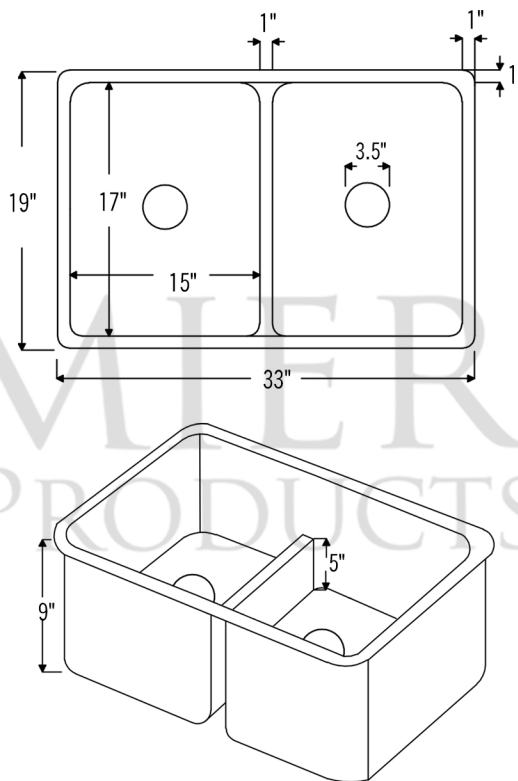

PACKAGE INCLUDES THE FOLLOWING ITEMS:

- * 33" Hammered Copper Kitchen 50/50 Double Basin Sink with Short 5" Divider (Model# K50DB33199-SD5)
- * Single Handle Kitchen Faucet with Pullout Spray / ORB Finish (Model# K-PD01ORB)
- * Solid Brass Soap & Lotion Dispenser / ORB Finish (Model# PCP-701ORB)
- * 3.5" Garbage Disposal Drain w/ Basket / ORB Finish (Model# D-130ORB)
- * 3.5" Kitchen Basket Strainer Drain / ORB Finish (Model# D-132ORB)
- * Oil Rubbed Bronze Installation Silicone (Model# C900-ORB)
- * Copper Sink Wax (Model# W900-WAX)

* ORB: Oil Rubbed Bronze

SINK DETAILS (Model# K50DB33199-SD5)

- * 33" Hammered Copper Kitchen Apron Double Basin Sink with Short Divider
- * Finish: Oil Rubbed Bronze | Living Copper
- * Outer Dimension: 33" x 19" x 9"
- * Inner Dimension: L:15" x 17" x 9" | R: 15" x 17" x 9"
- * Rim: 1"
- * Drain Opening: 3.5" Standard
- * Material Gauge: 14
- * CODE / STANDARD COMPLIANCE: IAPMO / cUPC LISTED

FAUCET DETAILS (Model# K-PD01ORB)

- * Single Handle Kitchen Faucet with Pullout Spray
- * Color: Oil Rubbed Bronze
- * Solid Brass Construction
- * Ceramic Disc Cartridges
- * Overall Height: 16.687"
- * Overall Width: 9.875"
- * Spout Reach: 8.5"
- * ASME A112.18.1/CSA B125.1, NSF/ANSI 61, California Lead Plumbing Law, ADA and Prop 65 Compliant

SOAP DISPENSER DETAILS (Model# PCP-701ORB)

- * Deluxe Soap and Lotion Dispenser
- * Color: Oil Rubbed Bronze
- * Solid Brass Head & Plastic Bottle
- * 4" Spout Reach
- * 500 ML Plastic Bottle
- * Prop 65 Compliant