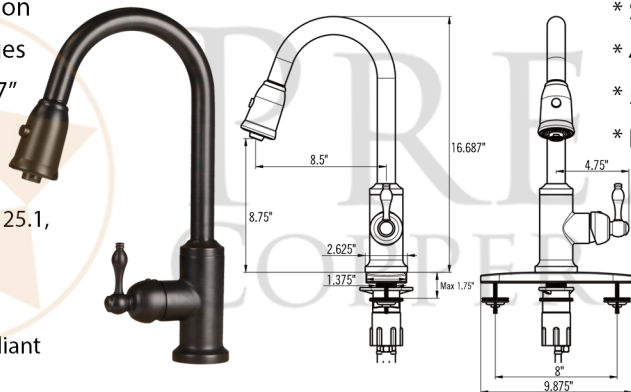

PACKAGE INCLUDES THE FOLLOWING ITEMS:

- * 33" Hammered Copper Kitchen 50/50 Double Basin Sink with Short 5" Divider (Model# K50DB33199-SD5)
- * Single Handle Kitchen Faucet with Pullout Spray / ORB Finish (Model# K-PD01ORB)
- * Solid Brass Soap & Lotion Dispenser / ORB Finish (Model# PCP-701ORB)
- * 3.5" Garbage Disposal Drain w/ Basket / ORB Finish (Model# D-130ORB)
- * 3.5" Kitchen Basket Strainer Drain / ORB Finish (Model# D-132ORB)
- * Oil Rubbed Bronze Installation Silicone (Model# C900-ORB)
- * Copper Sink Wax (Model# W900-WAX)

* ORB: Oil Rubbed Bronze

SINK DETAILS (Model# K50DB33199-SD5)

- * 33" Hammered Copper Kitchen Apron Double Basin Sink with Short Divider
- * Finish: Oil Rubbed Bronze | Living Copper
- * Outer Dimension: 33" x 19" x 9"
- * Inner Dimension: L:15" x 17" x 9" | R: 15" x 17" x 9"
- * Rim: 1"
- * Drain Opening: 3.5" Standard
- * Material Gauge: 14
- * CODE / STANDARD COMPLIANCE: IAPMO / cUPC LISTED

FAUCET DETAILS (Model# K-PD01ORB)

- * Single Handle Kitchen Faucet with Pullout Spray
- * Color: Oil Rubbed Bronze
- * Solid Brass Construction
- * Ceramic Disc Cartridges
- * Overall Height: 16.687"
- * Overall Width: 9.875"
- * Spout Reach: 8.5"
- * ASME A112.18.1/CSA B125.1, NSF/ANSI 61, California Lead Plumbing Law, ADA and Prop 65 Compliant