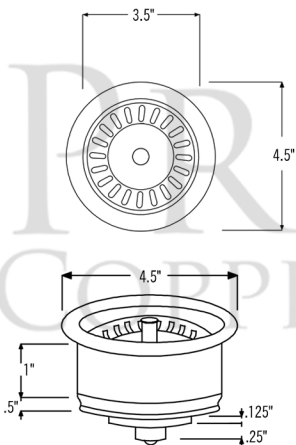

PACKAGE INCLUDES THE FOLLOWING ITEMS:

- 33" Hammered Copper Kitchen 50/50 Double Basin Sink with Short 5" Divider (Model# K50DB33199-SD5)
- Single Handle Kitchen Faucet with Pullout Spray / ORB Finish (Model# K-PD01ORB)
- Solid Brass Soap & Lotion Dispenser / ORB Finish (Model# PCP-701ORB)
- 3.5" Garbage Disposal Drain w/ Basket / ORB Finish (Model# D-130ORB)
- 3.5" Kitchen Basket Strainer Drain / ORB Finish (Model# D-132ORB)
- Oil Rubbed Bronze Installation Silicone (Model# C900-ORB)
- Copper Sink Wax (Model# W900-WAX)

* ORB: Oil Rubbed Bronze

DRAIN #1 DETAILS (Model# D-130ORB)

- 3.5" Deluxe Garbage Disposal Drain w/ Basket
- Color: Oil Rubbed Bronze
- Outer Dimension: 4.5" x 2.25"
- Inner Dimension: 3.5"
- Installation Type: Insinkerator Brand Compatible
- Material: Brass
- Prop 65 Compliant