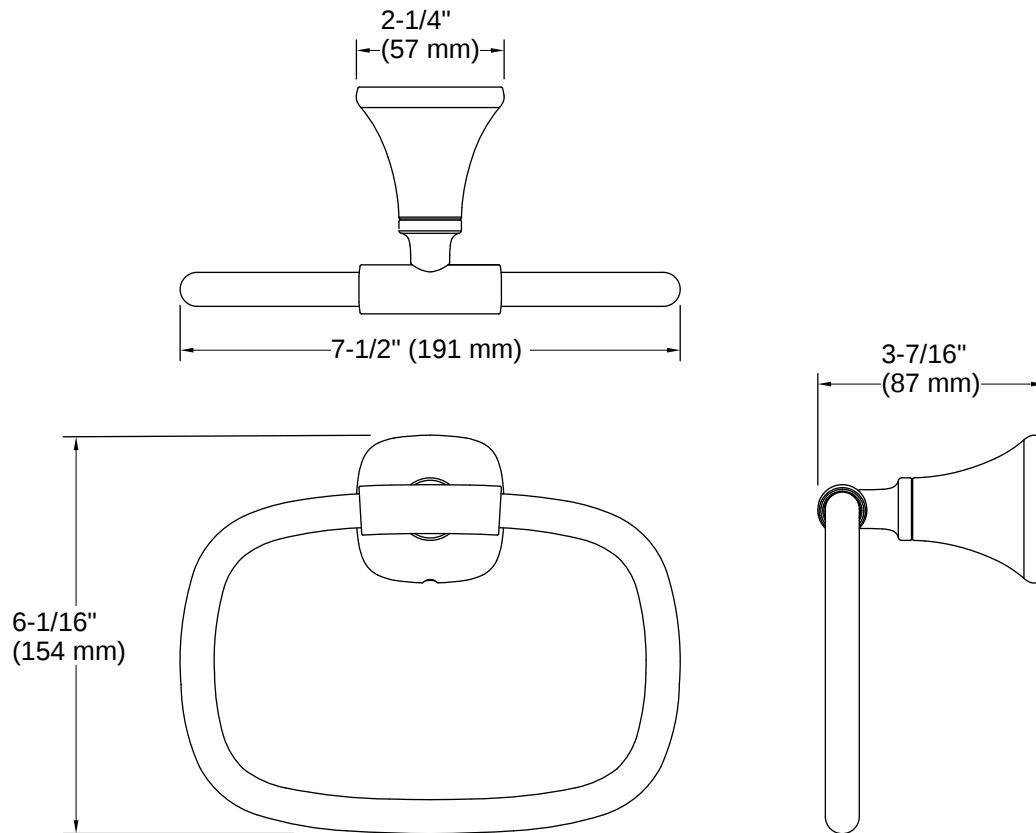

Installation

- Easy installation – no special tools required

Installation Notes

Install this product according to the installation instructions.