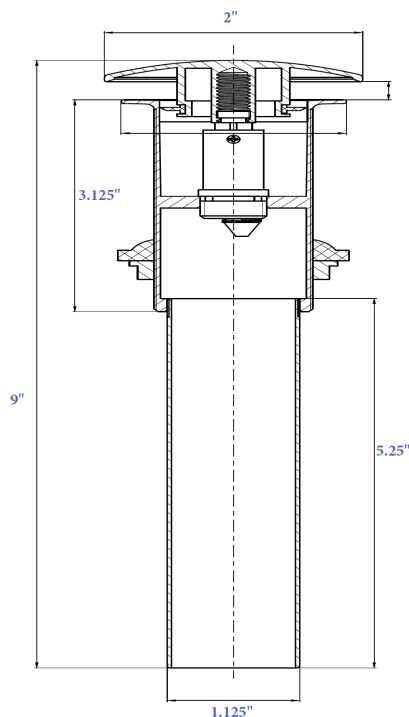

### FEATURES

- 2" x 2" x 9"
- Fits 1.5" standard-sized no-overflow sinks
- Dome drain top opens and closes with a gentle press
- Protected by our lifetime warranty
- Aged Copper top designed to match our copper sink products

### DIMENSIONS