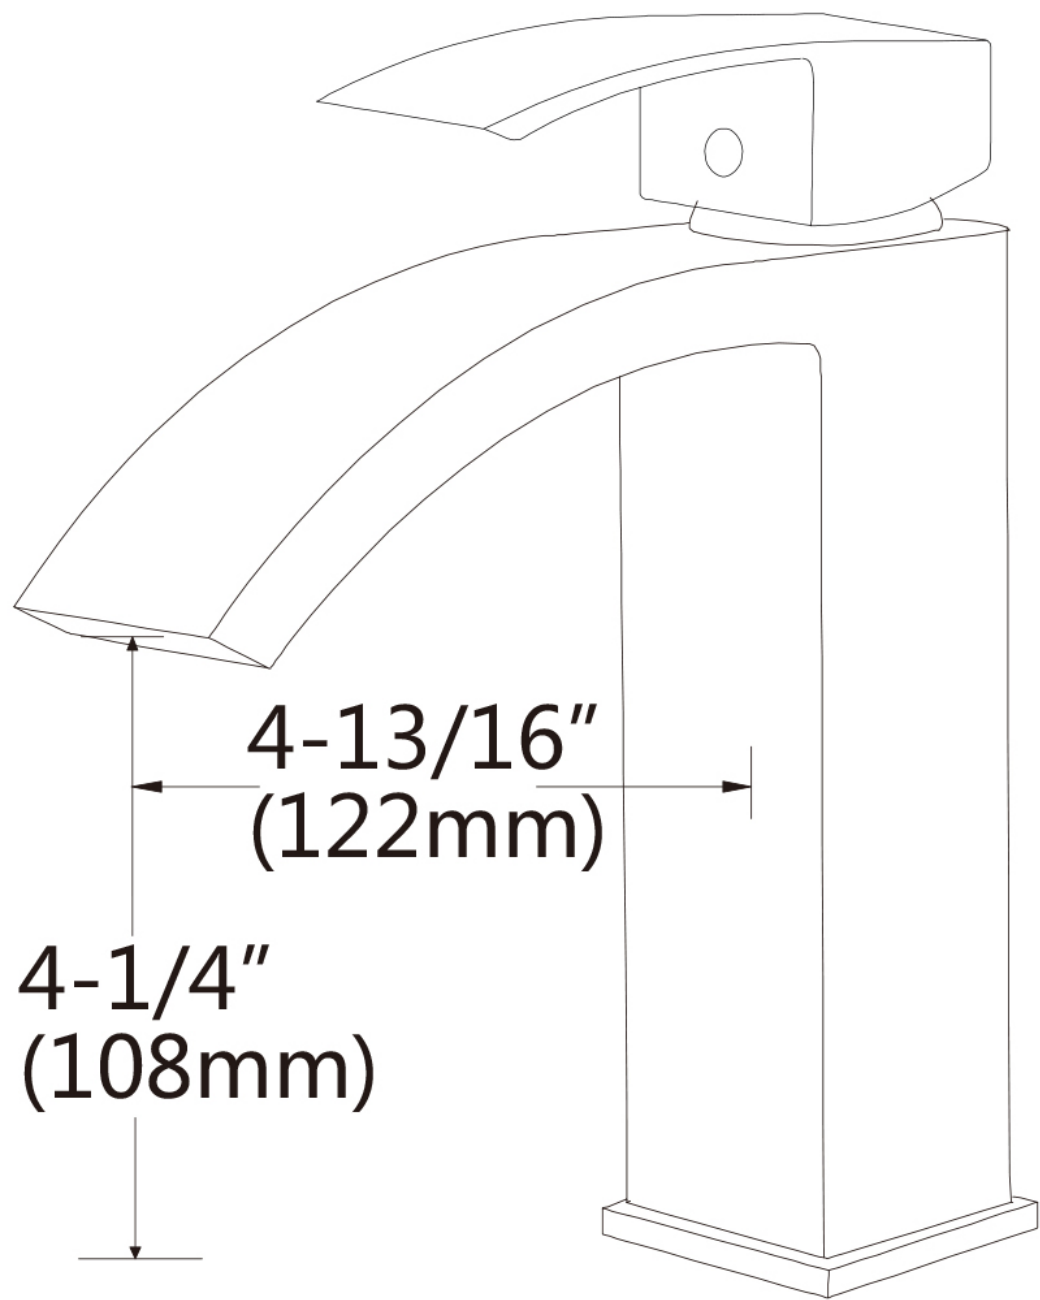

Product ID:	28814
Product Type:	Bathroom Vessel Sink Set
Shape:	Round
Install Type:	Drop In
Faucet Drilling:	1 Hole
Faucet Drilling Location:	Center
Overflow:	Yes
Num Of Sinks:	1
Includes Faucets:	Yes
Includes Drains:	Yes
Width Group:	10-in. - 19-in.
Material:	Ceramic
Style:	Traditional
Finish:	Enamel Glaze
Hardware Color:	Black
Color:	White
Recommended Ship Method:	SP

7-1/16"
(179mm)

A vertical dimension line on the right side of the drawing, spanning the entire height of the faucet body from the base to the top of the handle assembly.