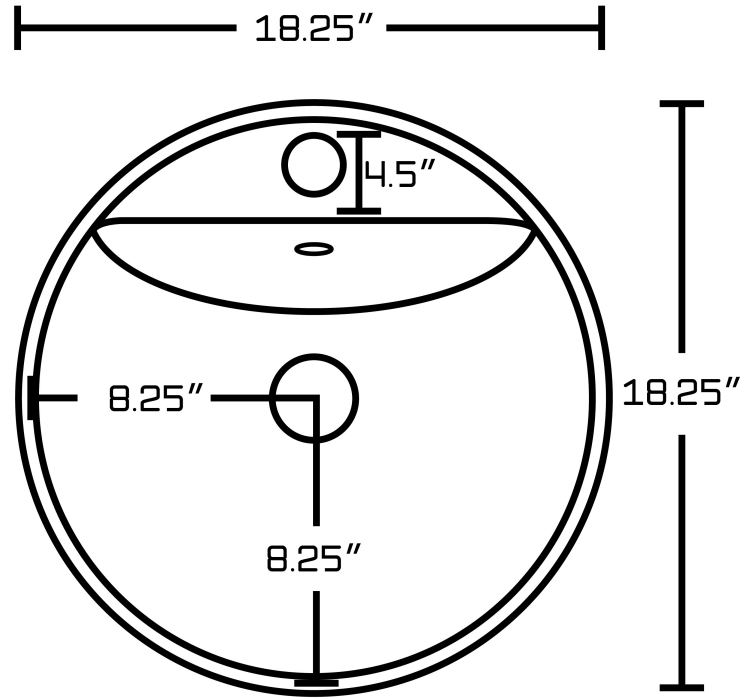

*Estimated as of 22 Apr 2022 2:06 PM.

Quality control approved in Canada. Each box on your order is physically opened-up and inspected to make sure only the highest quality product is shipped. We take and store photos of every single quality audit of every single order we ship. You can see them when you track your order on our website. This product is a group of multiple products. It features a round shape. This bathroom vessel sink set is designed to be installed as a drop in bathroom vessel sink set. It is constructed with ceramic. This bathroom vessel sink set comes with a enamel glaze finish in White color. It is designed for a 1 hole faucet.

Product ID:	28814
Product Type:	Bathroom Vessel Sink Set
Shape:	Round
Install Type:	Drop In
Faucet Drilling:	1 Hole
Faucet Drilling Location:	Center
Overflow:	Yes
Num Of Sinks:	1
Includes Faucets:	Yes
Includes Drains:	Yes
Width Group:	10-in. - 19-in.
Material:	Ceramic
Style:	Traditional
Finish:	Enamel Glaze
Hardware Color:	Black
Color:	White
Recommended Ship Method:	SP

7-1/16"
(179mm)

A vertical dimension line on the right side of the drawing, spanning the entire height of the faucet body from the base to the top of the handle assembly.