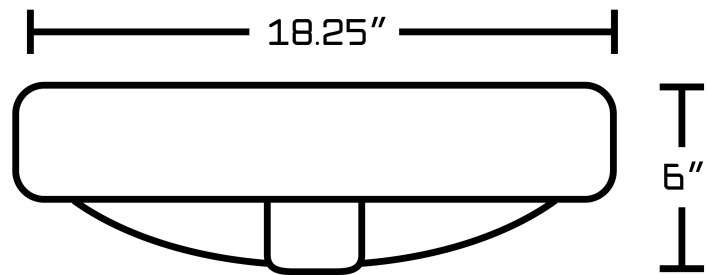

*Estimated as of 22 Apr 2022 2:06 PM.

Quality control approved in Canada. Each box on your order is physically opened-up and inspected to make sure only the highest quality product is shipped. We take and store photos of every single quality audit of every single order we ship. You can see them when you track your order on our website. This product is a group of multiple products. It features a round shape. This bathroom vessel sink set is designed to be installed as a drop in bathroom vessel sink set. It is constructed with ceramic. This bathroom vessel sink set comes with a enamel glaze finish in White color. It is designed for a 1 hole faucet.

7-1/16"
(179mm)

A vertical dimension line on the right side of the drawing, spanning the entire height of the faucet body from the base to the top of the handle assembly.