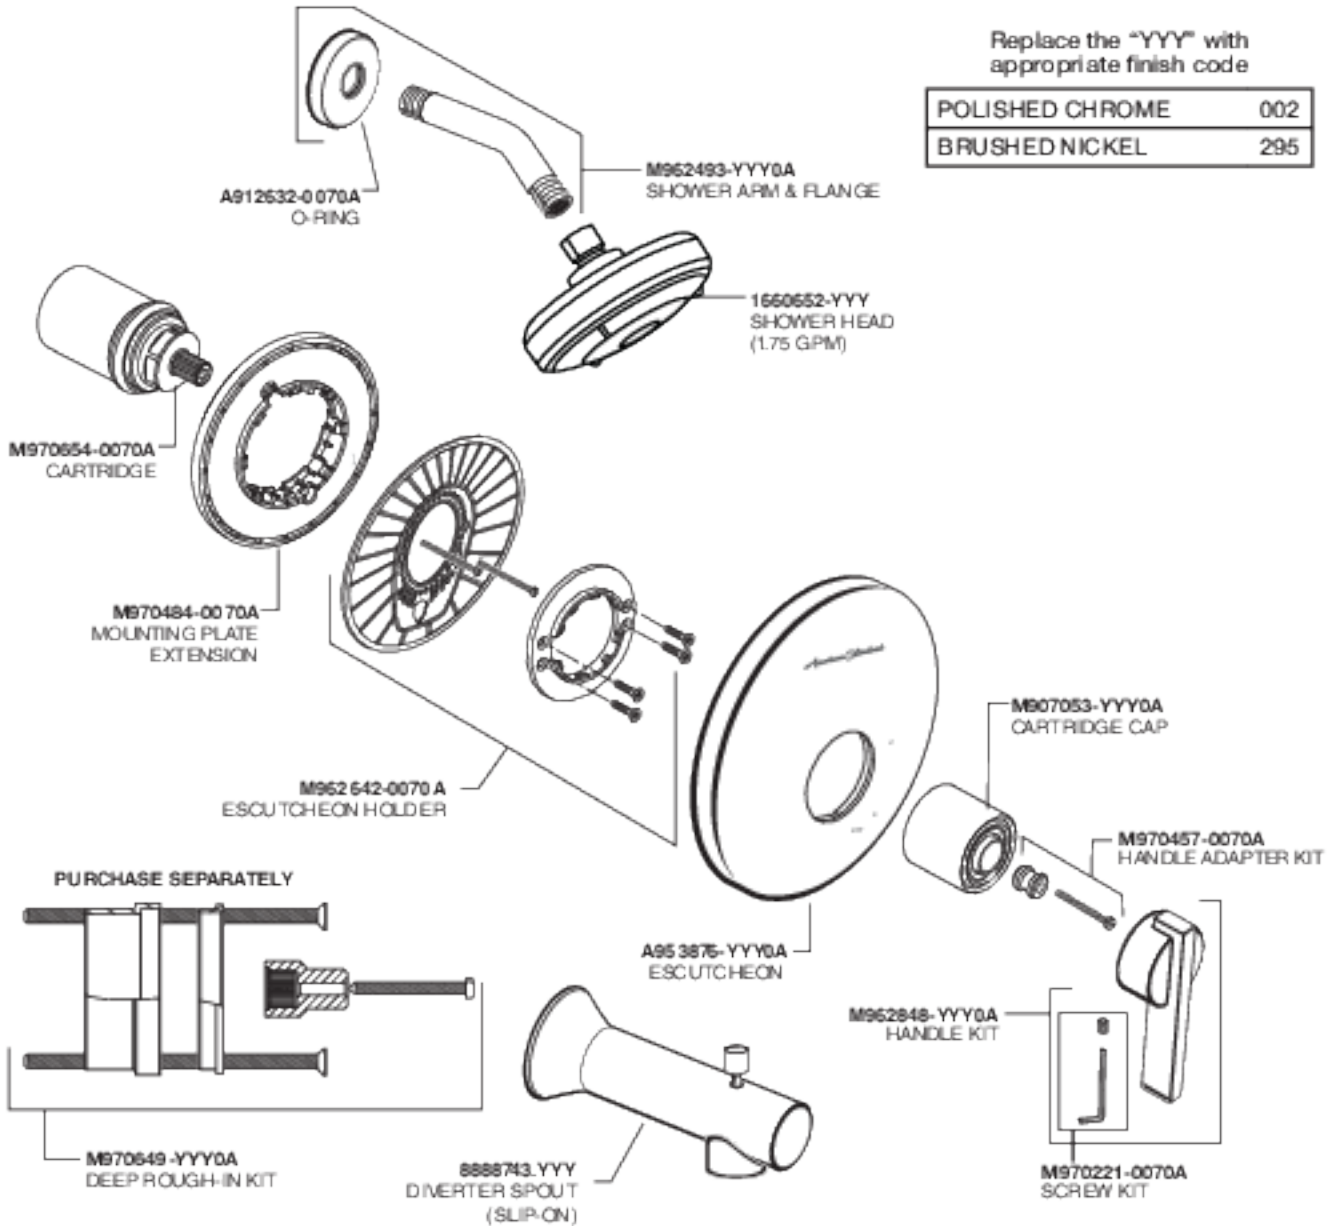

American Standard

Berwick® / Boulevard®
Pressure Balancing
Bath and Shower Trim Kit

MODEL NUMBERS

TU430507 / TU430508
TU431507 / TU431508

Replace the "YYY" with appropriate finish code

POLISHED CHROME	002
BRUSHED NICKEL	295

PART OF **LIXIL**