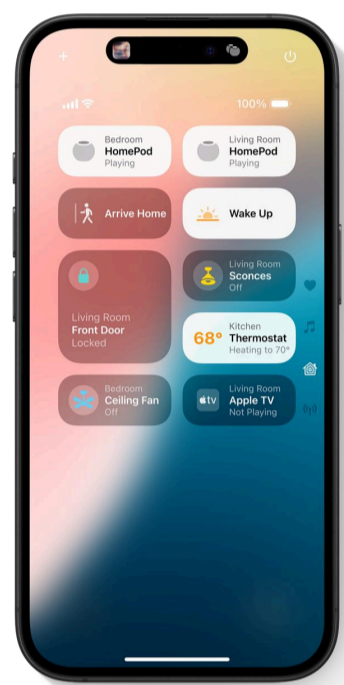

BOCA II

Featuring a delicate and flowing design that embodies timeless elegance in every room it adorns.

BOCA II 52" : BOCA2-52-MBK-DB-MTR

Matte Black

Product Details

Airflow (CFM): 6482(Hi), 5069 (Me), 2427(Lo)

Fan Control: Remote, Smart Control

No. of Speed : 6 Speed

Light Type: Integrated LED

Lumen: 1200

LED Watts: 18W

CRI: 90

CCT: 6CCT Selectable (2700K-6500K)

Motor: TurboQuiet DC motor

Smart Features: Pairs with any Smart Home device Matter- Enabled

Damp Rating: Indoor/Covered Outdoor Rated

Blade Span: 52"

Downrod Length/Dia: 6 in/ 1 in

Recommended Room Size: Large Room (12X12ft to 18X18ft)