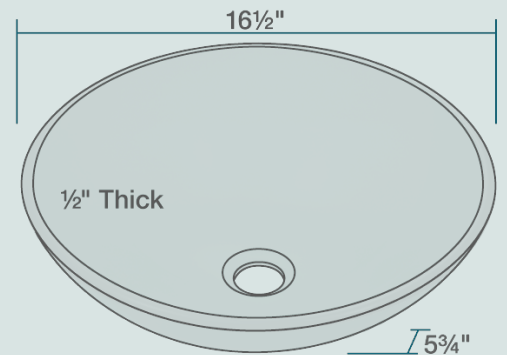

16 1/2" x 16 1/2" x 5 3/4"
 Tempered Glass
 Lifetime Warranty
 Emerald-Colored Glass Throughout

Accessories

*Accessories not included

Available Colors

Features

<p>Vessel Installation</p>	<p>18" Minimum Cabinet Size</p>	<p>1/2" Thick</p>	<p>Tempered Glass</p>	<p>Multiple Colors Available</p>	<p>Limited Lifetime Warranty</p>