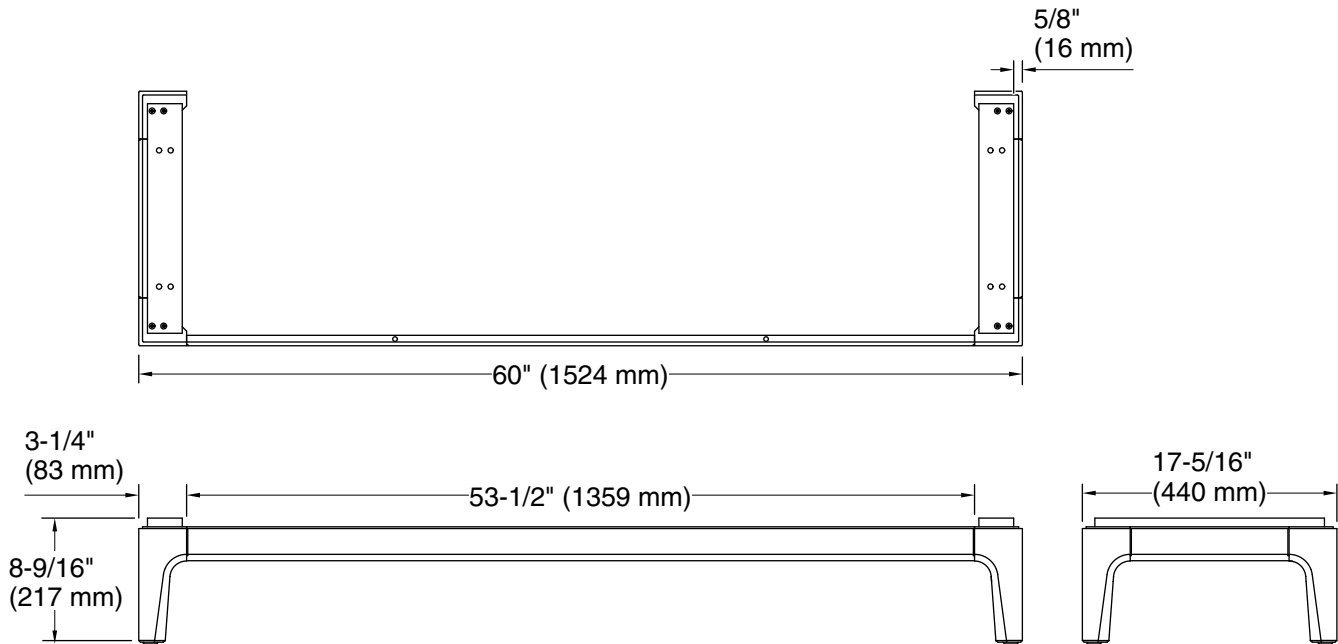

Seer™
60" vanity legs
K-32817-SH6

Features

- Stained-wood legs offer the polished look of furniture in the bathroom.
- For use with Seer 60" K-33555 vanity set.

Material

- Solid wood and moisture-resistant MDF.
- The nature of wood grain can cause variations in stain depth. Our expert craftspeople hand-apply the stain to blend these variations.

Technical Information

All product dimensions are nominal.

Material: Wood, MDF