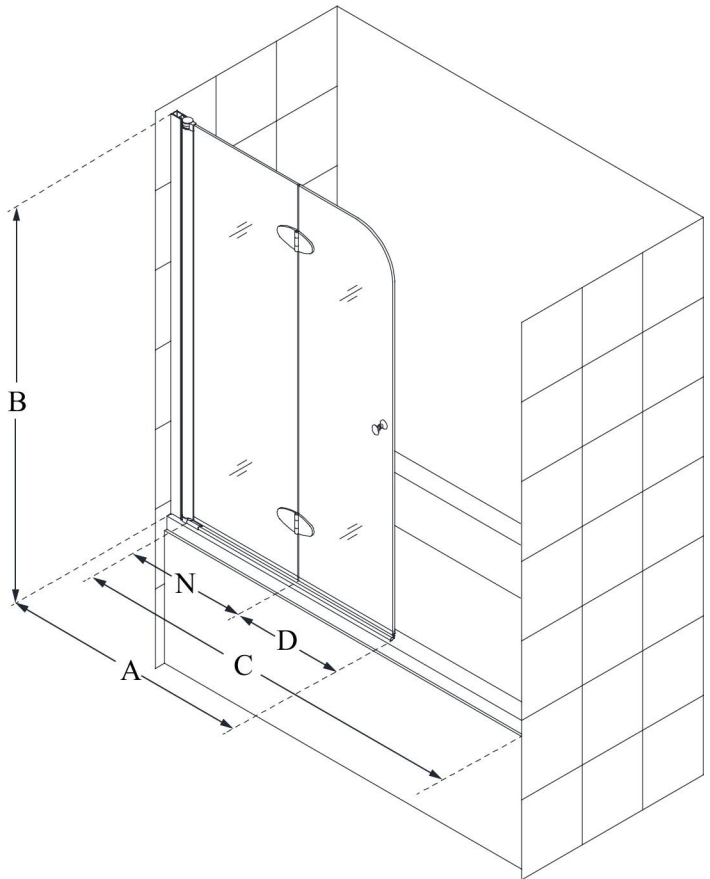

## AQUA FOLD

DreamLine Aqua Fold 36 in. W x 58 in. H Frameless Hinged Tub Door

BI-FOLD DOOR

### CONFIGURATION DIMENSIONS:

**A: 36 in.**

MODEL WIDTH

**B: 58 in.**

MODEL HEIGHT

**C: 57 in. (in a 60 in. opening)**

ACCESS WIDTH

**D: 15 7/8 in.**

DOOR WIDTH

**N: 16 15/16 in.**

HINGE PANEL WIDTH

DreamLine reserves the right to update or modify the hardware or materials pictured without prior notice for the purpose of product improvement and customer satisfaction.