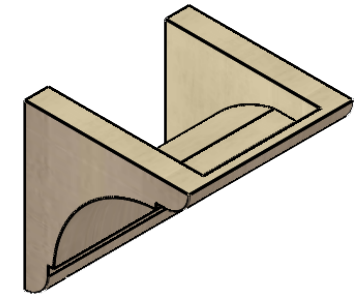

ITEM NUMBER: CORU07X07X07OLYRCPR

7"W X 7"D X 7"H SERIES 1 WIDE OLYMPIC ROUGH CEDAR TIMBERTHANE FAUX WOOD CORBEL, PRIMED

SIDE PROFILE

FRONT PROFILE

ISOMETRIC

EKENA MILLWORK
2300 WEST MAIN ST.
CLARKSVILLE, TX 75426
TOLL FREE: 866-607-0453
WWW.EKENAMILLWORK.COM

NOTES

1. INSTALLATION TO BE COMPLETED IN ACCORDANCE WITH MANUFACTURER'S SPECIFICATIONS.
2. DRAWING MAY NOT BE TO SCALE
3. THIS DRAWING IS INTENDED FOR DESIGN AND PLANNING PURPOSES ONLY.
4. ALL INFORMATION CONTAINED HEREIN WAS CURRENT AT THE TIME OF DEVELOPMENT BUT MUST BE REVIEWED AND APPROVED BY THE PRODUCT MANUFACTURER TO BE CONSIDERED ACCURATE.
5. TIMBERTHANE ARCHITECTURAL PRODUCTS ARE MADE FROM HIGH DENSITY URETHANE AND COME FACTORY PRIMED