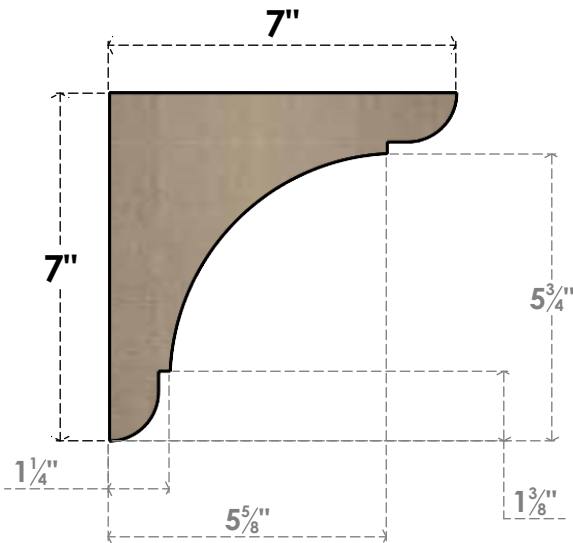

ITEM NUMBER: CORU07X07X07OLYRCPR

7"W X 7"D X 7"H SERIES 1 WIDE OLYMPIC ROUGH CEDAR TIMBERTHANE FAUX WOOD CORBEL, PRIMED

SIDE PROFILE

FRONT PROFILE

ISOMETRIC

EKENA MILLWORK
2300 WEST MAIN ST.
CLARKSVILLE, TX 75426
TOLL FREE: 866-607-0453
WWW.EKENAMILLWORK.COM

NOTES

1. INSTALLATION TO BE COMPLETED IN ACCORDANCE WITH MANUFACTURER'S SPECIFICATIONS.
2. DRAWING MAY NOT BE TO SCALE
3. THIS DRAWING IS INTENDED FOR DESIGN AND PLANNING PURPOSES ONLY.
4. ALL INFORMATION CONTAINED HEREIN WAS CURRENT AT THE TIME OF DEVELOPMENT BUT MUST BE REVIEWED AND APPROVED BY THE PRODUCT MANUFACTURER TO BE CONSIDERED ACCURATE.
5. TIMBERTHANE ARCHITECTURAL PRODUCTS ARE MADE FROM HIGH DENSITY URETHANE AND COME FACTORY PRIMED