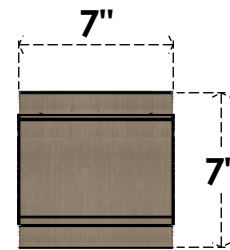

ITEM NUMBER: CORU07X07X07OLYRCPR

7"W X 7"D X 7"H SERIES 1 WIDE OLYMPIC ROUGH CEDAR TIMBERTHANE FAUX WOOD CORBEL, PRIMED

SIDE PROFILE

FRONT PROFILE

ISOMETRIC

EKENA MILLWORK
2300 WEST MAIN ST.
CLARKSVILLE, TX 75426
TOLL FREE: 866-607-0453
WWW.EKENAMILLWORK.COM

NOTES

1. INSTALLATION TO BE COMPLETED IN ACCORDANCE WITH MANUFACTURER'S SPECIFICATIONS.
2. DRAWING MAY NOT BE TO SCALE
3. THIS DRAWING IS INTENDED FOR DESIGN AND PLANNING PURPOSES ONLY.
4. ALL INFORMATION CONTAINED HEREIN WAS CURRENT AT THE TIME OF DEVELOPMENT BUT MUST BE REVIEWED AND APPROVED BY THE PRODUCT MANUFACTURER TO BE CONSIDERED ACCURATE.
5. TIMBERTHANE ARCHITECTURAL PRODUCTS ARE MADE FROM HIGH DENSITY URETHANE AND COME FACTORY PRIMED