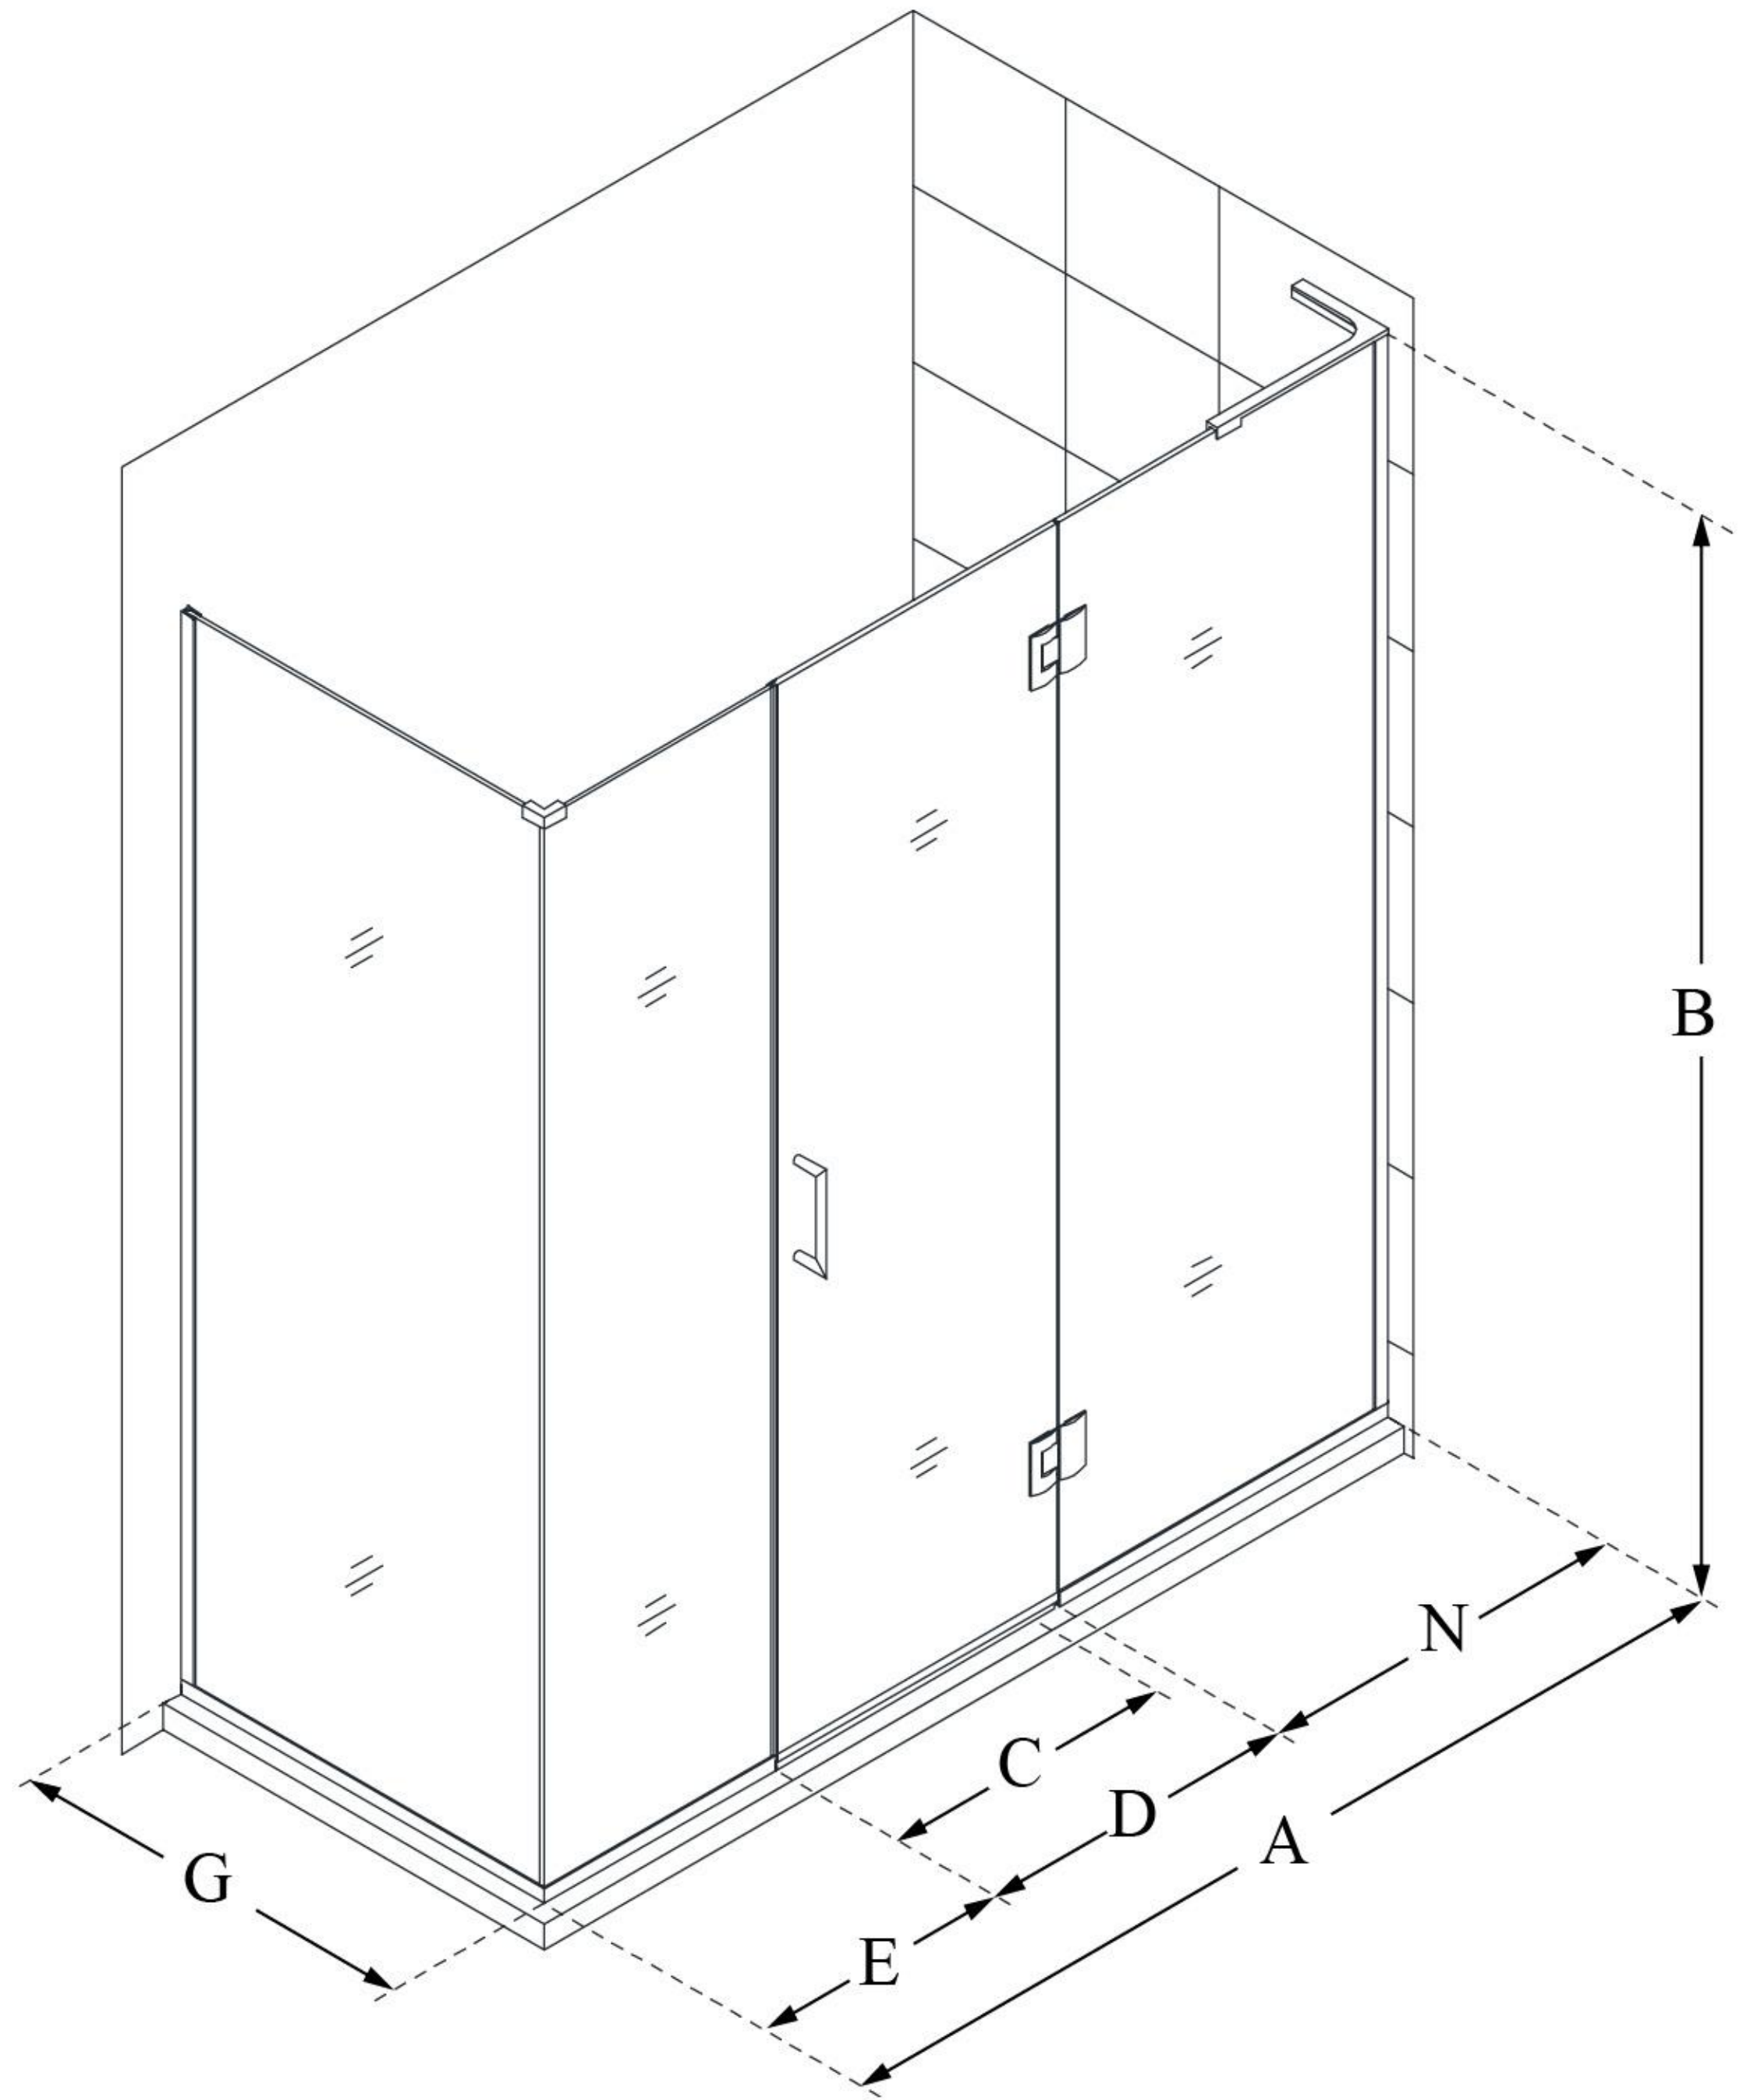

## UNIDOOR-X

DreamLine Unidoor-X 57 1/2 in. W x 30 3/8 in. D x 72 in. H Frameless Hinged Shower Enclosure, Clear Glass

SWING DOOR

### CONFIGURATION DIMENSIONS:

**A: 57 1/2 in.**

MODEL WIDTH

**B: 72 in.**

MODEL HEIGHT

**C: 26 in.**

ACCESS WIDTH

**D: 27 in.**

DOOR WIDTH

**E: 6 1/2 in.**

INLINE PANEL WIDTH

**G: 30 3/8 in.**

RETURN PANEL WIDTH

**N: 24 in.**

HINGE PANEL WIDTH

DreamLine reserves the right to update or modify the hardware or materials pictured without prior notice for the purpose of product improvement and customer satisfaction.