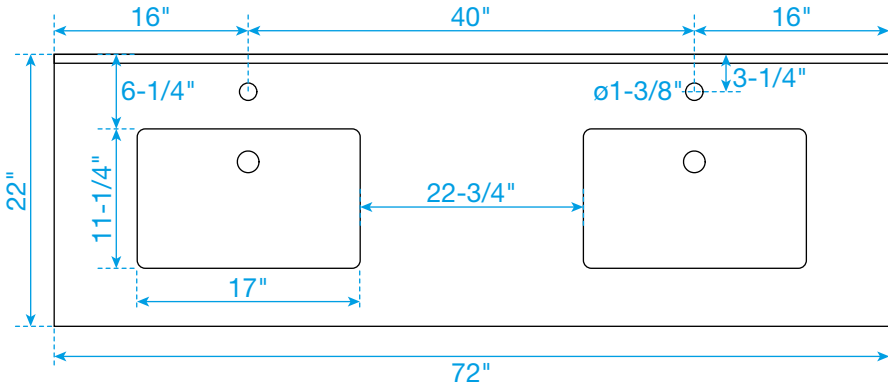

WYNDHAM COLLECTION

TOP VIEW OF VANITY CABINET

*Note: Due to high probability of breakage, the backsplash comes in two pieces, cut from the same piece. All measurements are $\pm 1/4$ ".

WC-1111-72-DBL