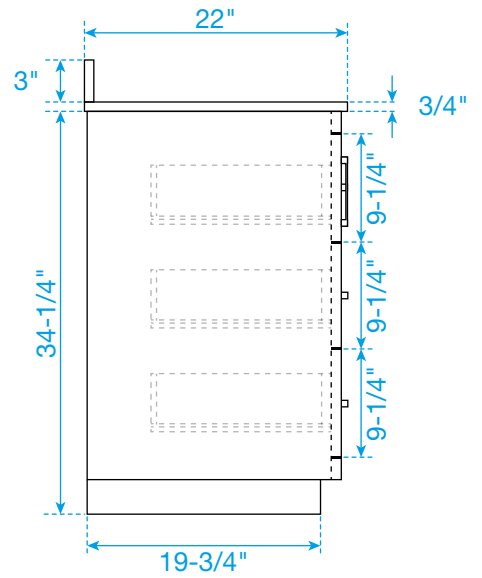

WYNDHAM COLLECTION

TOP VIEW OF VANITY CABINET

*Note: Due to high probability of breakage, the backsplash comes in two pieces, cut from the same piece. All measurements are $\pm 1/4$ ".

WC-1111-72-DBL