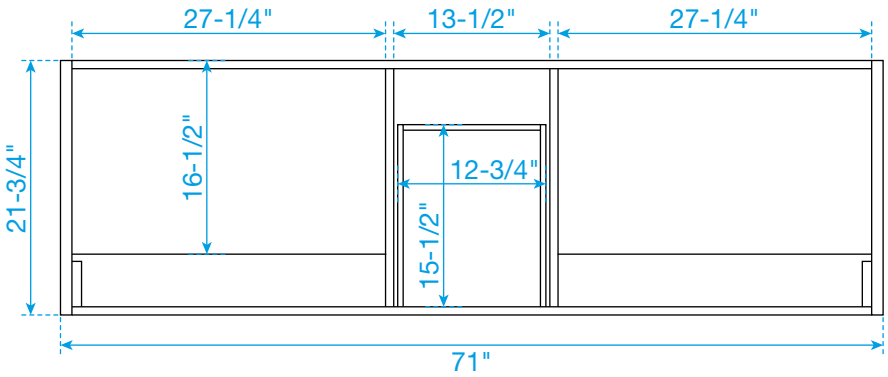

WYNDHAM COLLECTION

TOP VIEW OF VANITY CABINET

*Note: Due to high probability of breakage, the backsplash comes in two pieces, cut from the same piece. All measurements are $\pm 1/4$ ".

WC-1111-72-DBL