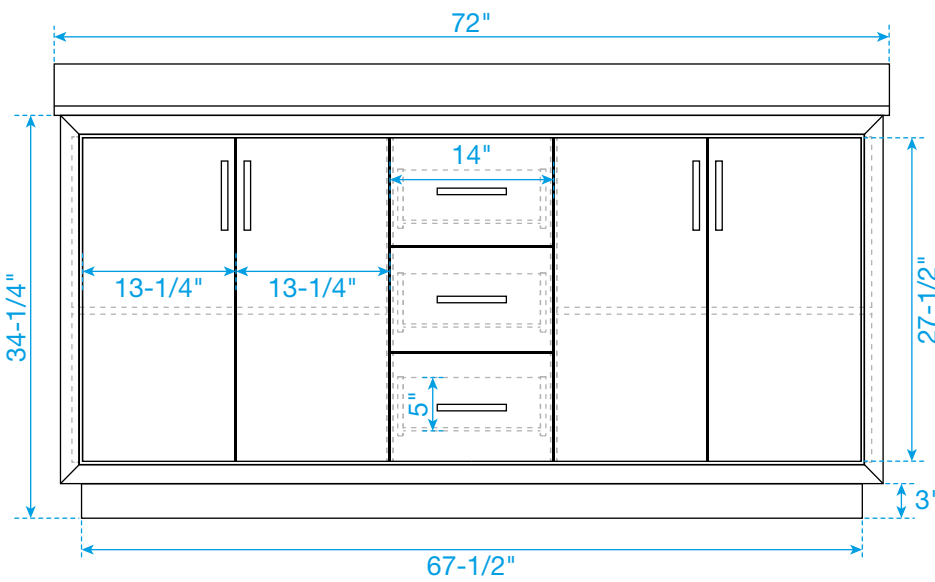

WYNDHAM COLLECTION

TOP VIEW OF VANITY CABINET

*Note: Due to high probability of breakage, the backsplash comes in two pieces, cut from the same piece. All measurements are $\pm 1/4$ ".

WC-1111-72-DBL