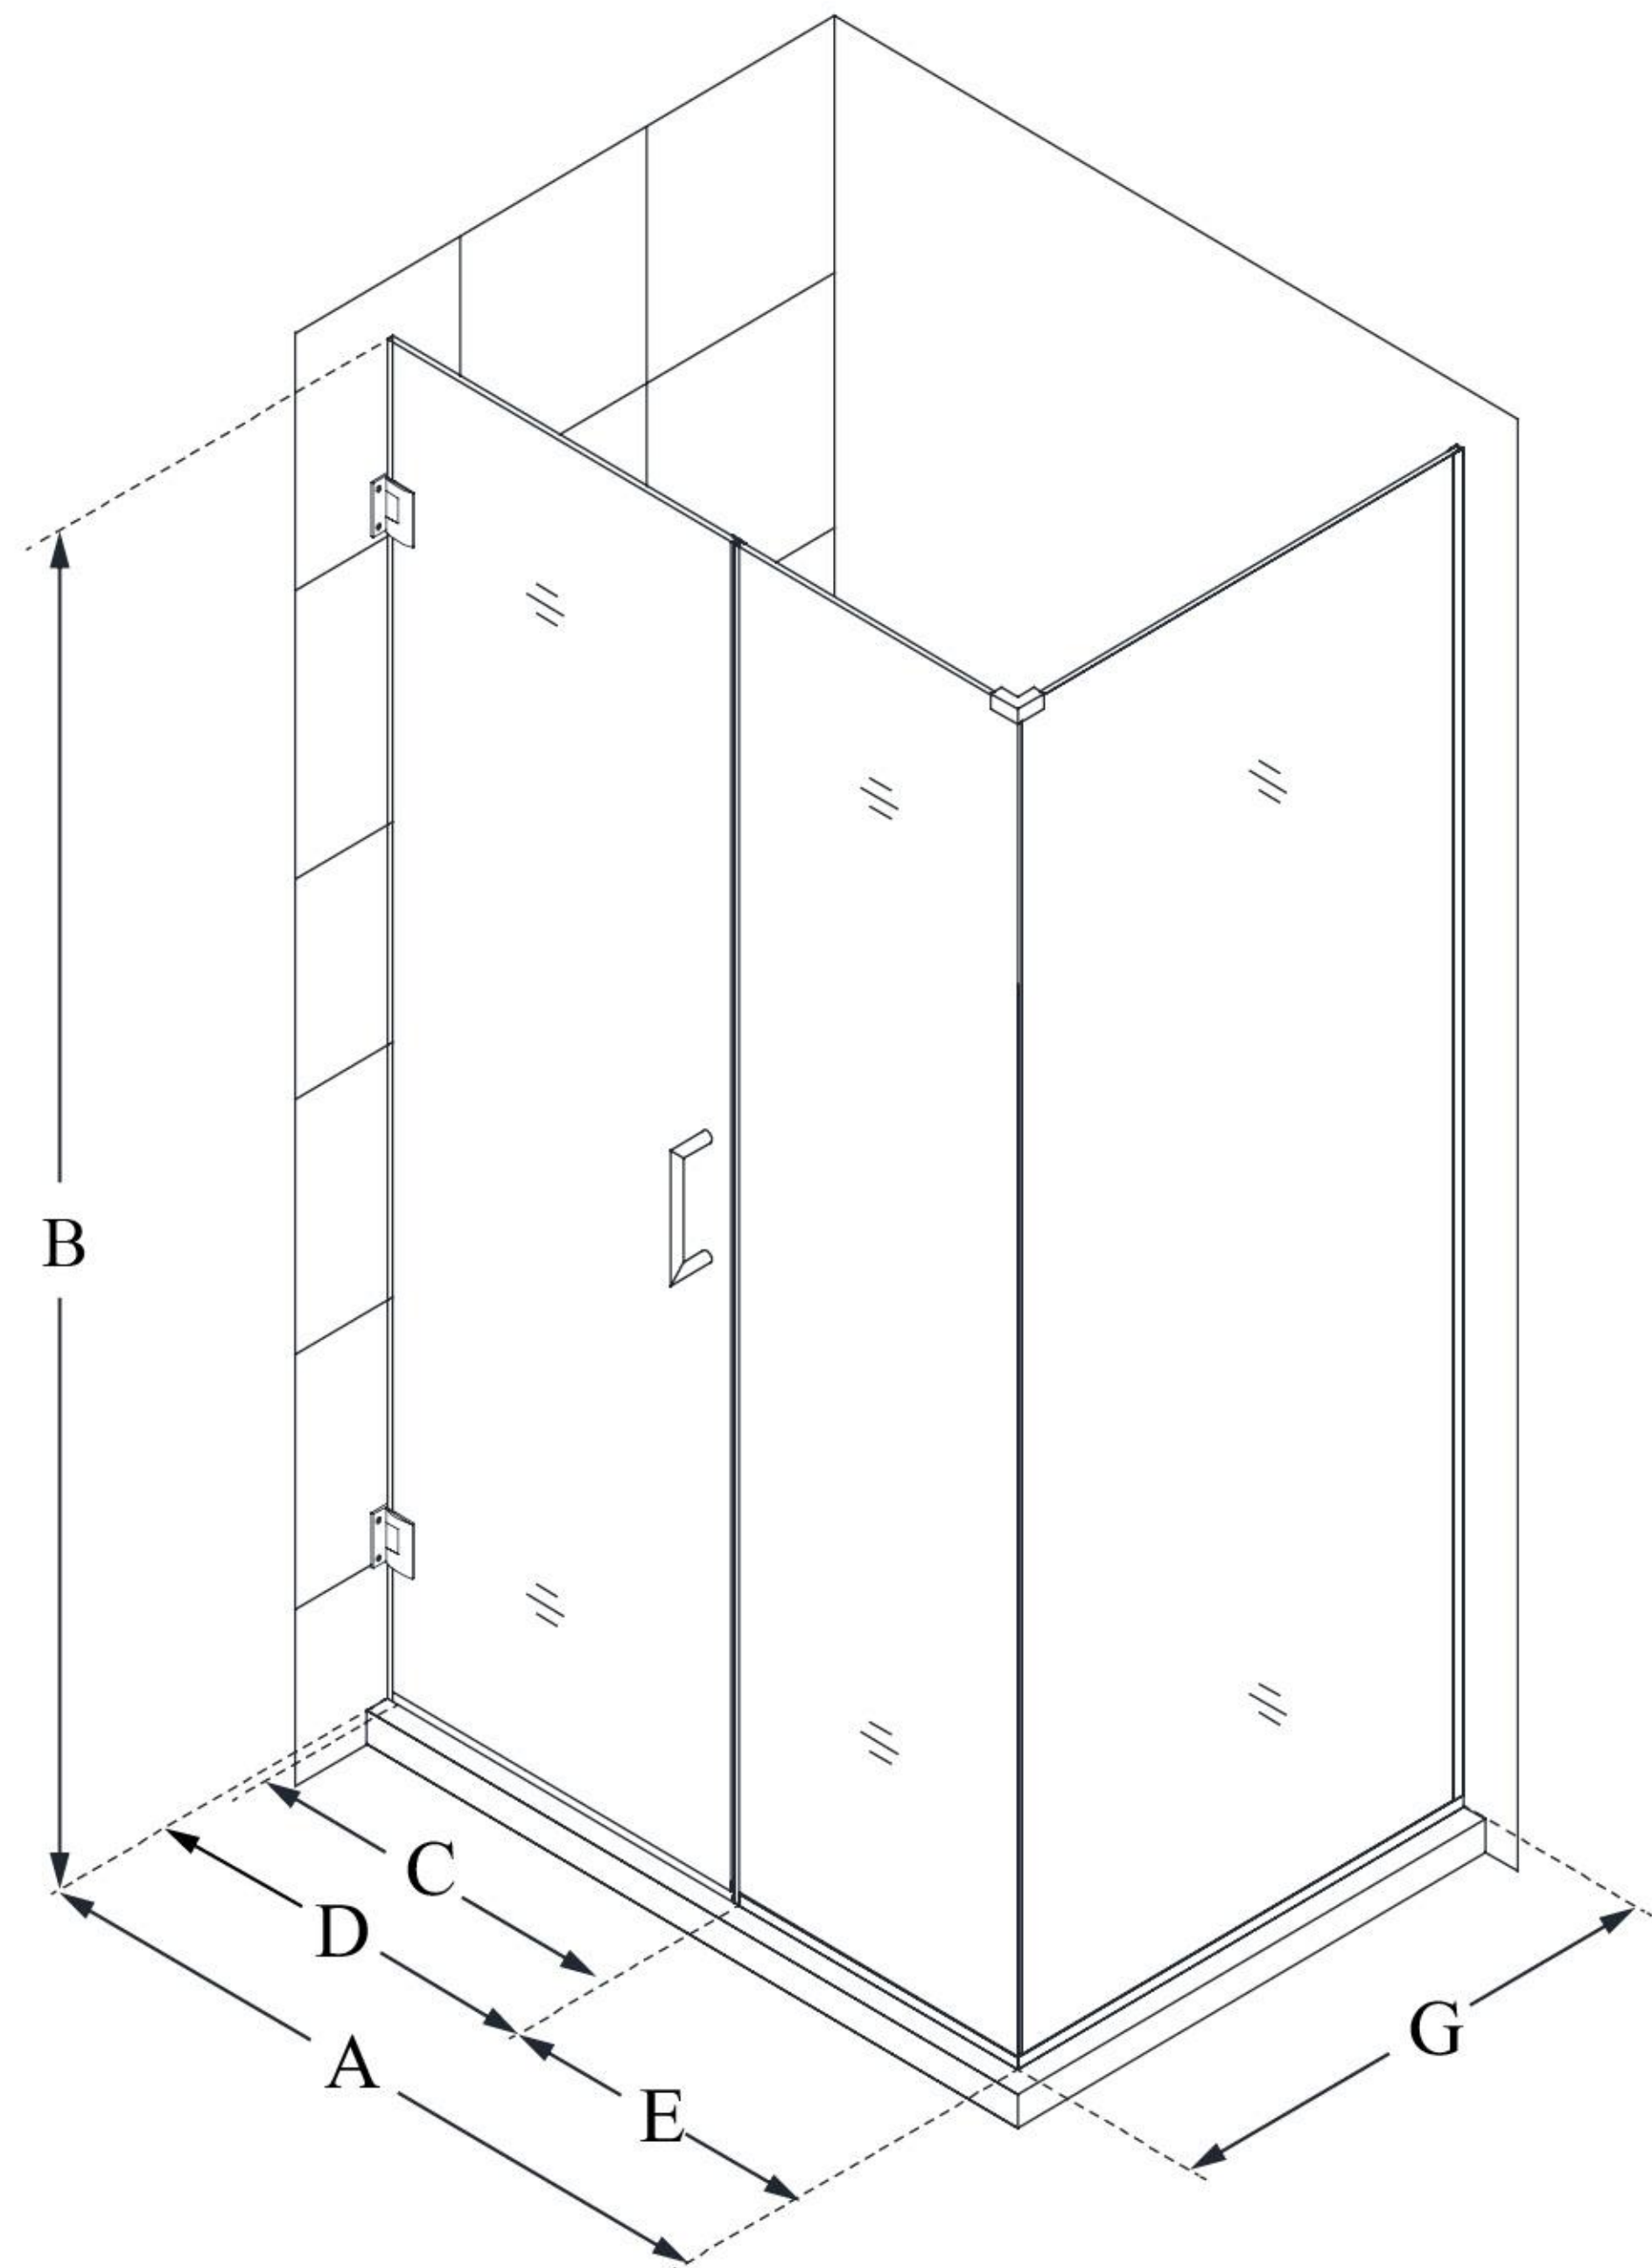

MODEL INFORMATION

SHEN-24430340

UNIDOOR PLUS

DreamLine Unidoor Plus 43 in. W
x 34 3/8 in. D x 72 in. H Frameless
Hinged Shower Enclosure, Clear
Glass

SWING DOOR

CONFIGURATION DIMENSIONS:

A: 43 in.

MODEL WIDTH

B: 72 in.

MODEL HEIGHT

C: 28 in.

ACCESS WIDTH

D: 29 in.

DOOR WIDTH

E: 14 in.

INLINE PANEL WIDTH

G: 34 3/8 in.

RETURN PANEL WIDTH

DreamLine reserves the right to update or modify the hardware or materials pictured without prior notice for the purpose of product improvement and customer satisfaction.