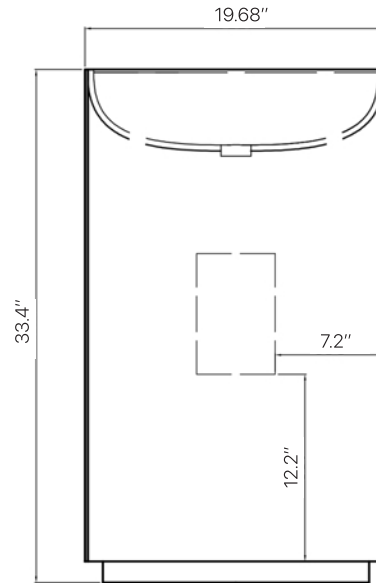

# Product Specifications

Top View

Front View

Side View

# ✱ Eviva

SKU:	EVVN202-20
Notes:	

All dimensions and specifications are approximate and subject to change without notice.

orders@eviva.us +1 (800) 406-7205

Perspective View