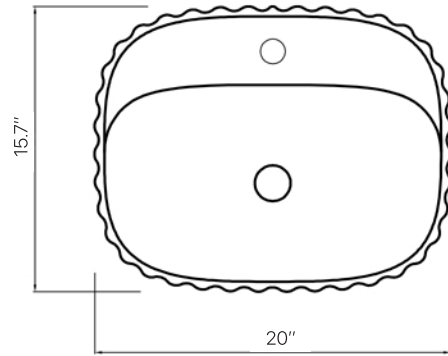

# Product Specifications

Top View

Front View

Side View

# ✱ Eviva

SKU:	EVVN202-20
Notes:	

All dimensions and specifications are approximate and subject to change without notice.

orders@eviva.us +1 (800) 406-7205

Perspective View