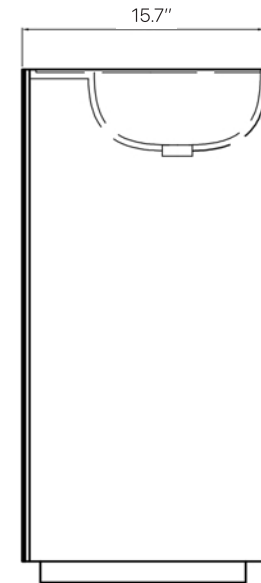

# Product Specifications

Top View

Front View

Side View

# ✱ Eviva

SKU:	EVVN202-20
Notes:	

All dimensions and specifications are approximate and subject to change without notice.

orders@eviva.us +1 (800) 406-7205

Perspective View