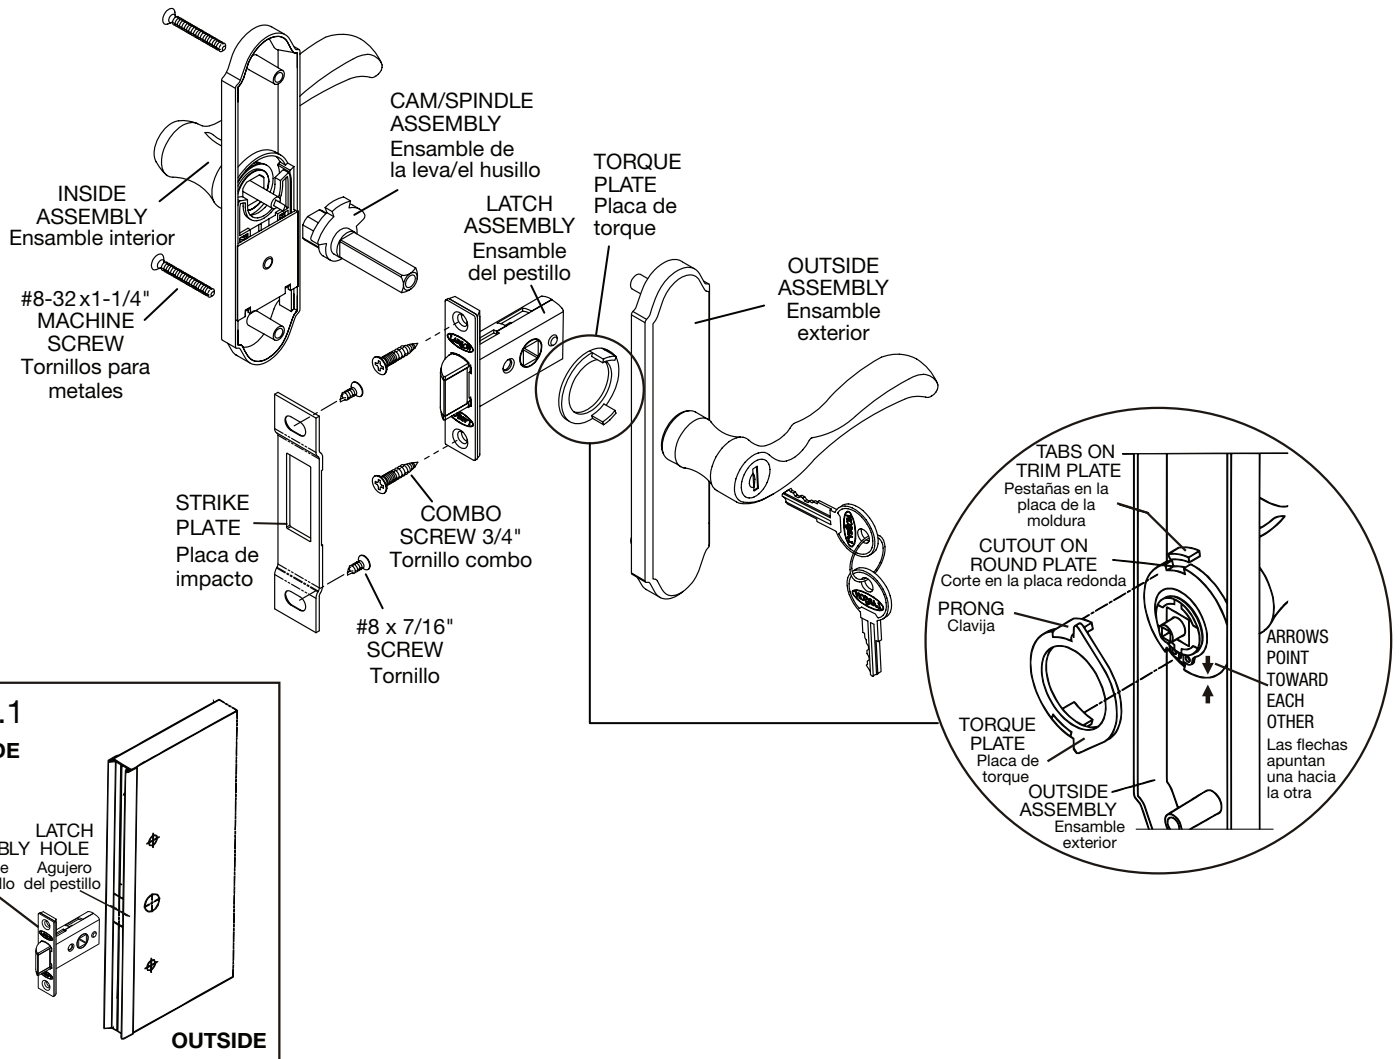

Handle Instructions Installation

Instrucciones de instalación de la manija

LARSON Limited Warranty - This product is warranted to be free of defects in material and workmanship for a period of one year from the date of original retail purchase. Performance under this warranty requires notification by the owner to LARSON Manufacturing and proof of purchase. For warranty or installation questions call 888-483-3768 or visit larsondoors.com.