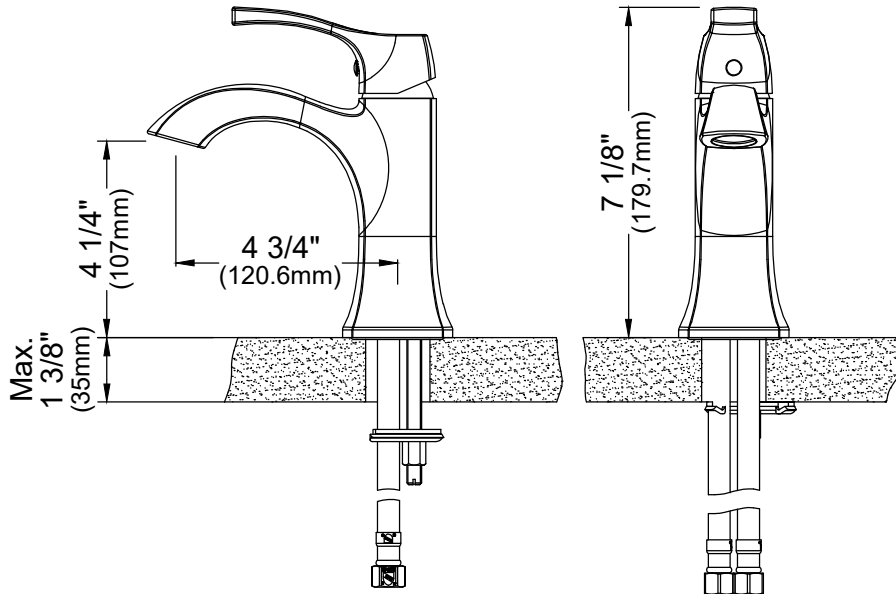

Finishes Available

MODEL	FINISH
KBF520C	Chrome
KBF520MB	Matte Black
KBF520SS	Stainless Steel
KBF520ORB	Oil Rubbed Bronze